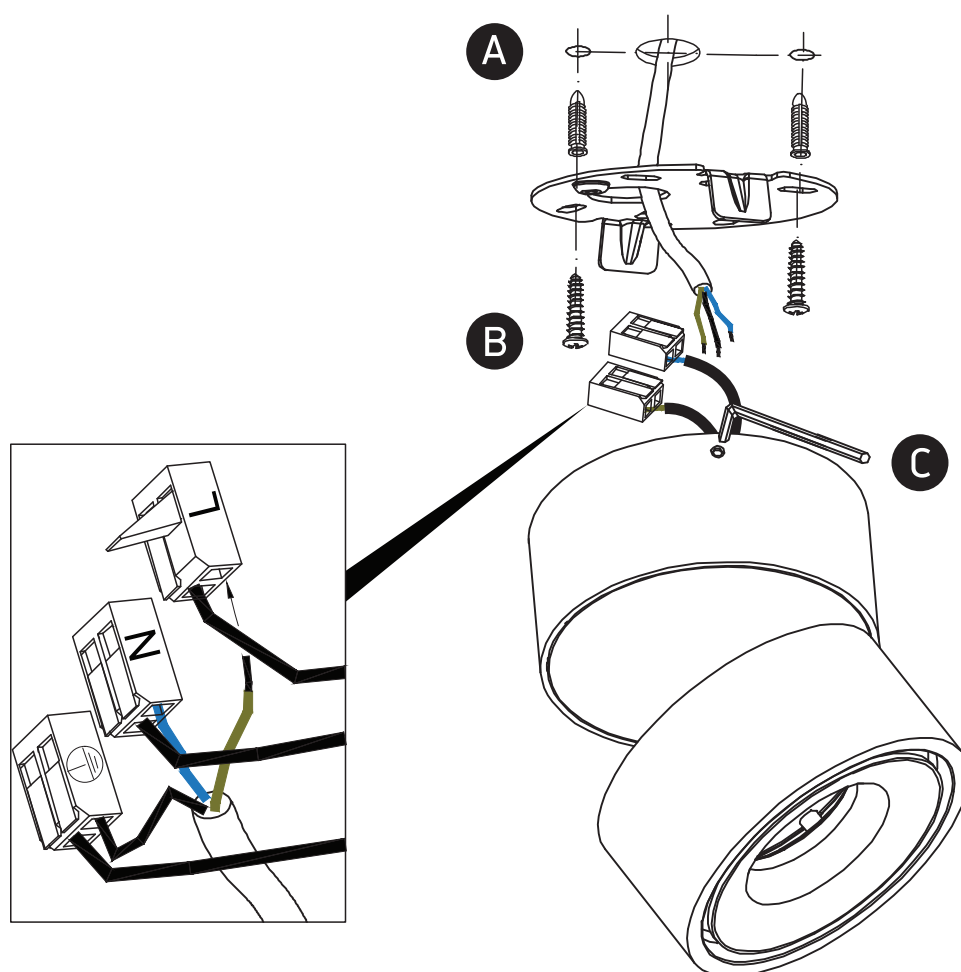

INSTALLATION MANUAL

12108LA

ecolight

230V | 8W | IP20 | Aluminium | Adjustable

Complete with driver.

80
CRI

Warnings:

1. Make sure that the product is installed properly before connecting to electricity.
2. Do not cover the fitting.
3. Maintenance and installation should only be carried out by a professional electrician.