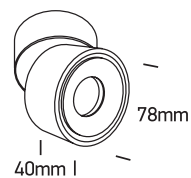

INSTALLATION MANUAL

12108LA

ecolight

230V | 8W | IP20 | Aluminium | Adjustable

Complete with driver.

80
CRI

Warnings:

1. Make sure that the product is installed properly before connecting to electricity.
2. Do not cover the fitting.
3. Maintenance and installation should only be carried out by a professional electrician.