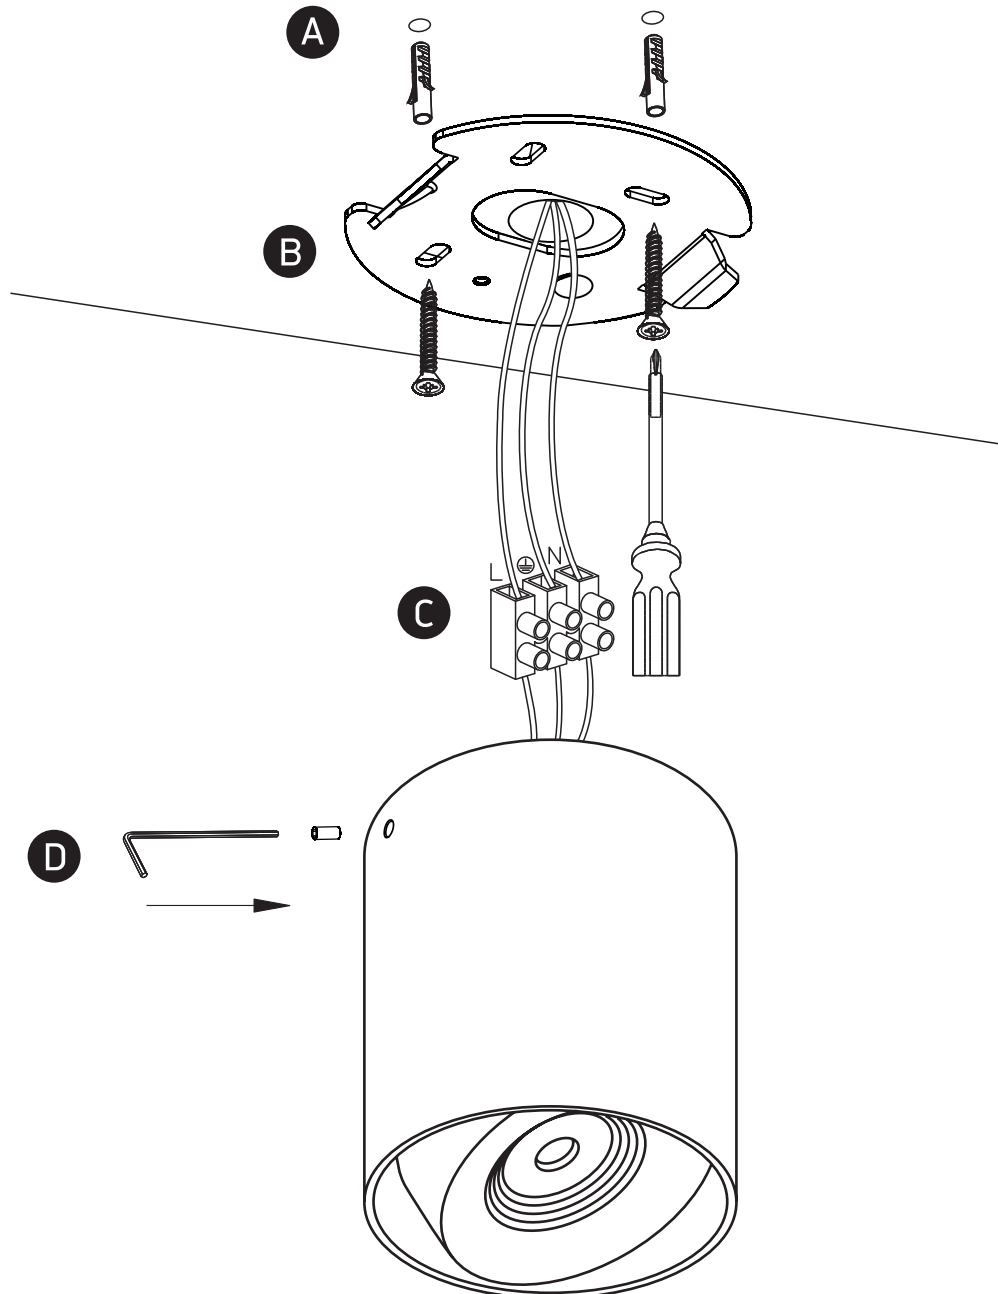

# INSTALLATION MANUAL

12108X

**ecolight**

| 80mm |

—

100mm

—

**one**  
LIGHT

230V | COB LED | 8W | IP20 | Aluminium | Adjustable

Complete with 350mA driver.

90  
CRI