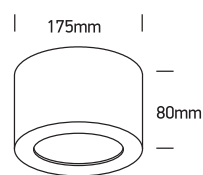

INSTALLATION MANUAL

12116FD

ecolight

DARK LIGHT

one
LIGHT

230V | SMD 2835 | 16W | IP20 | Die cast

Complete with driver.

80
CRI