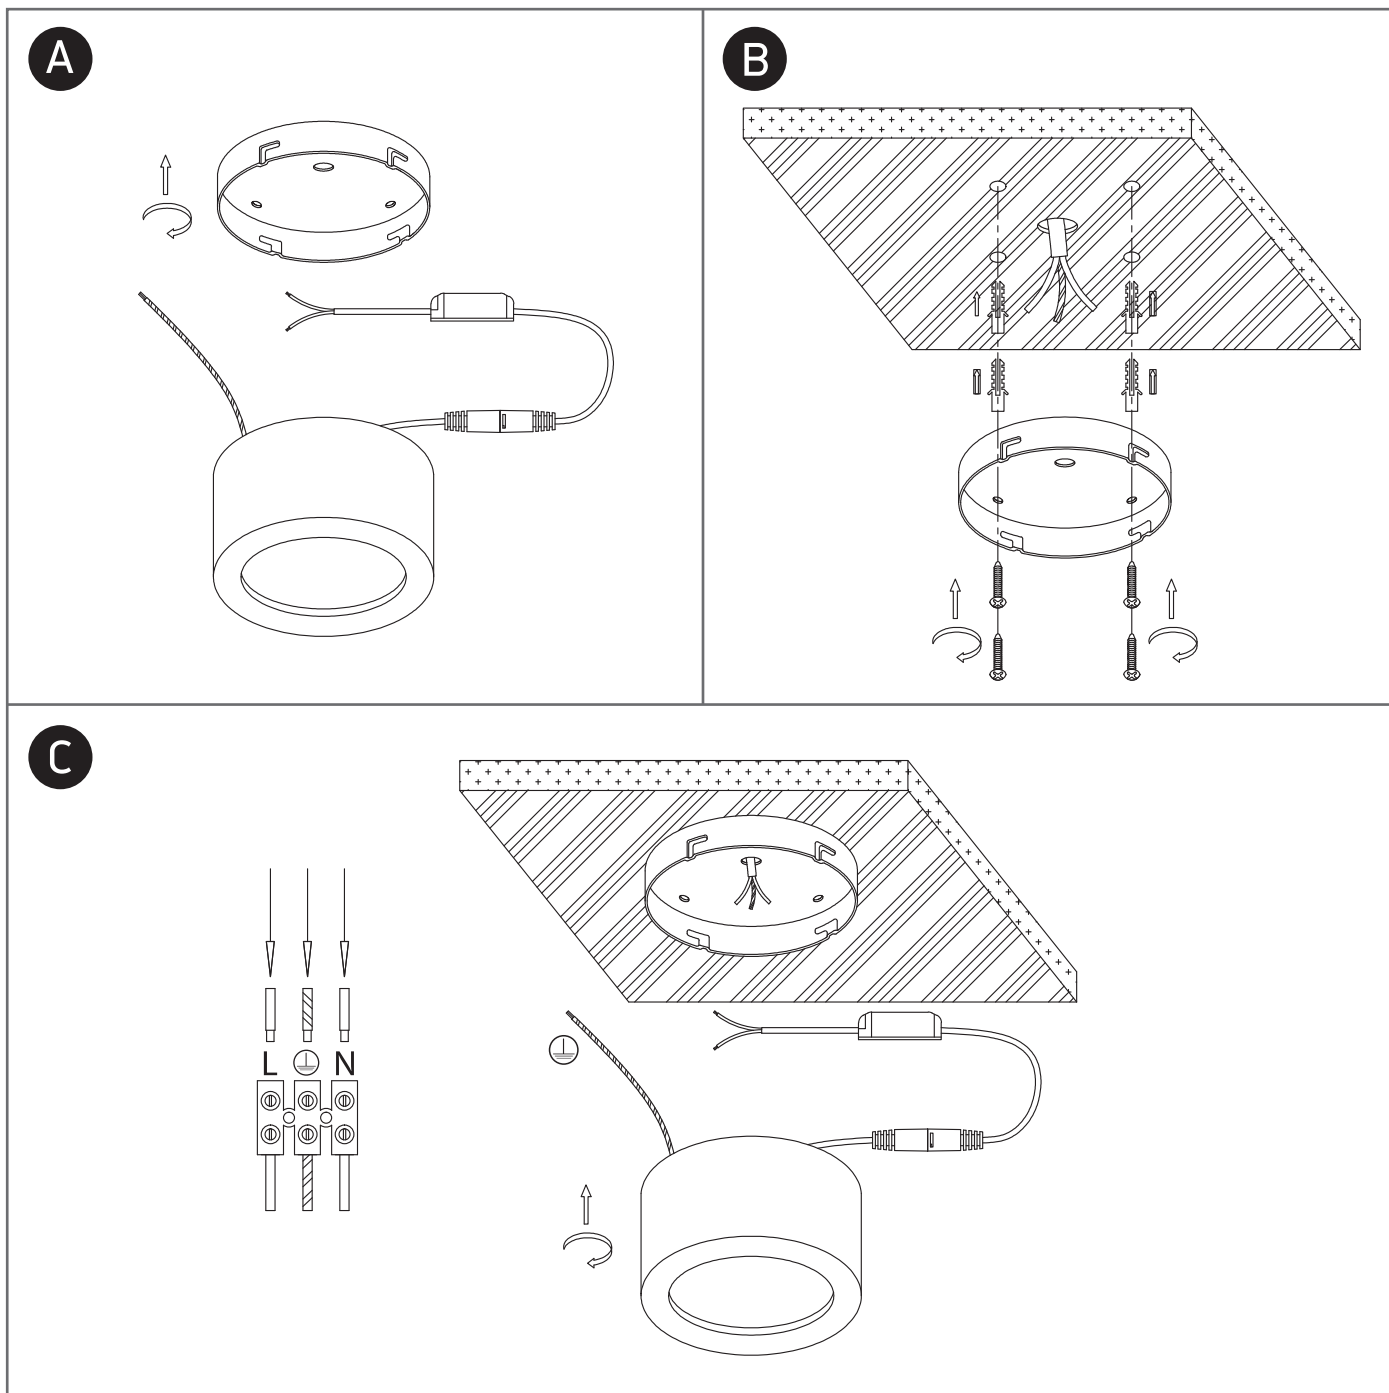

INSTALLATION MANUAL

12116FD

ecolight

DARK LIGHT

one
LIGHT

230V | SMD 2835 | 16W | IP20 | Die cast

Complete with driver.

80
CRI

Warnings:

1. Make sure that the product is installed properly before connecting to electricity.
2. Do not cover the fitting.
3. Maintenance and installation should only be carried out by a professional electrician.