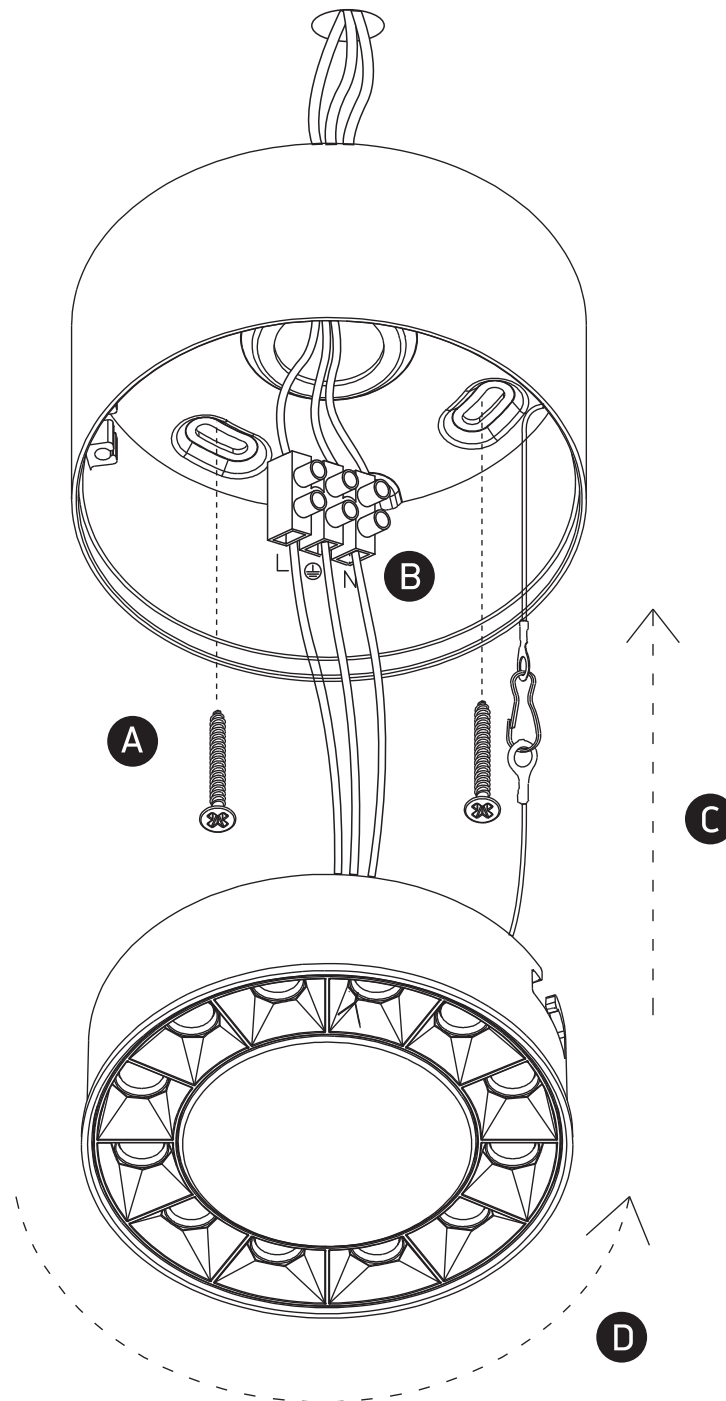

## 12120X

LED  
BUILT IN

DARK  
LIGHT

90  
CRI

CE ENEC UK  
CA

RoHS  
COMPLIANT

116mm

58mm

one  
LIGHT

230V | SMD 3030 | 12W | IP20 | Aluminium  
Complete with 450mA driver.