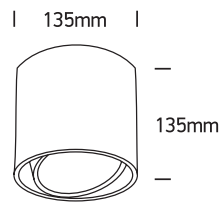

INSTALLATION MANUAL

12142

100-240V | R111 | GU10 | 75W | IP20 | Aluminium | Adjustable

Warnings:

1. Make sure that the product is installed properly before connecting to electricity.
2. Do not cover the fitting.
3. Maintenance and installation should only be carried out by a professional electrician.