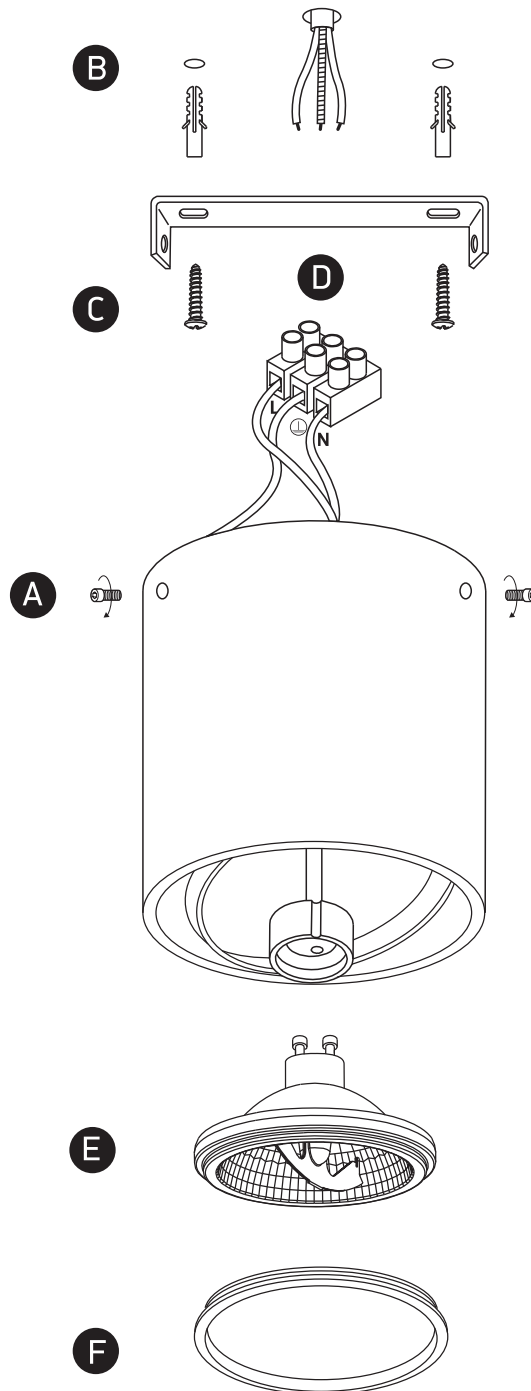

INSTALLATION MANUAL

12142

100-240V | R111 | GU10 | 75W | IP20 | Aluminium | Adjustable

Warnings:

1. Make sure that the product is installed properly before connecting to electricity.
2. Do not cover the fitting.
3. Maintenance and installation should only be carried out by a professional electrician.