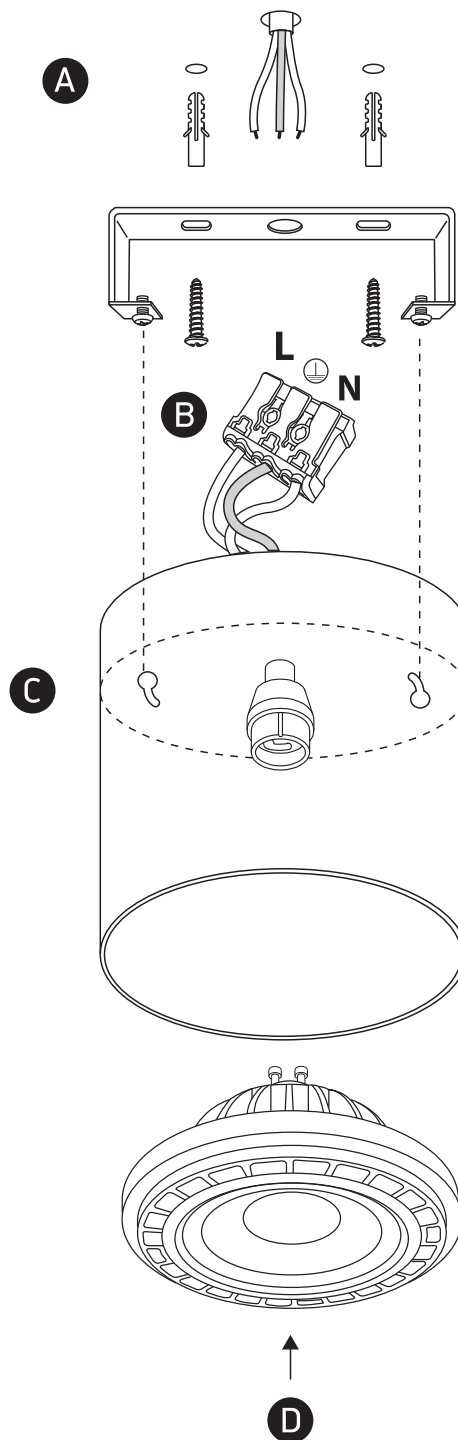

# INSTALLATION MANUAL

12144

120mm

115mm

one  
LIGHT

100-240V | R111 | GU10 | 15W | IP20 | Aluminium