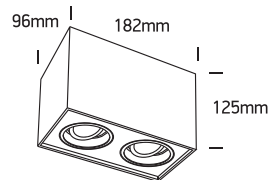

INSTALLATION MANUAL

12205YA

100-240V | MR16 | GU10 | 2x10W | IP20 | Aluminium | Adjustable

Warnings:

1. Make sure that the product is installed properly before connecting to electricity.
2. Do not cover the fitting.
3. Maintenance and installation should only be carried out by a professional electrician.