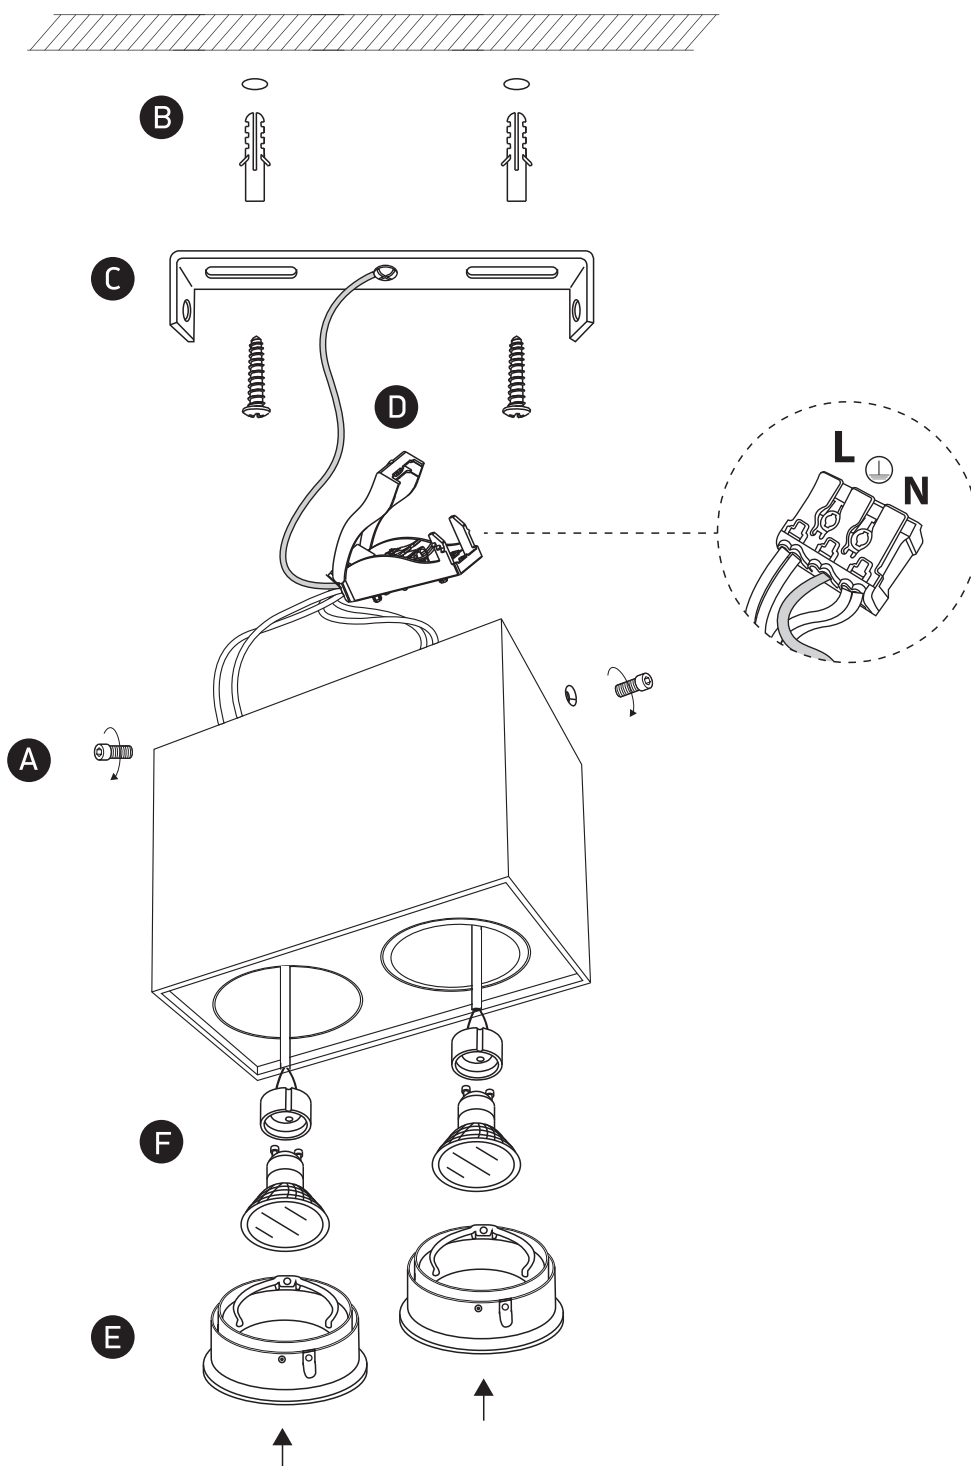

INSTALLATION MANUAL

12205YA

100-240V | MR16 | GU10 | 2x10W | IP20 | Aluminium | Adjustable

Warnings:

1. Make sure that the product is installed properly before connecting to electricity.
2. Do not cover the fitting.
3. Maintenance and installation should only be carried out by a professional electrician.