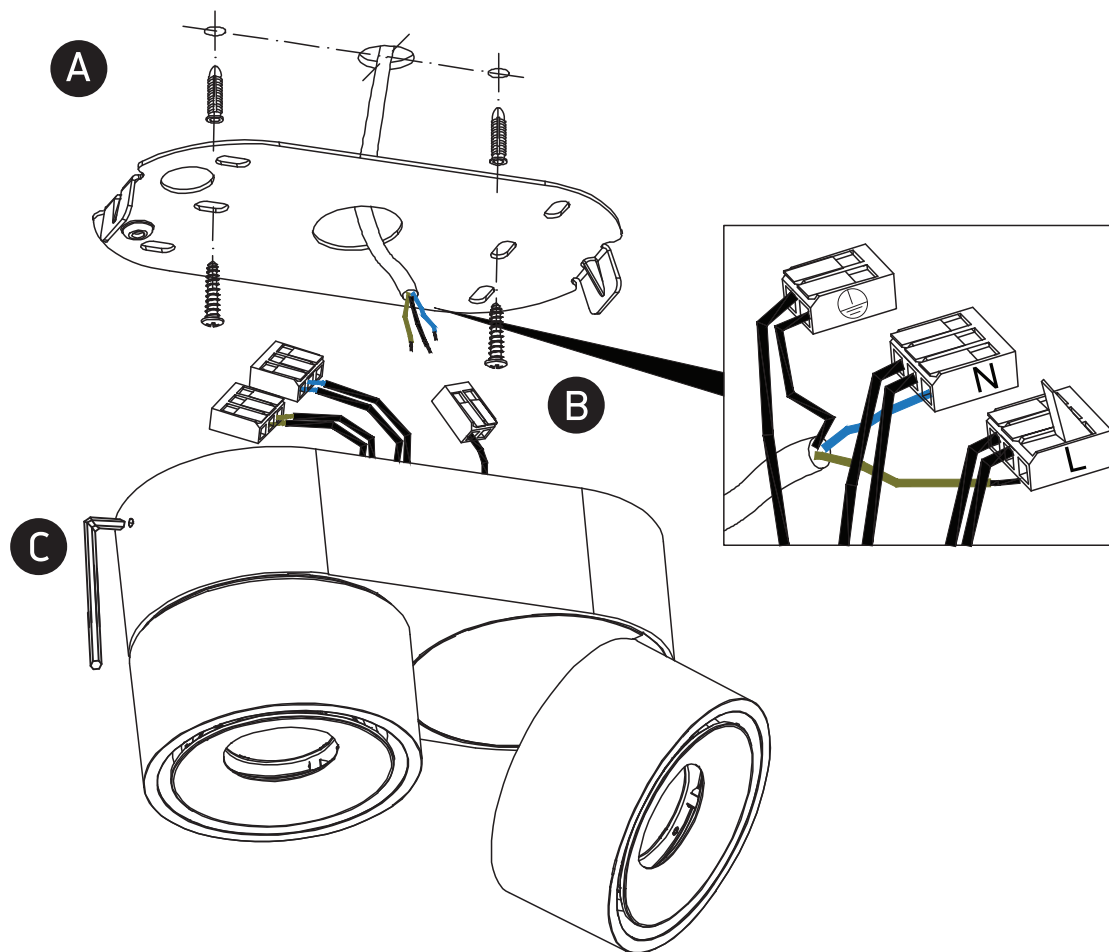

INSTALLATION MANUAL

12208LA

ecolight

230V | 2x8W | IP20 | Aluminium | Adjustable

Complete with drivers.

80
CRI

Warnings:

1. Make sure that the product is installed properly before connecting to electricity.
2. Do not cover the fitting.
3. Maintenance and installation should only be carried out by a professional electrician.