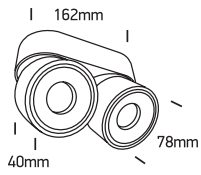

INSTALLATION MANUAL

12208LA

ecolight

230V | 2x8W | IP20 | Aluminium | Adjustable

Complete with drivers.

80
CRI

Warnings:

1. Make sure that the product is installed properly before connecting to electricity.
2. Do not cover the fitting.
3. Maintenance and installation should only be carried out by a professional electrician.