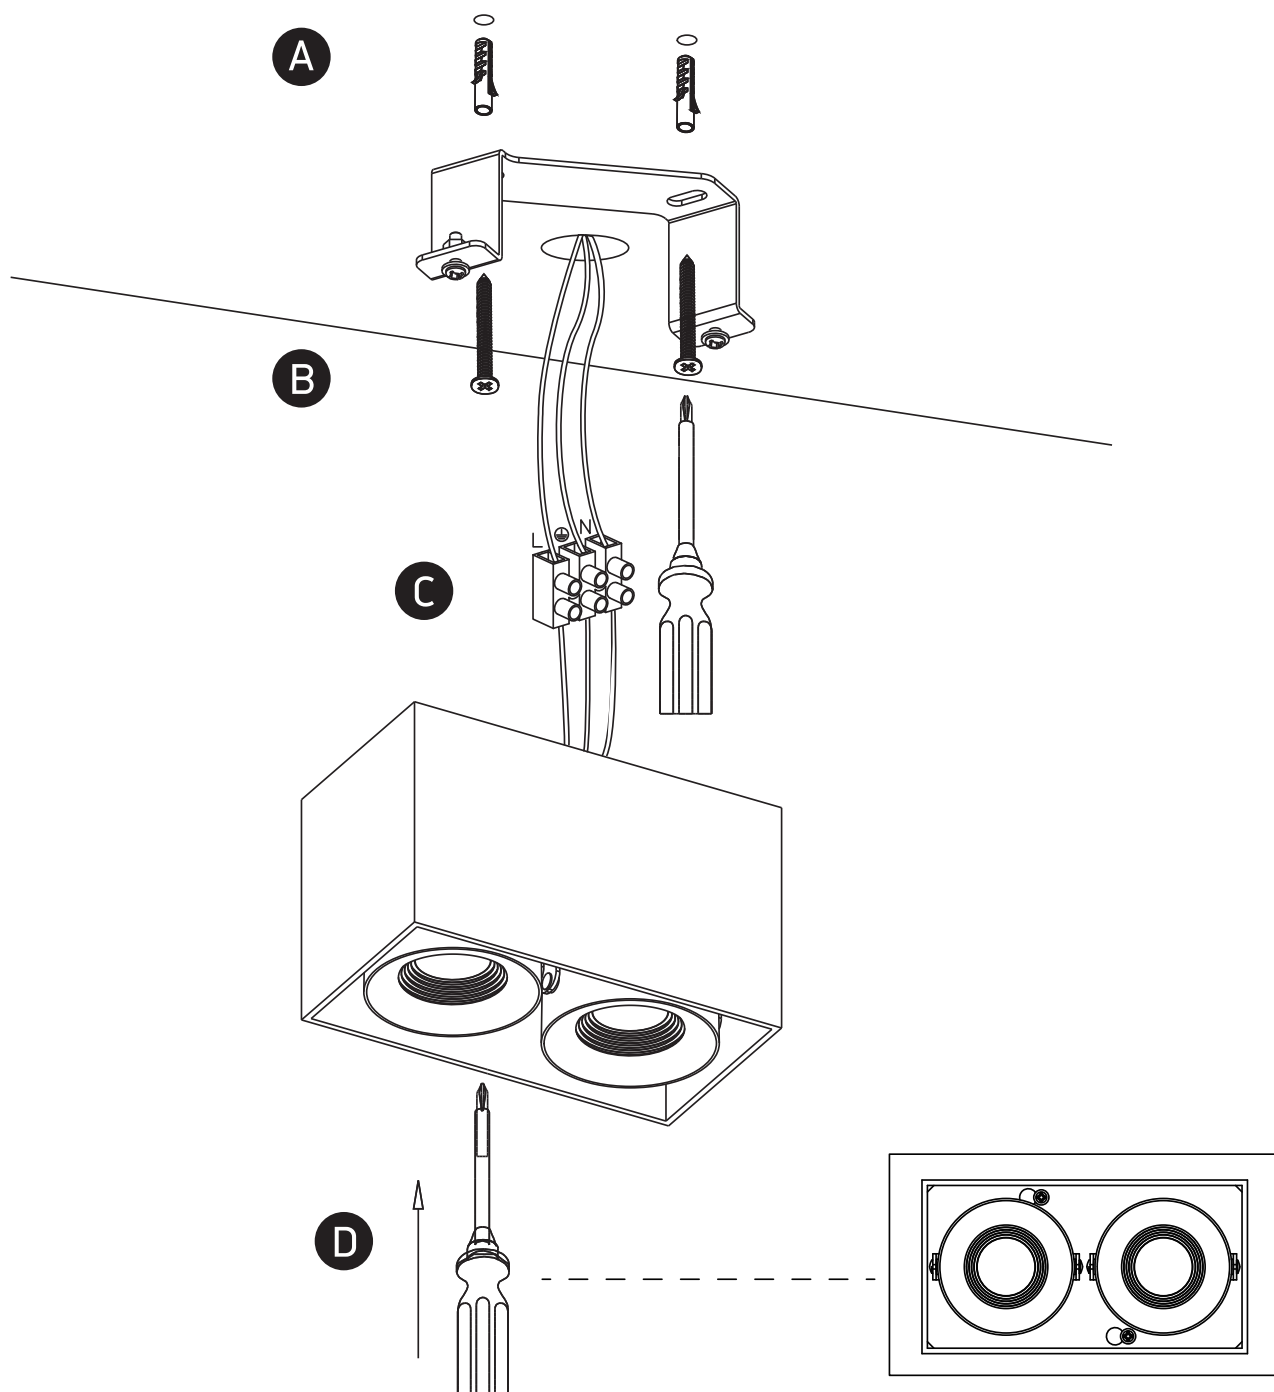

INSTALLATION MANUAL

12208XA

ecolight

ADJUSTABLE

90
CRI

80mm

150mm

100mm

100-240V | COB LED | 2x8W | IP20 | Aluminium | Adjustable

Complete with 350mA driver.

one
LIGHT

Warnings:

1. Make sure that the product is installed properly before connecting to electricity.
2. Do not cover the fitting.
3. Maintenance and installation should only be carried out by a professional electrician.