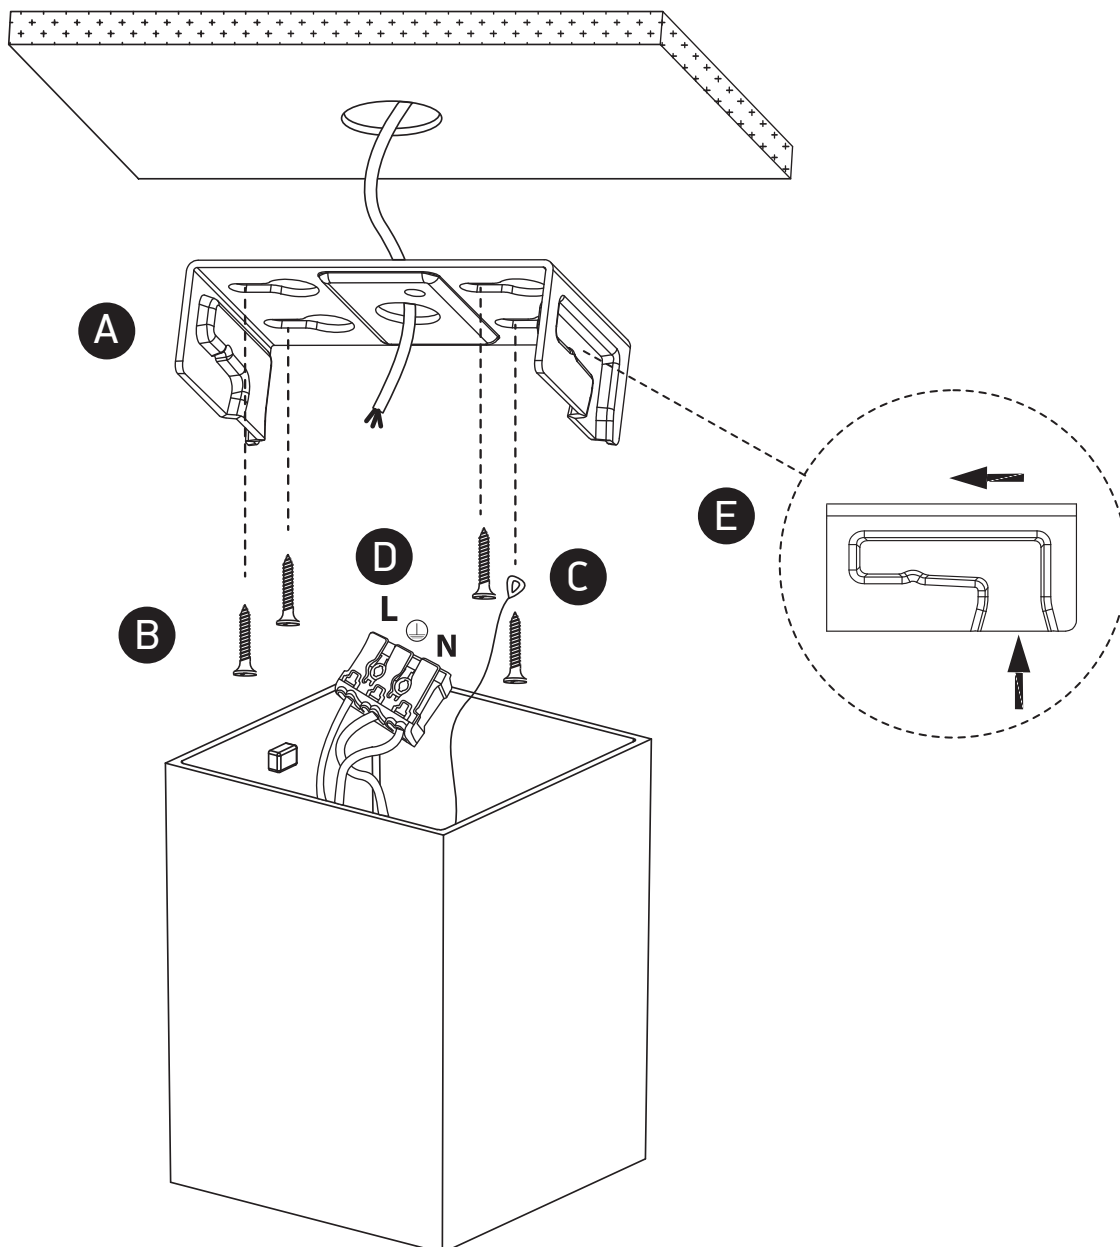

# INSTALLATION MANUAL

12406C

ecolight

DARK LIGHT

230V | SMD 3535 | 10W | IP20 | Aluminium

Complete with 700mA driver.

85 CRI

one  
LIGHT

## Warnings:

1. Make sure that the product is installed properly before connecting to electricity.
2. Do not cover the fitting.
3. Maintenance and installation should only be carried out by a professional electrician.