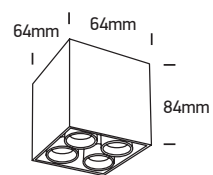

# INSTALLATION MANUAL

12406C

ecolight

DARK LIGHT

230V | SMD 3535 | 10W | IP20 | Aluminium

Complete with 700mA driver.

85 CRI

one  
LIGHT