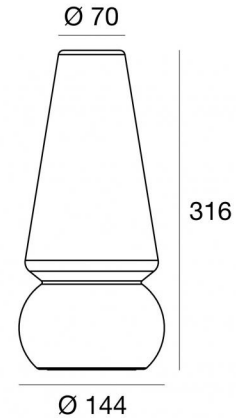

Baby Marge

Table Lamps | 220-240 V | 1 x powerLEDs 0.5 W DC
 RGB
 15000

Technical data	
Type	Table Lamps
Installation position	Floor
Installation environment	Indoor
Light Source	LED
Optics	General Lighting
Light emission direction	upward
Power	0.5 W
Frequency	60 - 50 Hz
CCT / Tone	RGB
C.C. / C.V.	AC
Safety class	2
IP	IP65
IK	IK06
Glow wire test	650°
Direct mounting on normally flammable surfaces	Yes
CE	Yes
Driver included	Driver
Dimmable article	No
Min duration	12 h
Max duration	14.5 h
Charging time	6 h
Directional	No
Tilting	No
Walk-over	No
Drive-over	No
Cable included	Yes
Cable length	2 m
Electric socket	Type C
Resin potting	No
Type of light emission	Double emission
Net weight	0.846 Kg
Electrostatic discharge protection	No
Surge protection	No

The diffuser is made of pe; the mounting frame is made of pe, with a white finish. The ingress protection degree is IP65; the total weight is of 0.846 kg.

The total absorbed power is W. The power supply cable is included and features a 2 m lenght.