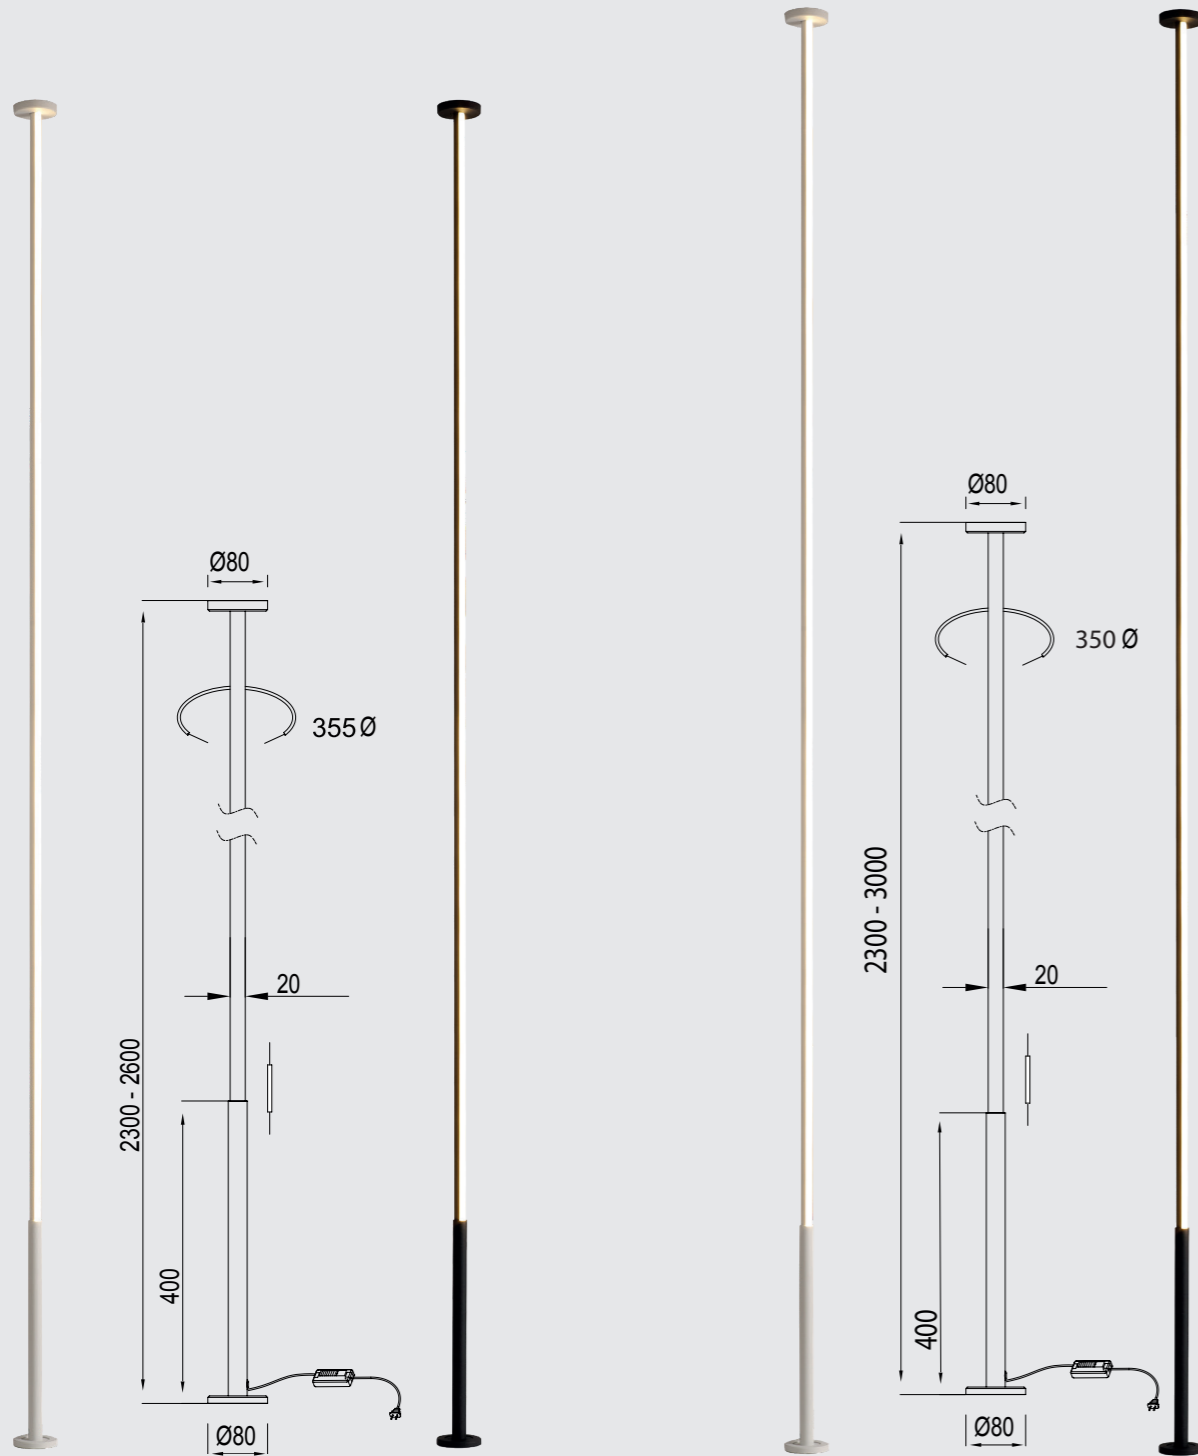

VERTICAL by Mantra Team

VERTICAL

7347 Blanco-White
LED 60W 3000K 3600lm

7348 Negro-Black
LED 60W 3000K 3600lm

Metal-Metal 220-240V~ 50/60Hz CRI> 80

VERTICAL by Mantra Team

VERTICAL

7345 Blanco-White
LED 44W 3000K 2600lm

7346 Negro-Black
LED 44W 3000K 2600lm

Metal-Metal 220-240V~ 50/60Hz CRI > 80

VERTICAL

7349 Blanco-White
LED 30W 3000K 1800lm

7350 Negro-Black
LED 30W 3000K 1800lm

7353 Blanco-White
LED 40W 3000K 2400lm

7354 Negro-Black
LED 40W 3000K 2400lm

Metal-Metal 220-240V~ 50/60Hz CRI> 80

VERTICAL

7352 Negro-Black
LED 36W 3000K 2160lm

7351 Blanco-White
LED 36W 3000K 2160lm

Metal-Metal 220-240V~ 50/60Hz CRI> 80