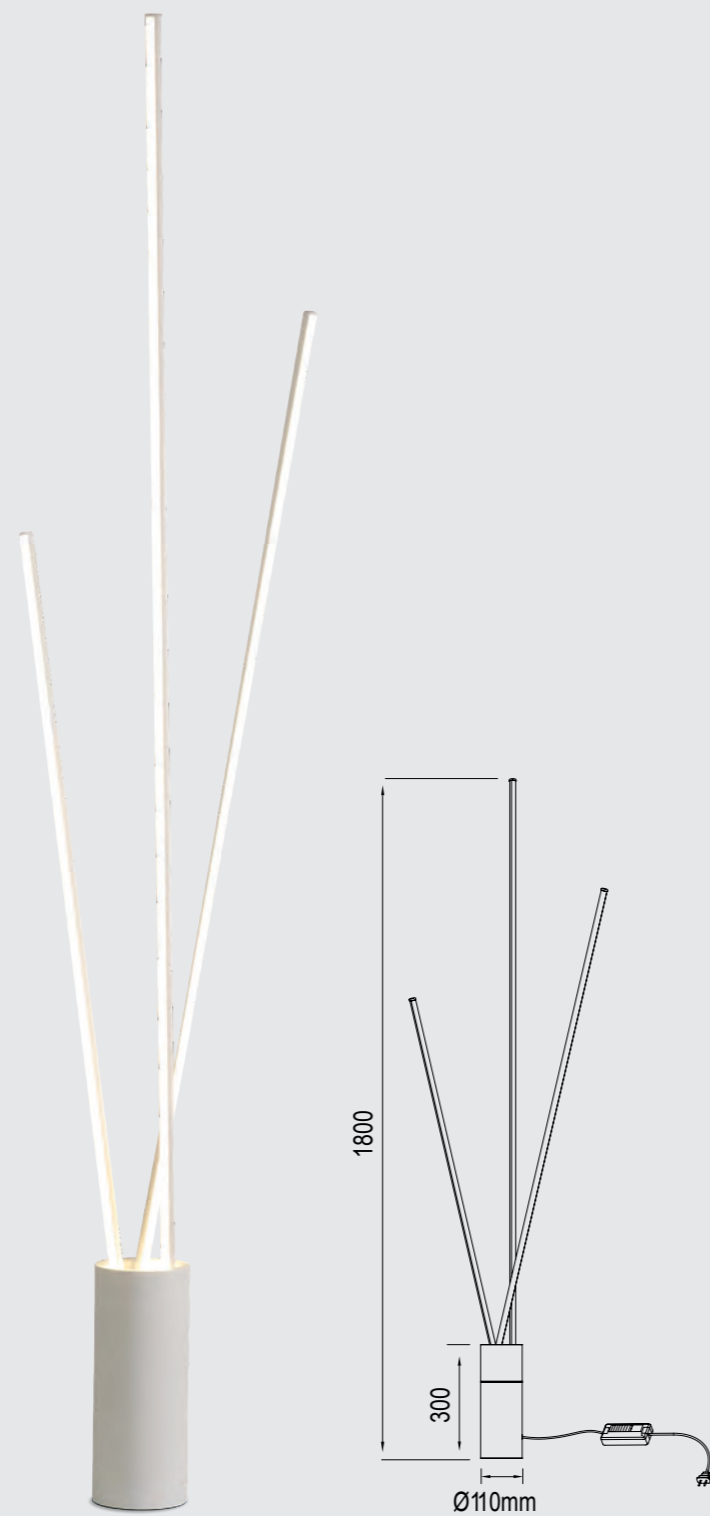

VERTICAL by Mantra Team

VERTICAL

7347 Blanco-White
LED 60W 3000K 3600lm

7348 Negro-Black
LED 60W 3000K 3600lm

Metal-Metal 220-240V~ 50/60Hz CRI> 80

VERTICAL by Mantra Team

VERTICAL

7345 Blanco-White
LED 44W 3000K 2600lm

7346 Negro-Black
LED 44W 3000K 2600lm

Metal-Metal 220-240V~ 50/60Hz CRI > 80

VERTICAL

7349 Blanco-White
LED 30W 3000K 1800lm

7350 Negro-Black
LED 30W 3000K 1800lm

7353 Blanco-White
LED 40W 3000K 2400lm

7354 Negro-Black
LED 40W 3000K 2400lm

Metal-Metal 220-240V~ 50/60Hz CRI> 80

VERTICAL

7352 Negro-Black
LED 36W 3000K 2160lm

7351 Blanco-White
LED 36W 3000K 2160lm

Metal-Metal 220-240V~ 50/60Hz CRI> 80