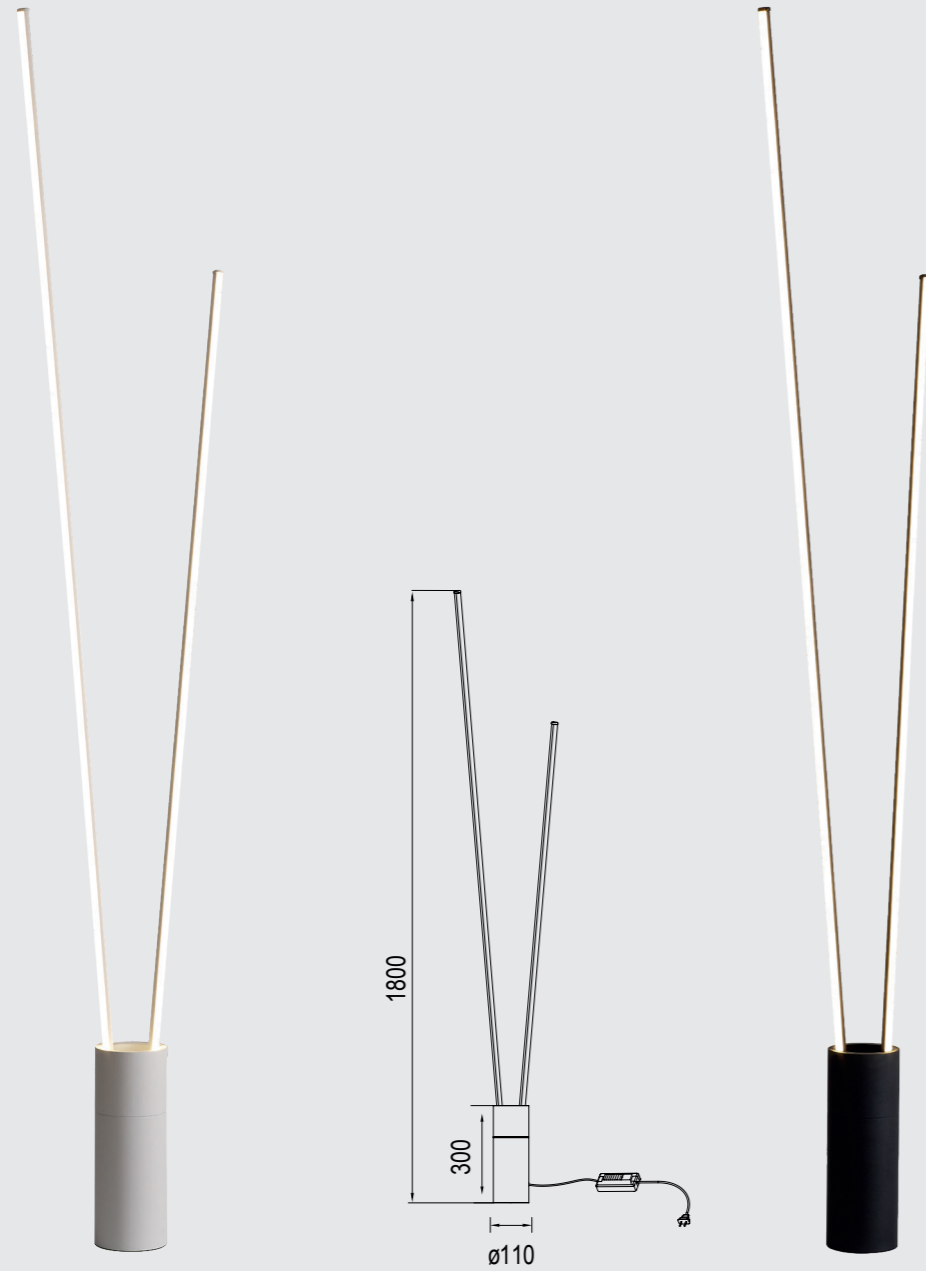

VERTICAL by Mantra Team

VERTICAL

7347 Blanco-White
LED 60W 3000K 3600lm

7348 Negro-Black
LED 60W 3000K 3600lm

Metal-Metal 220-240V~ 50/60Hz CRI> 80

VERTICAL by Mantra Team

VERTICAL

7345 Blanco-White
LED 44W 3000K 2600lm

7346 Negro-Black
LED 44W 3000K 2600lm

Metal-Metal 220-240V~ 50/60Hz CRI > 80

VERTICAL

7349 Blanco-White
LED 30W 3000K 1800lm

7350 Negro-Black
LED 30W 3000K 1800lm

7353 Blanco-White
LED 40W 3000K 2400lm

7354 Negro-Black
LED 40W 3000K 2400lm

Metal-Metal 220-240V~ 50/60Hz CRI> 80

VERTICAL

7352 Negro-Black
LED 36W 3000K 2160lm

7351 Blanco-White
LED 36W 3000K 2160lm

Metal-Metal 220-240V~ 50/60Hz CRI> 80