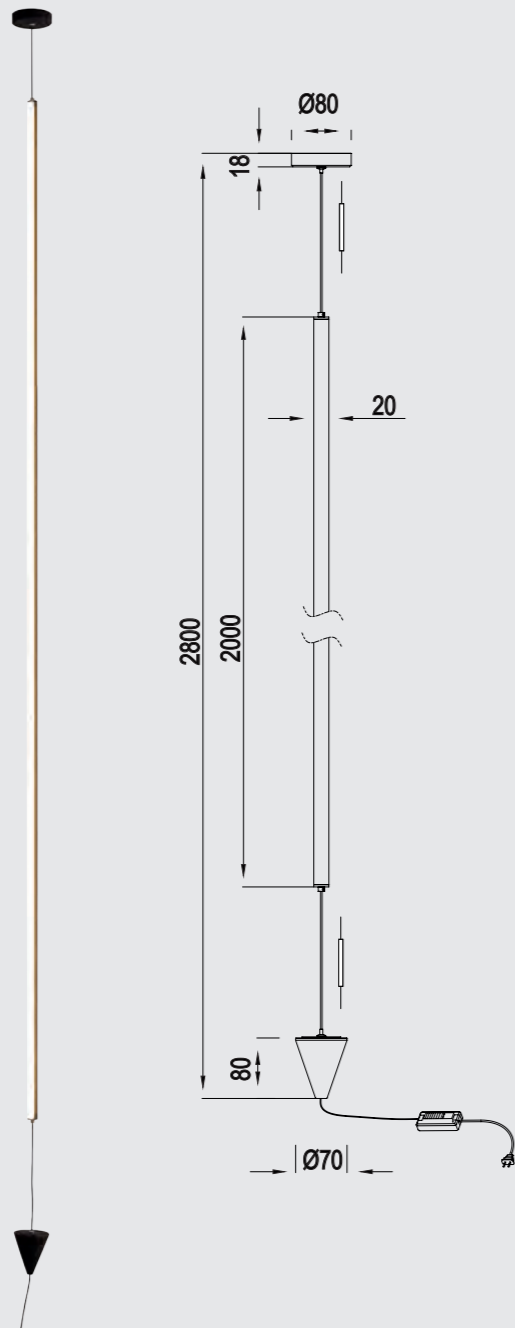

VERTICAL by Mantra Team

VERTICAL

7347 Blanco-White
LED 60W 3000K 3600lm

7348 Negro-Black
LED 60W 3000K 3600lm

Metal-Metal 220-240V~ 50/60Hz CRI> 80

VERTICAL by Mantra Team

VERTICAL

7345 Blanco-White
LED 44W 3000K 2600lm

7346 Negro-Black
LED 44W 3000K 2600lm

Metal-Metal 220-240V~ 50/60Hz CRI > 80

VERTICAL

7349 Blanco-White
LED 30W 3000K 1800lm

7350 Negro-Black
LED 30W 3000K 1800lm

7353 Blanco-White
LED 40W 3000K 2400lm

7354 Negro-Black
LED 40W 3000K 2400lm

Metal-Metal 220-240V~ 50/60Hz CRI> 80

VERTICAL

7352 Negro-Black
LED 36W 3000K 2160lm

7351 Blanco-White
LED 36W 3000K 2160lm

Metal-Metal 220-240V~ 50/60Hz CRI> 80