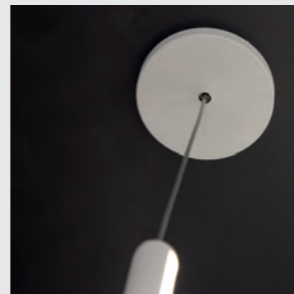

7346 Negro-Black
LED 44W 3000K 2600lm

Metal-Metal 220-240V~ 50/60Hz CRI > 80

VERTICAL

7349 Blanco-White
LED 30W 3000K 1800lm

7350 Negro-Black
LED 30W 3000K 1800lm

7353 Blanco-White
LED 40W 3000K 2400lm

7354 Negro-Black
LED 40W 3000K 2400lm

Metal-Metal 220-240V~ 50/60Hz CRI> 80

VERTICAL

7352 Negro-Black
LED 36W 3000K 2160lm

7351 Blanco-White
LED 36W 3000K 2160lm

Metal-Metal 220-240V~ 50/60Hz CRI> 80