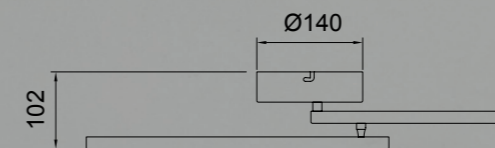

7235 Oro-Gold
LED 30W 3000K 2250lm