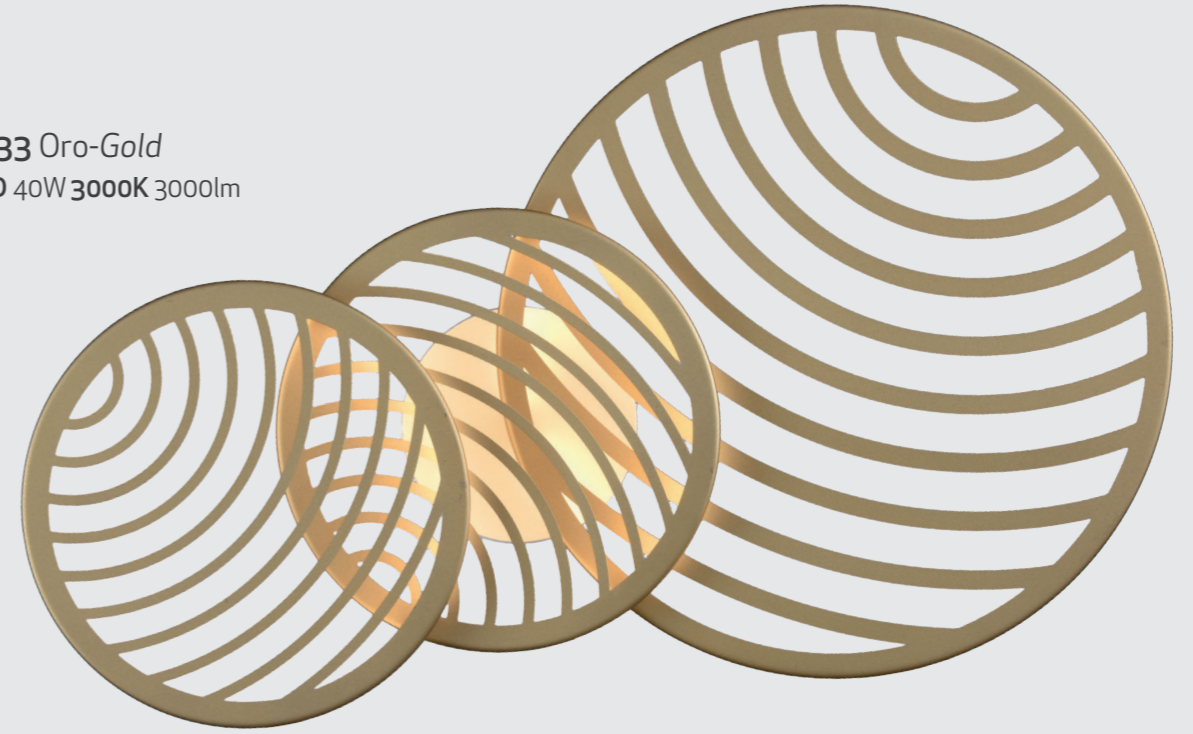

COLLAGE

7233 Oro-Gold
LED 40W 3000K 3000lm

Metal-Metal 220-240V~50/60Hz CRI> 80 Registered N° 007663331-0006