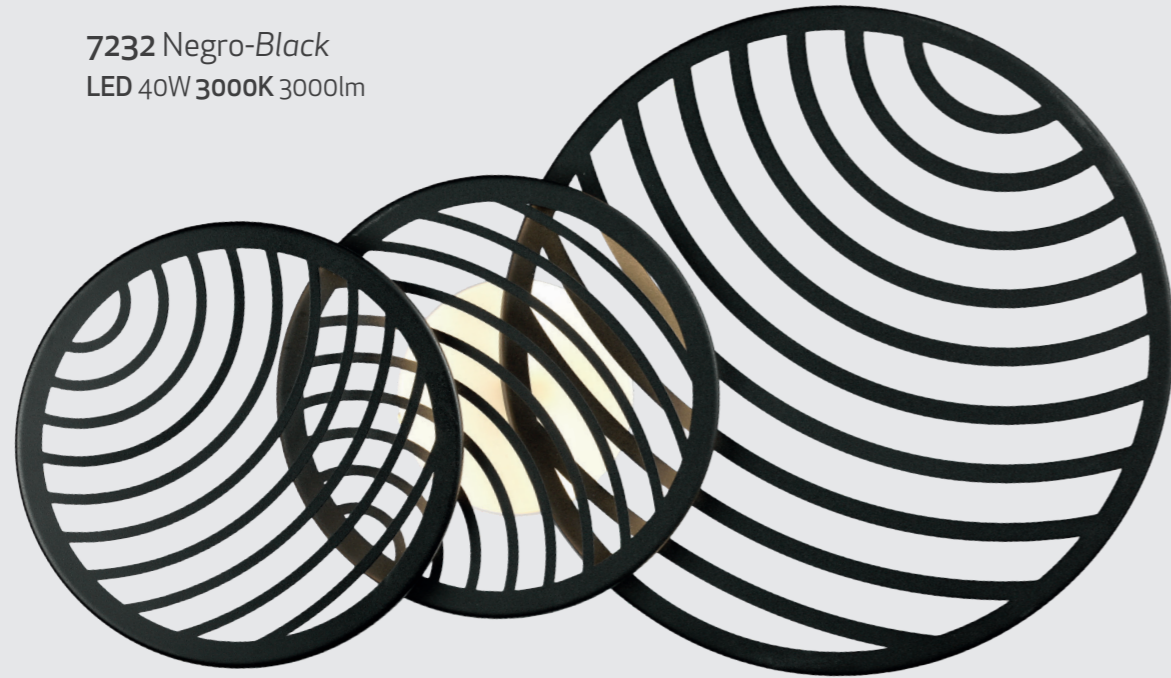

COLLAGE

7232 Negro-Black
LED 40W 3000K 3000lm

Metal-Metal 220-240V~50/60Hz CRI> 80 Registered N° 007663331-0006