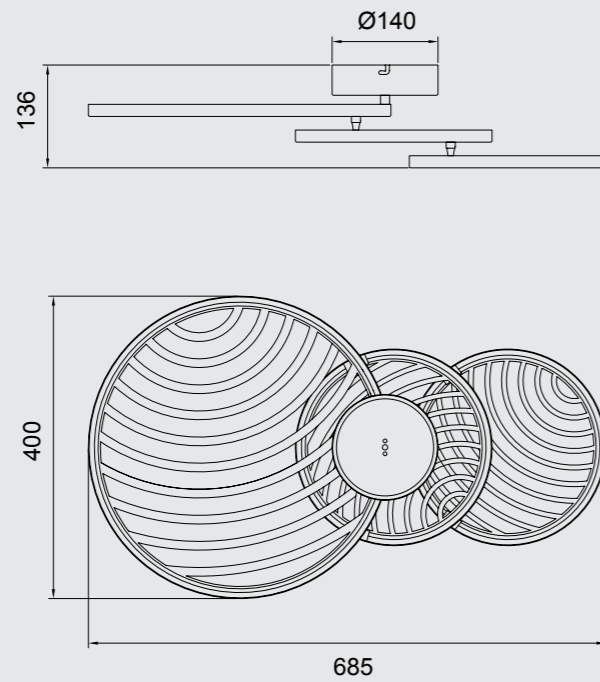

COLLAGE

7232 Negro-Black
LED 40W 3000K 3000lm

Metal-Metal 220-240V~50/60Hz CRI> 80 Registered N° 007663331-0006