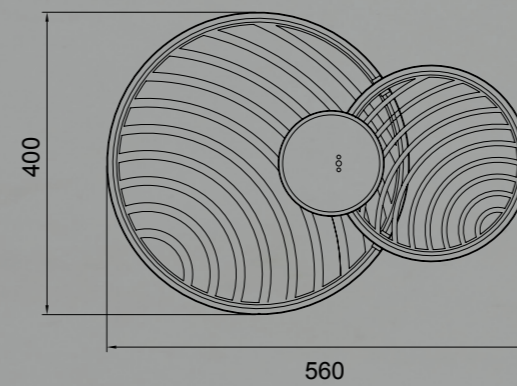

7235 Oro-Gold
LED 30W 3000K 2250lm