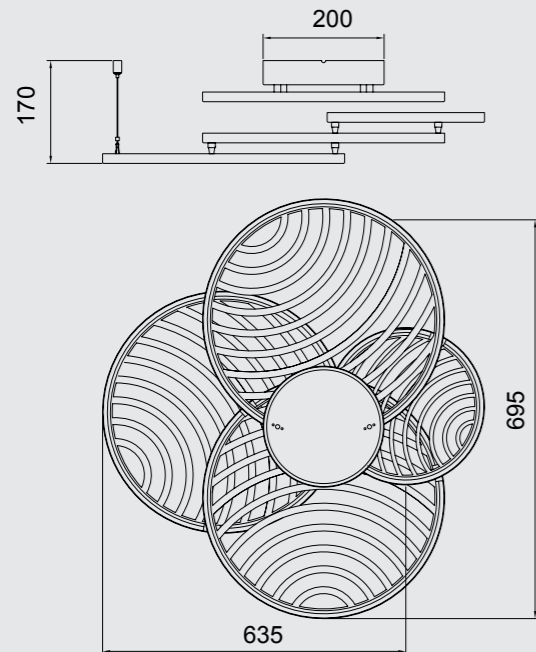

COLLAGE by Santiago Seviliano

ref 7233 + 7233

COLLAGE by Santiago Seviliano

COLLAGE

7230 Negro-Black
LED 60W 3000K 4500lm

7231 Oro-Gold
LED 60W 3000K 4500lm

Metal-Metal 220-240V~50/60Hz CRI> 80 Registered Nº 007663331-0006