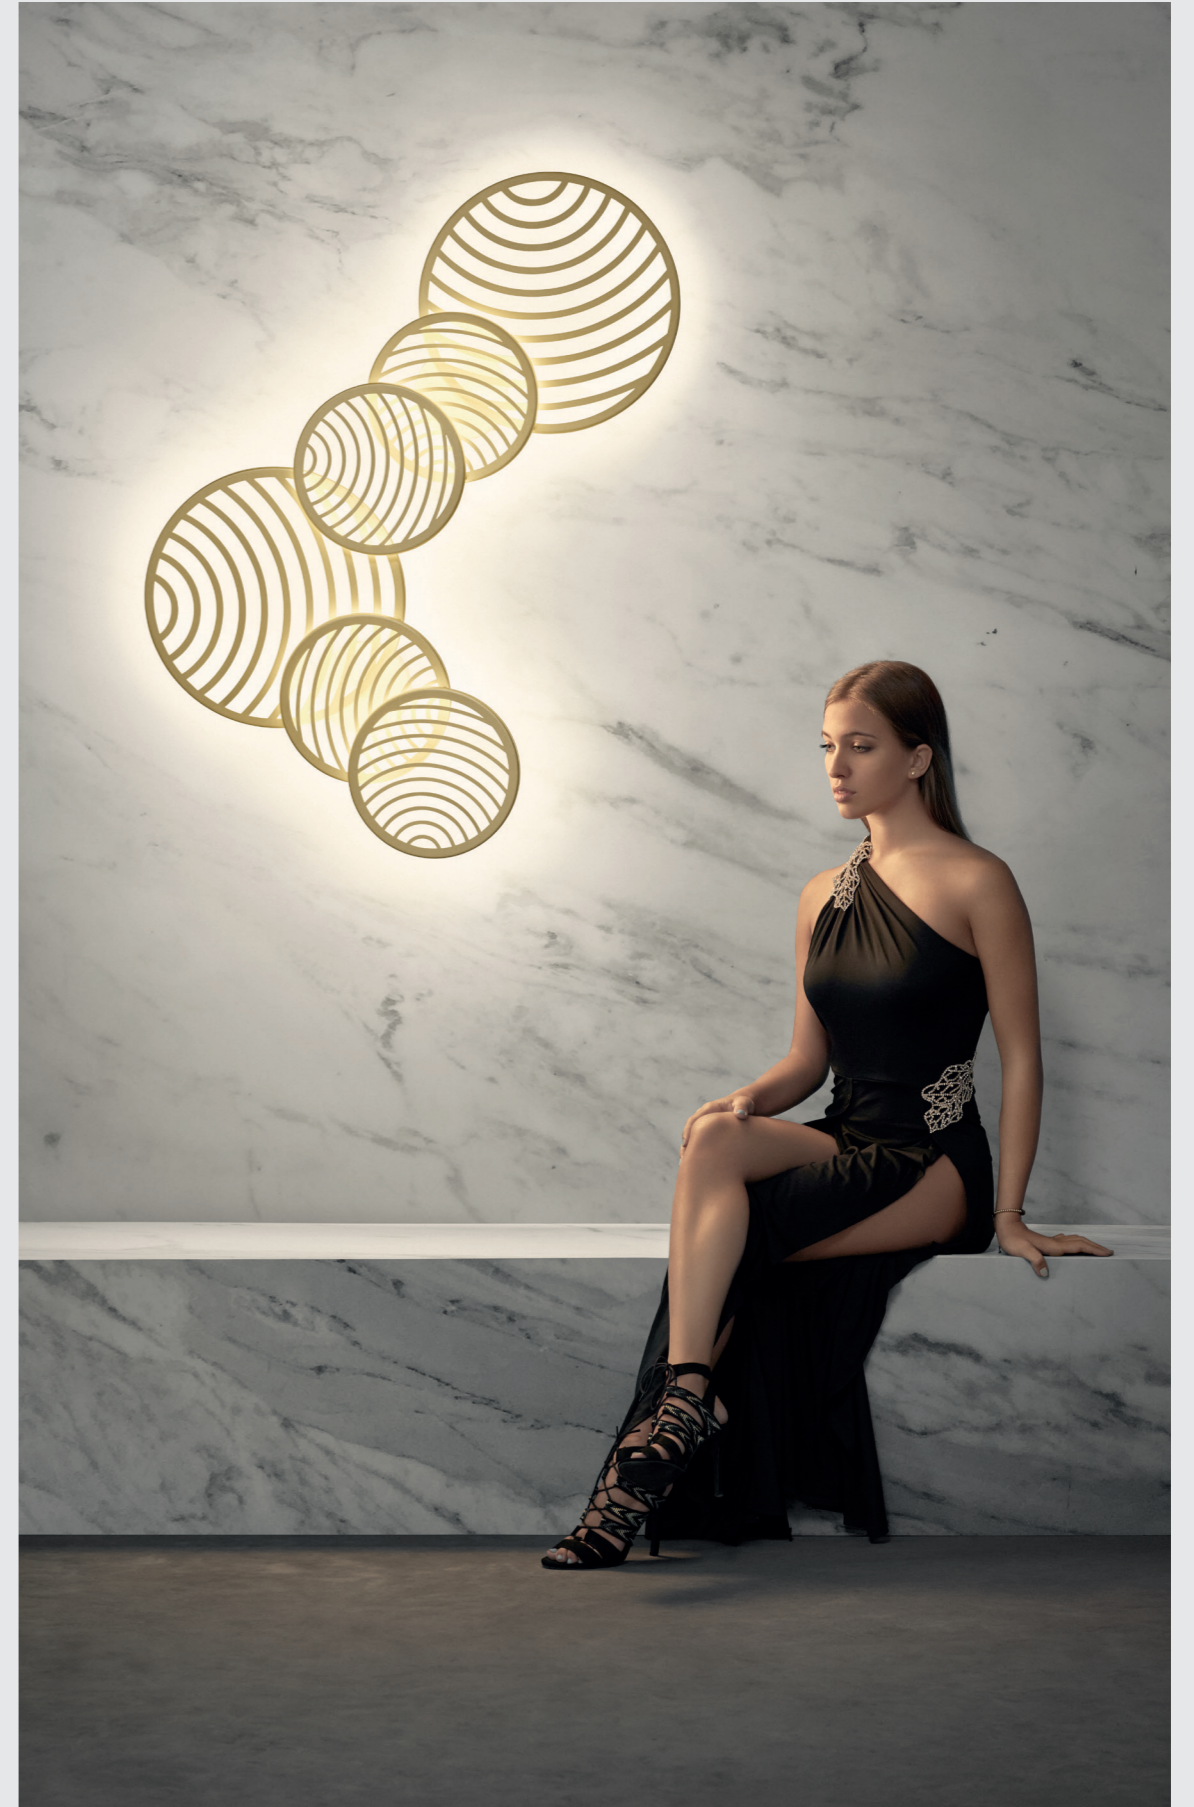

COLLAGE by Santiago Seviliano

ref 7233 + 7233

COLLAGE by Santiago Seviliano

COLLAGE

7230 Negro-Black
LED 60W 3000K 4500lm

7231 Oro-Gold
LED 60W 3000K 4500lm

Metal-Metal 220-240V~50/60Hz CRI> 80 Registered Nº 007663331-0006

Plafón/Ceiling Lamp

COLLAGE

7234 Negro-Black
LED 30W 3000K 2250lm

7235 Oro-Gold
LED 30W 3000K 2250lm

Metal-Metal 220-240V~ 50/60Hz CRI> 80 Registered N° 007663331-0006

ref_ 7232+ 7234+ 7234

COLLAGE by Santiago Sevillano