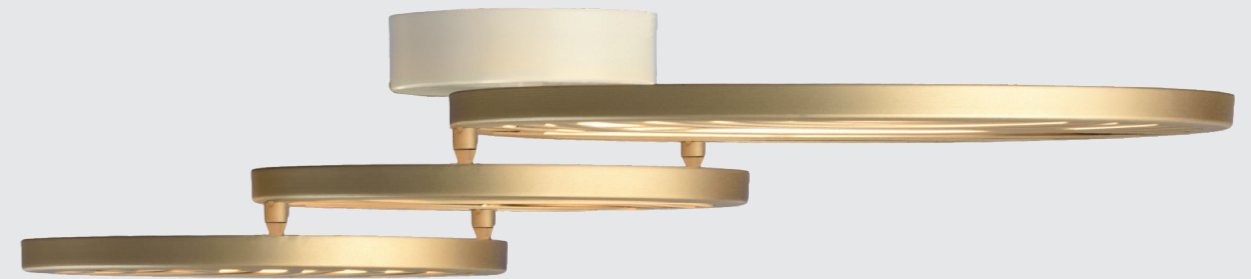

COLLAGE by Santiago Seviliano

ref 7233 + 7233

COLLAGE by Santiago Seviliano

COLLAGE

7230 Negro-Black
LED 60W 3000K 4500lm

7231 Oro-Gold
LED 60W 3000K 4500lm

Metal-Metal 220-240V~50/60Hz CRI> 80 Registered Nº 007663331-0006

COLLAGE

7232 Negro-Black
LED 40W 3000K 3000lm

Metal-Metal 220-240V~50/60Hz CRI> 80 Registered N° 007663331-0006

COLLAGE

7233 Oro-Gold
LED 40W 3000K 3000lm

Metal-Metal 220-240V~50/60Hz CRI> 80 Registered N° 007663331-0006