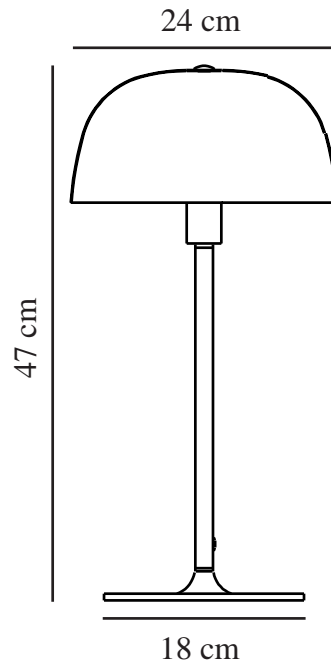

CERA | TABLE LAMP | BRASS

2010225035

nordlux®

Voltage (V): 220-240 Volt
IP degree: IP20
Maximum bulb wattage (W): 40
Class (Class 1, Class 2, Class 3):
Class 2 (Double isolated)
Socket type: E14
Switch placement: On the cable
Parallel connection: False

Height (cm) : 47
Tube Diameter (cm): 1.6
Shade Diameter (cm): 24
Length (cm): 24
EAN: 5704924001321
TUN: 2100508
Item Number: 2010225035

Pcs Per Master Carton: 3
Sales Box Height (cm): 26.5
Sales Box Width(cm): 26
Sales Box Depth (cm): 19
Sales Box Volume m³ : 0.0131
Product net weight (kg): 1.992

Primary material: Metal
Secondary material: Plastic
Colour of the cable: Black
Length of the cable (cm): 150
Surface material of the cable:
Textile
Is the cable replaceable: False
Colour: Brass

• Contemporary art deco style • Brass adds cosiness and warmth to the interior