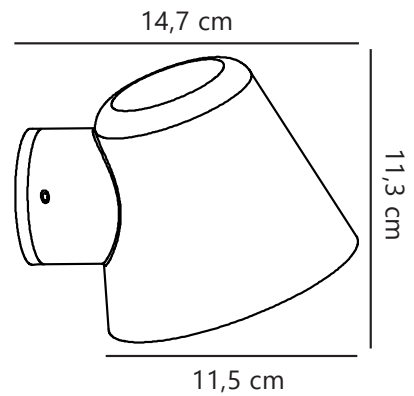

ALERIA | WALL LIGHT | BLACK

2019131003

nordlux®

Item Number: 2019131003

EAN: 5704924000720

TUN: 2085857

Colour: Black

Primary material: Metal

IP degree: IP44

Socket type: GU10

Class (Class 1, Class 2, Class 3):

Class 1 (Earth contact)

Parallel connection: No

Suitable for Seaside: No

Voltage (V): 230 Volt

Maximum bulb wattage (W): 35

Height (cm) : 11.3

Shade Diameter (cm): 11.5

Projection (cm): 14.7

Pcs Per Master Carton: 3

Sales Box Height (cm): 10.6

Sales Box Width(cm): 15.3

Sales Box Depth (cm): 12.3

Sales Box Volume m³ : 0.002

Product net weight (kg): 0.33

Modern and compact design • Designed for both outdoor and bathroom use

Aleria is a small lamp that does not take up any unnecessary space, but at the same time provides a good functional light. With the soft shapes and elegant design this lamp becomes a beautiful decoration for your outdoor space. Aleria is made of lacquered aluminium and is ideal for example at the driveway, front door or garage.