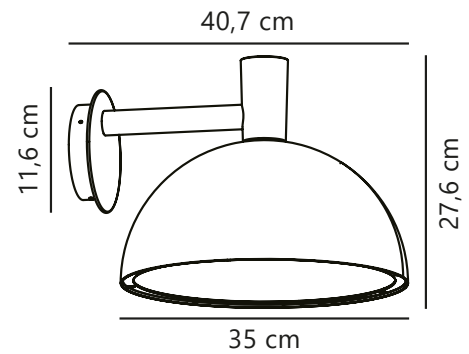

ARKI 35 | WALL LIGHT | BLACK

2118111003

nordlux®

Item Number: 2118111003

EAN: 5704924004667

TUN: 2140624

Colour: Black

Primary material: Metal

Secondary material: Plastic

IP degree: IP54

Socket type: E27

Class (Class 1, Class 2, Class 3):

Class 1 (Earth contact)

Parallel connection: Yes

Suitable for Seaside: No

Voltage (V): 230 Volt

Maximum bulb wattage (W): 20

Height (cm) : 27.6

Shade Diameter (cm): 35

Projection (cm): 40.7

Pcs Per Master Carton: 2

Sales Box Height (cm): 41

Sales Box Width(cm): 28.6

Sales Box Depth (cm): 36

Sales Box Volume m³ : 0.0422

Product net weight (kg): 2.67

Oversize architectural luminaire

The Arki series by Danish designer Bønnelycke MDD is characterised by its beautiful dome-like shade and minimalist, clean lines inspired by the classic architect lamp. The oversize shade adds a grandiose and spectacular quality to your house façade. Arki beautifully balances simplicity with sophistication while emitting the perfect light for your entrance, driveway, terrace or other outdoor space.