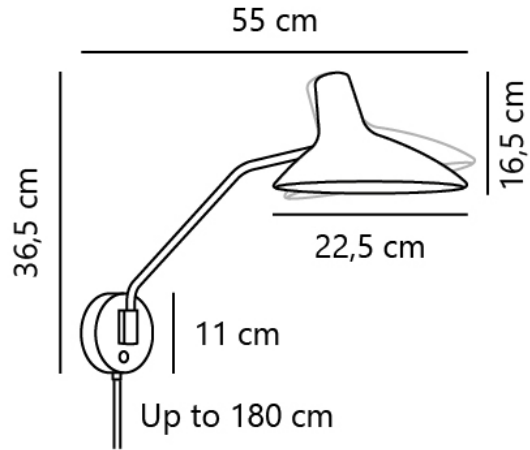

DARCI | WALL LIGHT | BLACK

2120551003

Voltage (V): 220-240 Volt
IP degree: IP20
Maximum bulb wattage (W): 25
Class (Class 1, Class 2, Class 3):
Class 2 (Double isolated)
Socket type: E14
Switch placement: On the
table/ground base
Parallel connection: False

Primary material: Metal
Secondary material: Plastic
Colour of the cable: Black
Length of the cable (cm): 180
Surface material of the cable:
Textile
Is the cable replaceable: True
Colour: Black

IK degree: IK00
Height (cm) : 36.5
Width (cm): 23
Tube Diameter (cm): 1.25
Shade Diameter (cm): 22.5
Shade Height (cm): 16.5
Outdoor base dimension (cm): 11
Length (cm): 22.5
Tilt Angle (°): 135
Turning Angle (°): 350

EAN: 5704924004247
Item Number: 2120551003
Pcs Per Master Carton: 3

Sales Box Height (cm): 67.5
Sales Box Width(cm): 25.5
Sales Box Depth (cm): 17
Sales Box Volume m³ : 0.0293
Product net weight (kg): 0.92