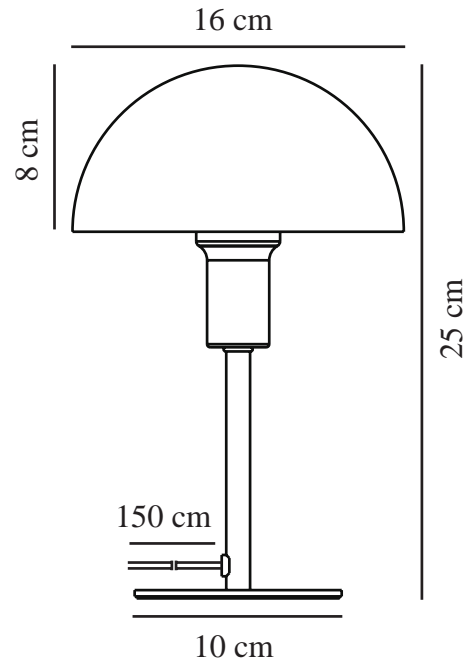

ELLEN MINI | TABLE LAMP | WHITE

2213745001

nordlux®

Voltage (V): 220-240 Volt
IP degree: IP20
Maximum bulb wattage (W): 40
Class (Class 1, Class 2, Class 3):
Class 2 (Double isolated)
Socket type: E14
Switch placement: On the cable
Parallel connection: False

Height (cm) : 25
Width (cm): 16
Tube Diameter (cm): 1.15
Shade Diameter (cm): 16
Shade Height (cm): 10
Length (cm): 16
Mount directly into insulation:
False

Sales Box Height (cm): 26
Sales Box Width(cm): 17.5
Sales Box Depth (cm): 17.5
Sales Box Volume m³ : 0.008
Product net weight (kg): 0.65

Primary material: Metal
Secondary material: Plastic
Colour of the cable: White
Length of the cable (cm): 150
Surface material of the cable:
Plastic
Is the cable replaceable: False
Colour: White

EAN: 5704924016431
TUN: 2333901
Item Number: 2213745001
Pcs Per Master Carton: 4