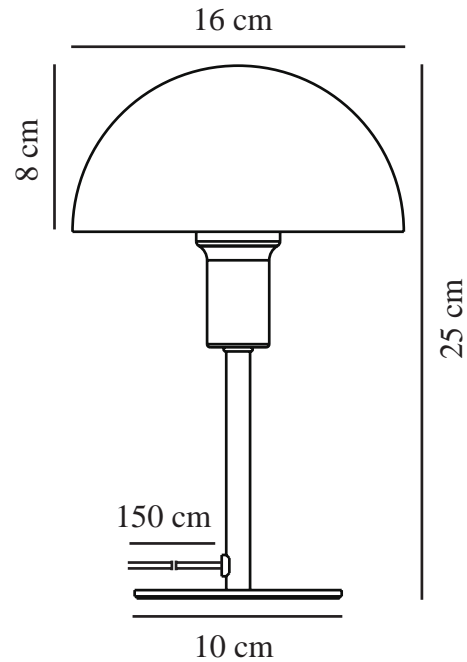

ELLEN MINI | TABLE LAMP | BLACK

2213745003

nordlux®

Voltage (V): 220-240 Volt
IP degree: IP20
Maximum bulb wattage (W): 40
Class (Class 1, Class 2, Class 3):
Class 2 (Double isolated)
Socket type: E14
Switch placement: On the cable
Parallel connection: False

Height (cm) : 25
Width (cm): 16
Tube Diameter (cm): 1.15
Shade Diameter (cm): 16
Shade Height (cm): 10
Length (cm): 16
Mount directly into insulation:
False

Sales Box Height (cm): 26
Sales Box Width(cm): 17.5
Sales Box Depth (cm): 17.5
Sales Box Volume m³ : 0.008
Product net weight (kg): 0.65

Primary material: Metal
Secondary material: Plastic
Colour of the cable: Black
Length of the cable (cm): 150
Surface material of the cable:
Plastic
Is the cable replaceable: False
Colour: Black

EAN: 5704924016448
TUN: 2333902
Item Number: 2213745003
Pcs Per Master Carton: 4