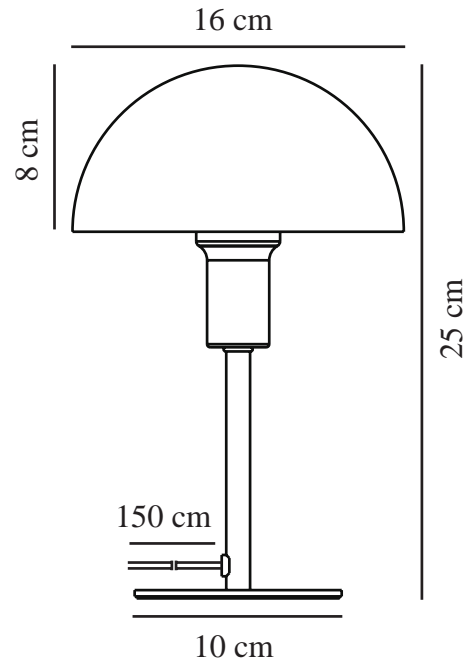

# ELLEN MINI | TABLE LAMP | GREY

2213745010

nordlux®

Voltage (V): 220-240 Volt  
IP degree: IP20  
Maximum bulb wattage (W): 40  
Class (Class 1, Class 2, Class 3):  
Class 2 (Double isolated)  
Socket type: E14  
Switch placement: On the cable  
Parallel connection: False

Primary material: Metal  
Secondary material: Plastic  
Colour of the cable: Clear  
Length of the cable (cm): 150  
Surface material of the cable:  
Plastic  
Is the cable replaceable: False  
Colour: Grey

Height (cm) : 25  
Width (cm): 16  
Tube Diameter (cm): 1.15  
Shade Diameter (cm): 16  
Length (cm): 16  
EAN: 5704924024214  
TUN: 2439863  
Item Number: 2213745010

Pcs Per Master Carton: 4  
Sales Box Height (cm): 26  
Sales Box Width(cm): 17.5  
Sales Box Depth (cm): 17.5  
Sales Box Volume m<sup>3</sup> : 0.008  
Product net weight (kg): 0.58