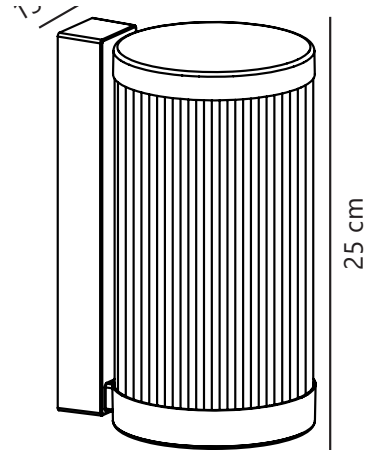

COUPAR | WALL LIGHT | WHITE

2218061001

nordlux®

Item Number: 2218061001

EAN: 5704924010606

TUN: 2276905

Colour: White

Primary material: Plastic

Secondary material: Aluminium

IP degree: IP54

Socket type: E27

Class (Class 1, Class 2, Class 3):

Class 1 (Earth contact)

Parallel connection: Yes

Suitable for Seaside: No

Voltage (V): 220-240 Volt

Maximum bulb wattage (W): 25

Height (cm) : 25

Width (cm): 13

Shade Diameter (cm): 13

Length (cm): 13

Projection (cm): 16.8

Pcs Per Master Carton: 3

Sales Box Height (cm): 26

Sales Box Width(cm): 18

Sales Box Depth (cm): 14

Sales Box Volume m³ : 0.0066

Product net weight (kg): 0.96

Durable, powder coated metal • Ribbed diffuser creates a pleasant light • Parallel connection possible