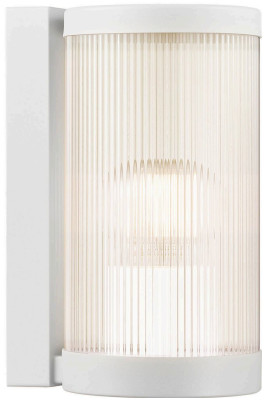

COUPAR | WALL LIGHT | WHITE

2218061001

nordlux®

Item Number: 2218061001

EAN: 5704924010606

TUN: 2276905

Colour: White

Primary material: Plastic

Secondary material: Aluminium

IP degree: IP54

Socket type: E27

Class (Class 1, Class 2, Class 3):

Class 1 (Earth contact)

Parallel connection: Yes

Suitable for Seaside: No

Voltage (V): 220-240 Volt

Maximum bulb wattage (W): 25

Height (cm) : 25

Width (cm): 13

Shade Diameter (cm): 13

Length (cm): 13

Projection (cm): 16.8

Pcs Per Master Carton: 3

Sales Box Height (cm): 26

Sales Box Width(cm): 18

Sales Box Depth (cm): 14

Sales Box Volume m³ : 0.0066

Product net weight (kg): 0.96

Durable, powder coated metal • Ribbed diffuser creates a pleasant light • Parallel connection possible