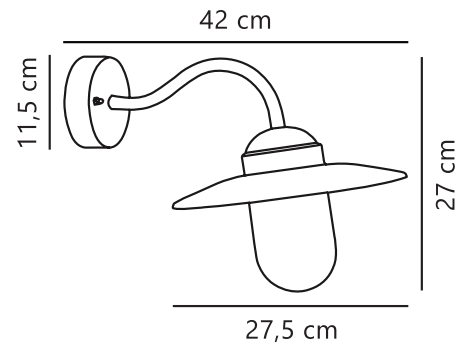

LUXEMBOURG | WALL LIGHT | BLACK

22671003

nordlux®

Item Number: 22671003

EAN: 5701581004047

TUN: 5062672

Colour: Black

Primary material: Metal

Secondary material: Glass

Colour of the glass - Hidden: Clear

IP degree: IP54

Socket type: E27

Class (Class 1, Class 2, Class 3):

Class 2 (Double isolated)

Parallel connection: Yes

Suitable for Seaside: No

Voltage (V): 230 Volt

Maximum bulb wattage (W): 60

Height (cm) : 27

Width (cm): 27.5

Shade Diameter (cm): 27.5

Projection (cm): 42

Pcs Per Master Carton: 3

Sales Box Height (cm): 40

Sales Box Width(cm): 20

Sales Box Depth (cm): 30

Sales Box Volume m³ : 0.024

Product net weight (kg): 1.036

Built-in parallel connection

This elegant wall light from the Nordlux Luxembourg series is a classic outdoor wall light with a glass dome to provide beautiful lighting at your entrance, in the driveway, garage, on the terrace, or on the patio. The light can be connected in parallel with several lights and is equipped with an LED bulb.