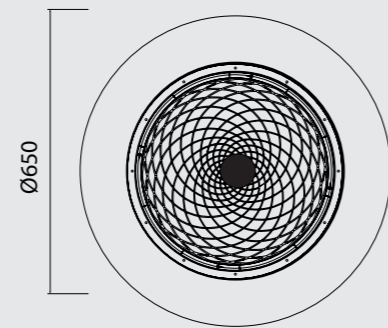

TÍBET

7125 Plata-Silver
LED 70W 2700K-5000K 3900lm
Ventilador 35W

7126 Madera-Wood
LED 70W 2700K-5000K 3900lm
Ventilador 35W