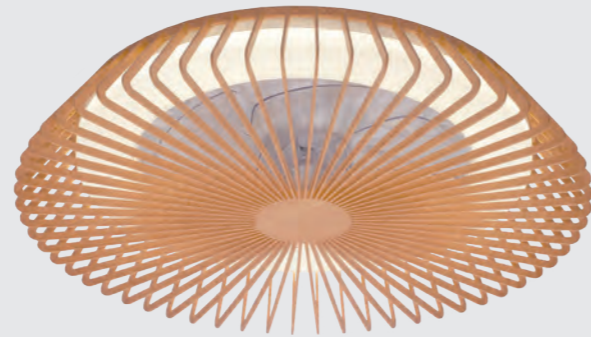

HIMALAYA

7122 Plata-Silver
LED 70W 2700K-5000K 4900lm
Ventilador 35W

7128 Madera-Wood
LED 70W 2700K-5000K 4900lm
Ventilador 35W

Powered by

Powered by

YouTube

mAntra lighting

works with
Google Assistant
works with
amazon alexa
VOICE CONTROL SYSTEM

Acrílico -Acrylic 220-240V~50/60Hz CRI ≥80 Registered N° 007663331-0004