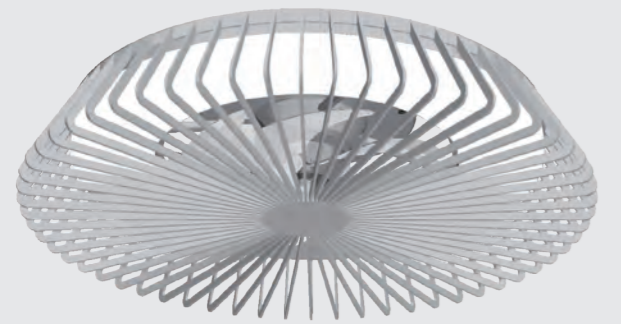

HIMALAYA

7122 Plata-Silver
LED 70W 2700K-5000K 4900lm
Ventilador 35W

7128 Madera-Wood
LED 70W 2700K-5000K 4900lm
Ventilador 35W

Powered by

Powered by

YouTube

mAntra lighting

works with
Google Assistant
works with
amazon alexa
VOICE CONTROL SYSTEM

Acrílico -Acrylic 220-240V~50/60Hz CRI ≥80 Registered N° 007663331-0004