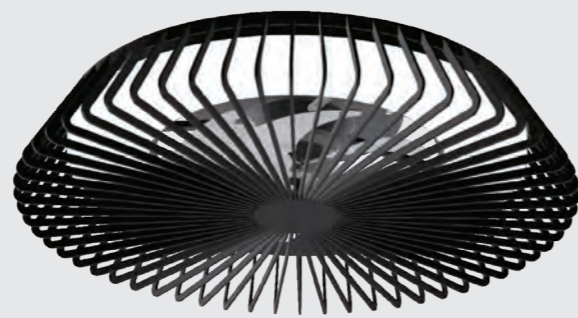

HIMALAYA by Santiago Sevillano

HIMALAYA

7120 Blanco-White
LED 70W 2700K-5000K 4900lm
Ventilador 35W

7121 Negro-Black
LED 70W 2700K-5000K 4900lm
Ventilador 35W

Powered by

mAntra lighting

Powered by

Powered by

works with
Google Assistant
works with
amazon alexa
VOICE CONTROL SYSTEM

Acrílico -Acrylic 220-240V~50/60Hz CRI >80 Registered N° 007663331-0005

HIMALAYA by Santiago Sevillano

HIMALAYA

7122 Plata-Silver
LED 70W 2700K-5000K 4900lm
Ventilador 35W

TÍBET

7125 Plata-Silver
LED 70W 2700K-5000K 3900lm
Ventilador 35W

7126 Madera-Wood
LED 70W 2700K-5000K 3900lm
Ventilador 35W

- DC motor
- 35W motor
- RPM MAX 1050
- 102m³/min
- dB 41.8 min 51.8 max

Powered by