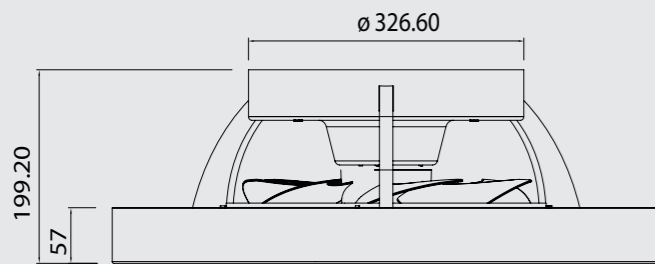

Metal/ABS 220-240V~50/60Hz CRI ≥80 Registered N° 007663331-0019

TÍBET

7123 Blanco-White
LED 70W 2700K-5000K 3900lm
Ventilador 35W

7124 Oro/Negro-Gold/Black
LED 70W 2700K-5000K 3900lm
Ventilador 35W

Powered by