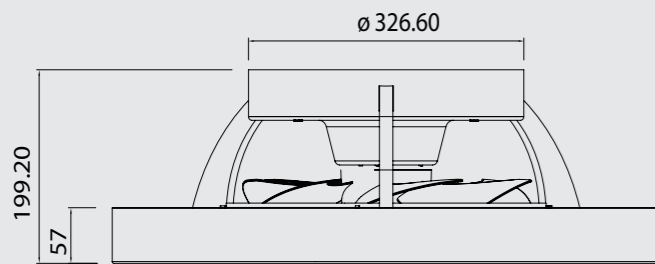

TÍBET

7125 Plata-Silver
LED 70W 2700K-5000K 3900lm
Ventilador 35W

7126 Madera-Wood
LED 70W 2700K-5000K 3900lm
Ventilador 35W