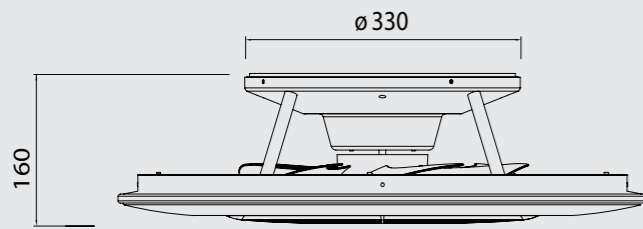

ALISIO

6707 Cuero-Antique Brass
LED 70W 2700K-5000K 4900lm
Ventilador 35W

6706 Gris cromo-Chrome Gray
LED 70W 2700K-5000K 4900lm
Ventilador 35W

6705 Blanco-White
LED 70W 2700K-5000K 4900lm
Ventilador 35W

Powered by

mAntra lighting