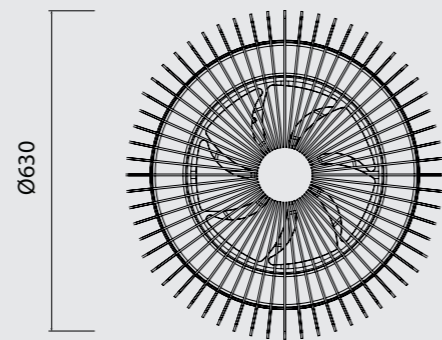

HIMALAYA

7122 Plata-Silver
LED 70W 2700K-5000K 4900lm
Ventilador 35W

7128 Madera-Wood
LED 70W 2700K-5000K 4900lm
Ventilador 35W

Powered by

Powered by

YouTube

mAntra lighting

works with
Google Assistant
works with
amazon alexa
VOICE CONTROL SYSTEM

Acrílico -Acrylic 220-240V~50/60Hz CRI ≥80 Registered N° 007663331-0004