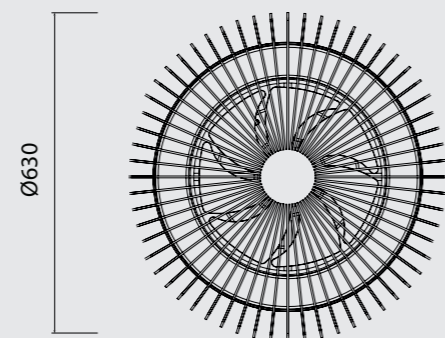

HIMALAYA by Santiago Sevillano

HIMALAYA

7120 Blanco-White
LED 70W 2700K-5000K 4900lm
Ventilador 35W

7121 Negro-Black
LED 70W 2700K-5000K 4900lm
Ventilador 35W

Powered by

mAntra lighting

Powered by

Powered by