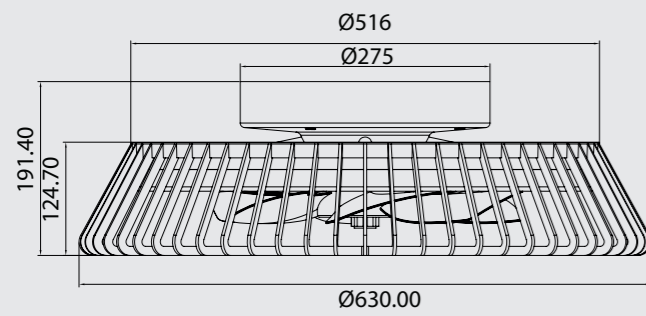

HIMALAYA

7122 Plata-Silver
LED 70W 2700K-5000K 4900lm
Ventilador 35W

7128 Madera-Wood
LED 70W 2700K-5000K 4900lm
Ventilador 35W

Powered by

Powered by

YouTube

mAntra lighting

works with
Google Assistant
works with
amazon alexa
VOICE CONTROL SYSTEM

Acrílico -Acrylic 220-240V~50/60Hz CRI ≥80 Registered N° 007663331-0004