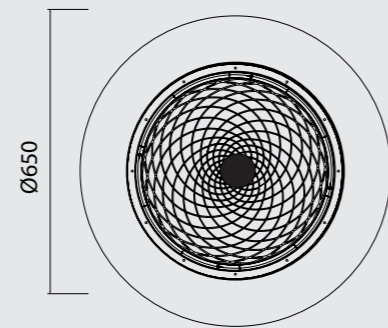

TÍBET

7123 Blanco-White
LED 70W 2700K-5000K 3900lm
Ventilador 35W

7124 Oro/Negro-Gold/Black
LED 70W 2700K-5000K 3900lm
Ventilador 35W