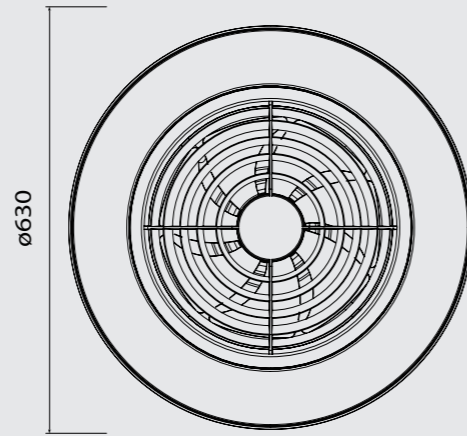

ALISIO

6707 Cuero-Antique Brass
LED 70W 2700K-5000K 4900lm
Ventilador 35W

6706 Gris cromo-Chrome Gray
LED 70W 2700K-5000K 4900lm
Ventilador 35W

6705 Blanco-White
LED 70W 2700K-5000K 4900lm
Ventilador 35W

Powered by

mAntra lighting