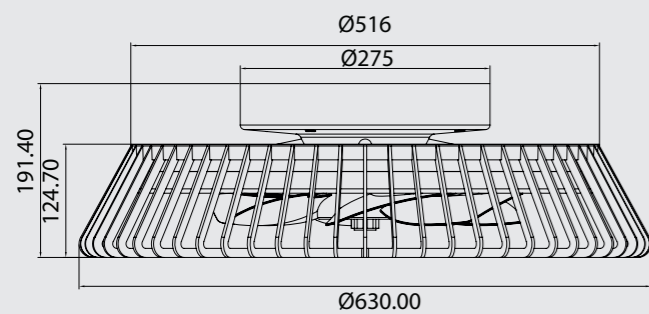

HIMALAYA by Santiago Sevillano

HIMALAYA

7120 Blanco-White
LED 70W 2700K-5000K 4900lm
Ventilador 35W

7121 Negro-Black
LED 70W 2700K-5000K 4900lm
Ventilador 35W

Powered by

mAntra lighting

Powered by

Powered by