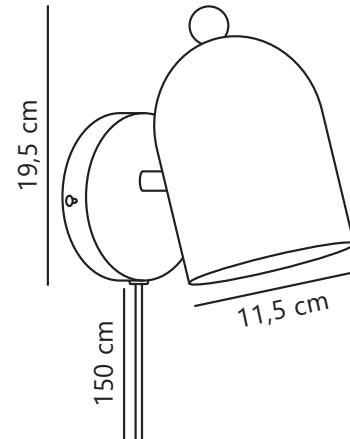

GASTON | WALL LIGHT | WHITE

2412671001

nordlux®

Country/Region of Origin Code: China

Sales Box Volume m³ : 0.0043

Primary material: Metal

Sales Box Height (cm): 18.5

Sales Box Width(cm): 18.5

Secondary material: Wood

Sales Box Depth (cm): 12.5

Pcs Per Master Carton: 3

Mattnes of the fixture : Matte

Class (Class 1, Class 2, Class 3):

Surface of the fixture: Smooth

Class 2 (Double isolated)

EU Tariff No.: 9405199090

Nordic style•Adjustable lamp for directional light•A simple shape with a wooden detail•Can be installed with the included cable or directly onto a wall outlet

Gaston is a streamlined wall lamp in cute, muted tones. Featuring a rounded shape with a small wooden detail on top, Gaston adds a beautiful touch to any nursery or children's room. The lamp has a flexible shade that allows for directional light.