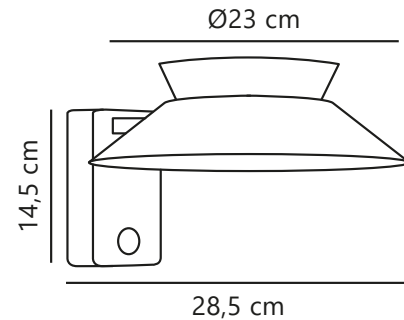

JUSTINA SOLAR | WALL LIGHT | ANTHRACITE

2418071050

nordlux®

Item Number: 2418071050

EAN: 5704924017551

TUN: 2366800

Colour: Anthracite

Primary material: Metal

Secondary material: Plastic

IP degree: IP44

Socket type: Solar LED – Non-replaceable light source

IK degree: IK02

Class (Class 1, Class 2, Class 3):

Class 3 (Low voltage)

Suitable for Seaside: No

Voltage (V): 3,7 Volt

Height (cm) : 14.5

Shade Diameter (cm): 23

Projection (cm): 28.5

Pcs Per Master Carton: 3

Sales Box Height (cm): 32

Sales Box Width(cm): 29.5

Sales Box Depth (cm): 15.5

Sales Box Volume m³ : 0.0146

Product net weight (kg): 0.9

Brightness of light (Lumen): 400

Colour temperature (Kelvin): 3000

Ra-value : 80

Lifetime (hours): 25000

Battery lasting time for each lumen: 60 activations

Battery recharging 0%-100% (h): 6

Energy class: Exempt

Actual watt (W): 5

Solar charged • Motion sensor turns light on • Easy installation with no cables needed • Long LED lifespan (25,000 hours)

The solar-powered Justina series by Danish design duo Says Who has a round, classic design with a large light surface that lights up automatically when the sensor detects motion. Perfect for placing along the facade of your house or next to your front door to create visibility when you get home – without having to fumble for a light switch. Easy installation with no cables needed.