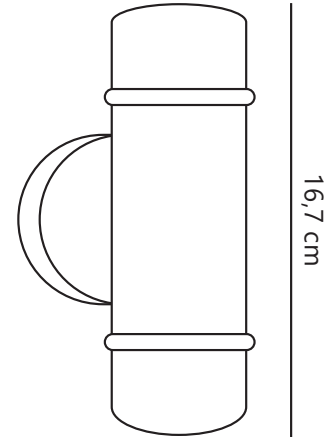

ARTILUS | WALL LIGHT | BLACK

2418151003

nordlux®

Item Number: 2418151003

EAN: 5704924017629

TUN: 2366805

Colour: Black

Primary material: Aluminium

Secondary material: Glass

IP degree: IP54

Socket type: GU10

IK degree: IK02

Class (Class 1, Class 2, Class 3):

Class 1 (Earth contact)

Parallel connection: Yes

Suitable for Seaside: No

Voltage (V): 220-240 Volt

Maximum bulb wattage (W): 25

Height (cm) : 16.7

Width (cm): 9

Shade Diameter (cm): 6.5

Pcs Per Master Carton: 3

Sales Box Height (cm): 18

Sales Box Width(cm): 11.5

Sales Box Depth (cm): 10

Sales Box Volume m³ : 0.0021

Product net weight (kg): 0.375

Romantic design • Lights both up and down • Parallel connection possible • Possibility for side entry of cable

The Artilus wall lamp features a round, elegant design that complements a variety of architectural styles and outdoor settings. It creates a beautiful lighting effect on the wall with both upward- and downward-facing light.