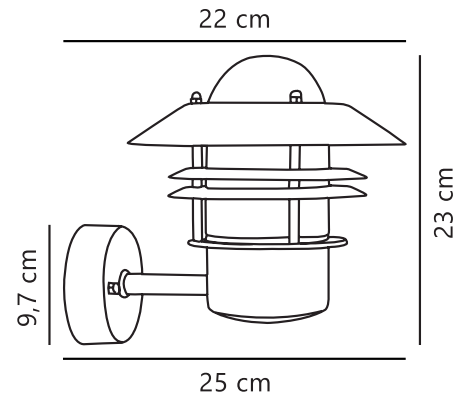

BLOKHUS UP | WALL LIGHT | GALVANIZED

25011031

nordlux®

Item Number: 25011031

EAN: 5701581116047

TUN: 5061442

Colour: Galvanized

Primary material: Galvanized steel

Secondary material: Glass

Colour of the glass - Hidden: Clear

IP degree: IP54

Socket type: E27

Class (Class 1, Class 2, Class 3):

Class 1 (Earth contact)

Parallel connection: Yes

Suitable for Seaside: Yes

Voltage (V): 230 Volt

Maximum bulb wattage (W): 60

Height (cm) : 23

Shade Diameter (cm): 22

Projection (cm): 25

Pcs Per Master Carton: 3

Sales Box Height (cm): 22.5

Sales Box Width(cm): 23

Sales Box Depth (cm): 22

Sales Box Volume m³ : 0.0114

Product net weight (kg): 1.24

Built-in parallel connection • Extra durable material suitable for coastal areas (Designed For Seaside) • 15-year guarantee on surface deterioration

A classic light fixture from Nordlux, suitable for mounting in the driveway, at the entrance, on the terrace, or on the patio. This model is designed with an upward facing lampshade. This product is part of our "Designed For Seaside" range, crafted from extra durable materials to withstand even the harshest coastal weather conditions. Over time, exposure to the elements causes the galvanised steel to develop a beautiful, darker patina.