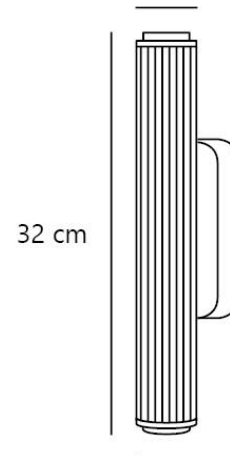

# VIRELLE 32 | WALL LIGHT | BLACK

2610221003

nordlux®

Country/Region of Origin Code: China

Sales Box Volume m<sup>3</sup> : 0.002

Primary material: Plastic

Sales Box Height (cm): 33

Sales Box Width(cm): 5.9

Secondary material: Metal

Sales Box Depth (cm): 10.4

Pcs Per Master Carton: 3

Mattnes of the fixture : Matte

Class (Class 1, Class 2, Class 3):

Surface of the fixture: Smooth

Class 2 (Double isolated)

EU Tariff No.: 9405119090

This decorative Virelle wall light has a ribbed diffuser that softens the light and adds a subtle texture. With an IP44 rating, it's suitable for bathrooms. Choose between white light (3000K) or cold white light (4000K) during installation. High light quality (RA90) ensures accurate colour rendering.