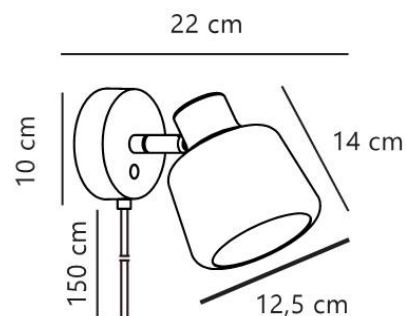

LOUELLA | WALL LIGHT | BLACK

2612091003

nordlux®

Country/Region of Origin Code: China

Sales Box Volume m³ : 0.005

Primary material: Metal

Sales Box Width(cm): 19

Secondary material: Plastic

Sales Box Height (cm): 19.5

Pcs Per Master Carton: 3

Mattnes of the fixture : Matte

Sales Box Depth (cm): 13.5

Class (Class 1, Class 2, Class 3):

Surface of the fixture: Smooth

Class 2 (Double isolated)

EU Tariff No.: 9405199090

Cool, chunky design•Satin-soft surface•Adjustable lamp head for a directional light•Touch switch on the base•Can be installed with the included cable or directly onto a wall outlet

Louella stands out with its cool, chunky shape and satin-soft surface that feels both modern and elegant. The adjustable lamp head lets you direct the light exactly where you need it – ideal for reading or creating focused, functional lighting in your home. The lamp is designed for individual control using the integrated touch button on the lamp itself, and not from a wall switch.