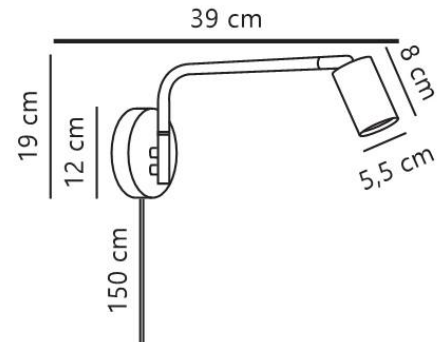

# EXPLORE LONG | WALL LIGHT | BLACK

2612481003

nordlux®

Country/Region of Origin Code: China

Sales Box Volume m<sup>3</sup> : 0.0074

Primary material: Metal

Sales Box Height (cm): 40

Sales Box Width(cm): 23

Secondary material: Plastic

Sales Box Depth (cm): 8

Pcs Per Master Carton: 3

Mattnes of the fixture : Matte

Class (Class 1, Class 2, Class 3):

Surface of the fixture: Smooth

Class 2 (Double isolated)

EU Tariff No.: 9405199090

**Contemporary and simple style•Rotational arm (side to side)•Adjustable lamp head for a directional light•Can be installed with the included cable or directly onto a wall outlet**

The Explore wall lamp is an elegant light with a simple design. The slim, rotational arm allows you to direct the light from side to side, while the adjustable lamp head lets you focus the light exactly where you need it – perfect for reading or working.