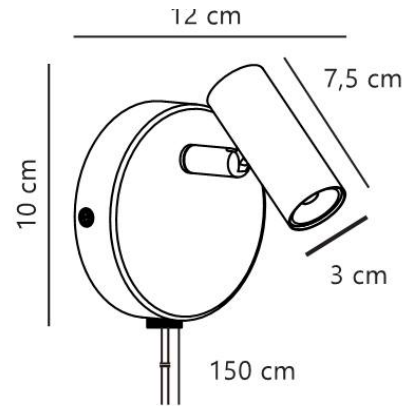

OMARI ROUND | WALL LIGHT | BLACK

2612501003

nordlux®

Country/Region of Origin Code: China

Sales Box Volume m³ : 0.0013

Primary material: Metal

Sales Box Height (cm): 11

Sales Box Width(cm): 11

Secondary material: Plastic

Sales Box Depth (cm): 10.5

Pcs Per Master Carton: 6

Mattnes of the fixture : Matte

Class (Class 1, Class 2, Class 3):

Surface of the fixture: Smooth

Class 2 (Double isolated)

EU Tariff No.: 9405199090

Minimalist and streamlined design•Adjustable lamp head for a directional light•Long LED lifespan (25,000 hours)•Can be installed with the included cable or directly onto a wall outlet

Omari is a series of spotlights with a focus on light, clean and simple Nordic lines. This minimalist and streamlined wall lamp is perfect next to the bed, providing functional light for reading or working.