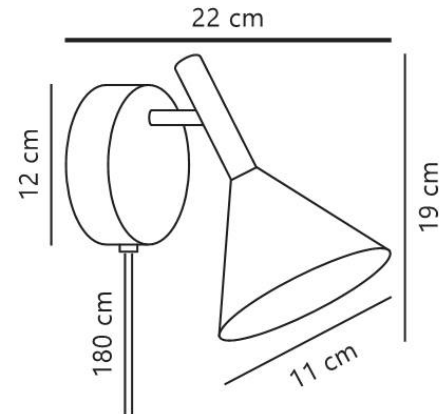

KELVIS | WALL LIGHT | BLACK

2612741003

nordlux®

Country/Region of Origin Code: China

Sales Box Volume m³ : 0.0046

Primary material: Metal

Sales Box Height (cm): 22

Sales Box Width(cm): 15.5

Secondary material: Plastic

Sales Box Depth (cm): 13.5

Pcs Per Master Carton: 3

Mattnes of the fixture : Matte

Class (Class 1, Class 2, Class 3):

Surface of the fixture: Smooth

Class 2 (Double isolated)

EU Tariff No.: 9405199090

Simple and minimalist design•Adjustable lamp head for a directional light•Can be installed with the included cable or directly onto a wall outlet

Kelvis features a simple, minimalist design with a cone-shaped shade that add a refined, graphic expression. The adjustable lamp head can be tilted and turned to direct the light exactly where you need it – ideal for reading or creating focused lighting.