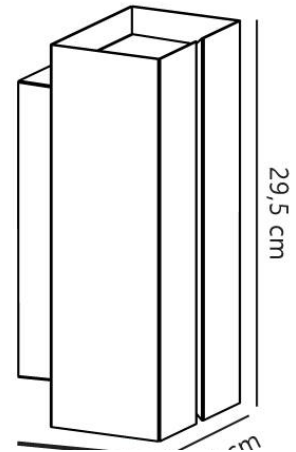

CLARINI | WALL LIGHT | SEASIDE BLACK

2618151203

nordlux®

Item Number: 2618151203

EAN: 5704924025655

TUN: 2513795

Colour: Seaside black

Primary material: Metal

Secondary material: Polycarbonate

IP degree: IP54

Socket type: E27

IK degree: IK05

Class (Class 1, Class 2, Class 3):

Class 1 (Earth contact)

Parallel connection: Yes

Suitable for Seaside: Yes

Voltage (V): 220-240 Volt

Maximum bulb wattage (W): 15

Height (cm) : 29.5

Width (cm): 13

Pcs Per Master Carton: 3

Sales Box Height (cm): 30

Sales Box Width(cm): 13.5

Sales Box Depth (cm): 13

Sales Box Volume m³ : 0.0053

Product net weight (kg): 1.627

**Vertical light effect Lights both up and down • Extra durable material suitable for coastal areas (Designed For Seaside) •
10-year guarantee on surface deterioration**