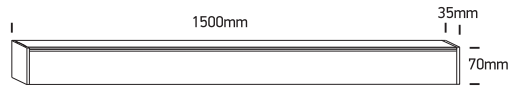

# INSTALLATION MANUAL

38151A

**ecolight**

UGR19

80 CRI

50W | LED | 230V | IP20 | Aluminium

Complete with driver