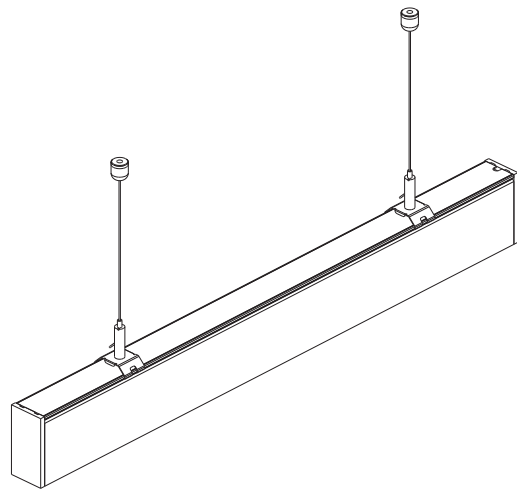

# INSTALLATION MANUAL

38151A

**ecolight**

UGR19

80 CRI

50W | LED | 230V | IP20 | Aluminium

Complete with driver

## A INSTALLATION