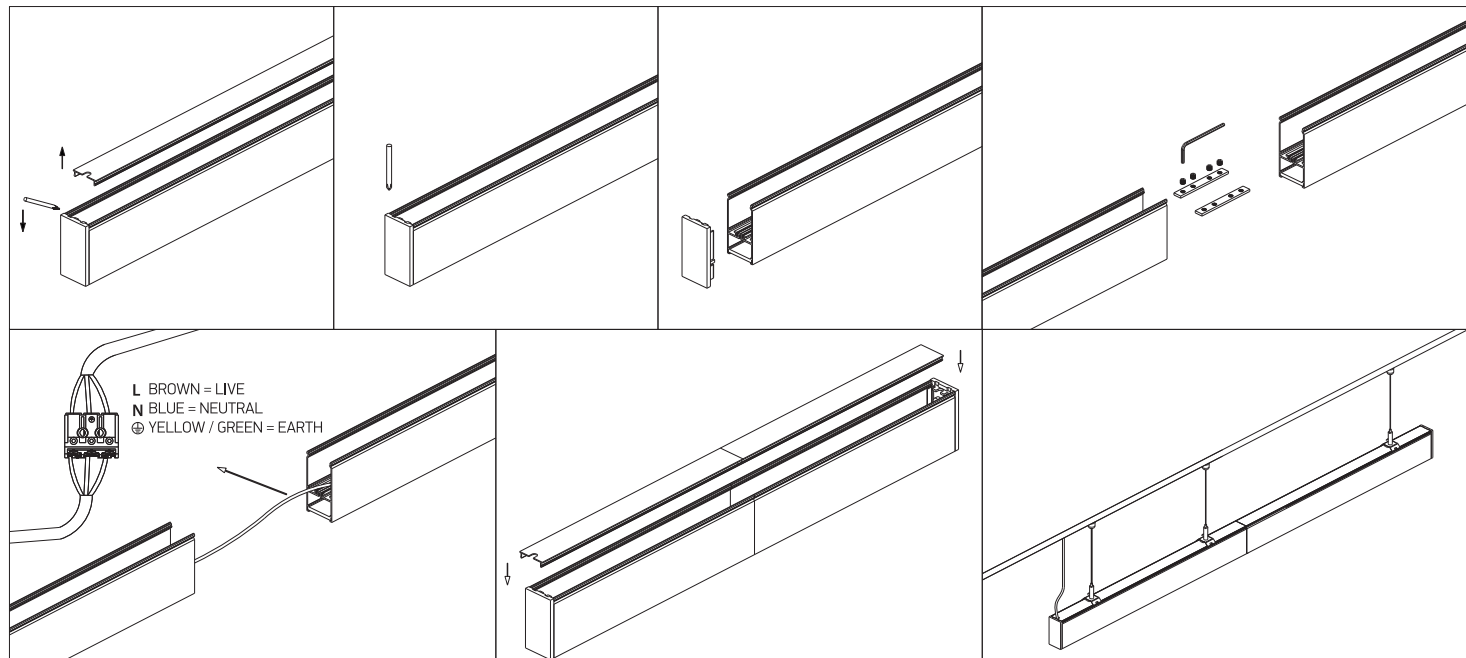

B CONNECTION

Warnings:

1. Make sure that the product is installed properly before connecting to electricity.
2. Do not cover the fitting.
3. Maintenance and installation should only be carried out by a professional electrician.