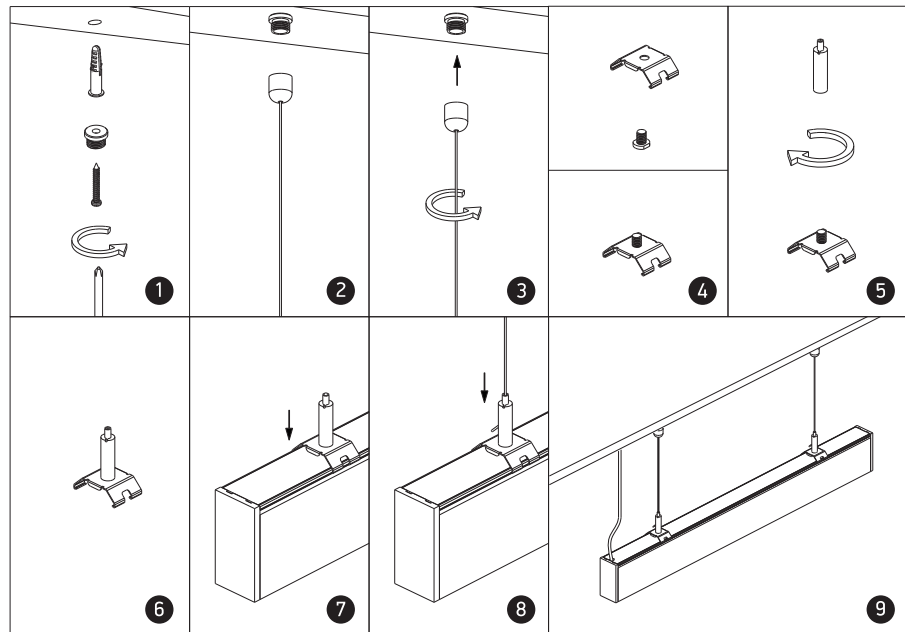

# INSTALLATION MANUAL

38151A

**ecolight**

UGR19

80 CRI

50W | LED | 230V | IP20 | Aluminium

Complete with driver

## A INSTALLATION