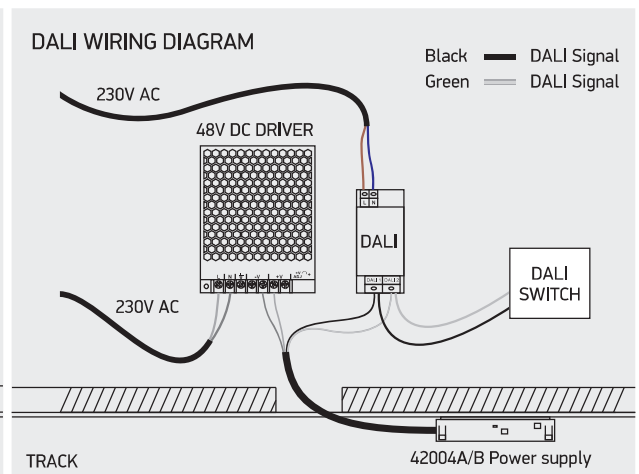

INSTALLATION MANUAL

42001TR

48V | 1m Recessed track | ON/OFF / DALI | Aluminium
 Max 10m/driver | Max 400W/circuit

42x1000mm

100mm

Warnings:

1. Make sure that the product is installed properly before connecting to electricity.
2. Do not cover the fitting.
3. Maintenance and installation should only be carried out by a professional electrician.

INSTALLATION MANUAL

42001TR

48V | 1m Recessed track | ON/OFF / DALI | Aluminium
Max 10m/driver | Max 400W/circuit

Warnings:

1. Make sure that the product is installed properly before connecting to electricity.
2. Do not cover the fitting.
3. Maintenance and installation should only be carried out by a professional electrician.