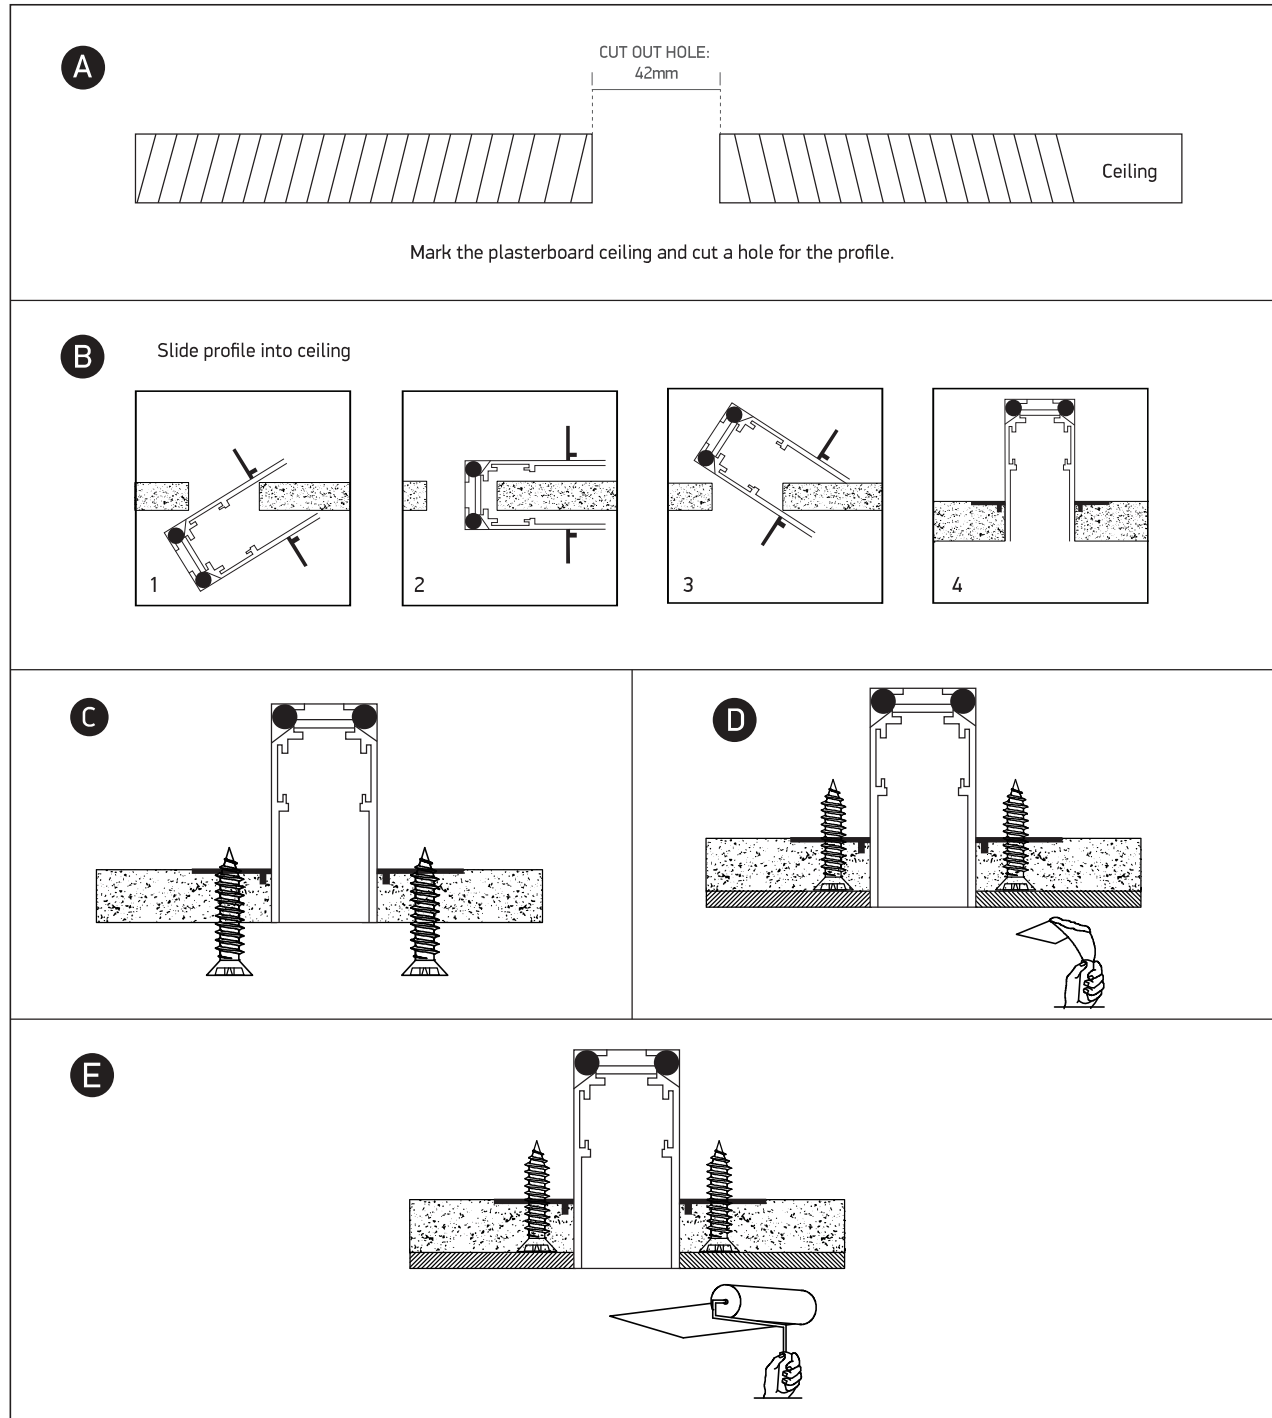

INSTALLATION MANUAL

42001TR

48V | 1m Recessed track | ON/OFF / DALI | Aluminium
 Max 10m/driver | Max 400W/circuit

42x1000mm

100mm

Warnings:

1. Make sure that the product is installed properly before connecting to electricity.
2. Do not cover the fitting.
3. Maintenance and installation should only be carried out by a professional electrician.

INSTALLATION MANUAL

42001TR

48V | 1m Recessed track | ON/OFF / DALI | Aluminium
Max 10m/driver | Max 400W/circuit

Warnings:

1. Make sure that the product is installed properly before connecting to electricity.
2. Do not cover the fitting.
3. Maintenance and installation should only be carried out by a professional electrician.