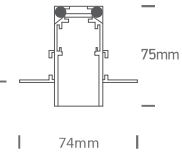

INSTALLATION MANUAL

42001TR

48V | 1m Recessed track | ON/OFF / DALI | Aluminium
 Max 10m/driver | Max 400W/circuit

42x1000mm

100mm

Warnings:

1. Make sure that the product is installed properly before connecting to electricity.
2. Do not cover the fitting.
3. Maintenance and installation should only be carried out by a professional electrician.

INSTALLATION MANUAL

42001TR

48V | 1m Recessed track | ON/OFF / DALI | Aluminium
Max 10m/driver | Max 400W/circuit

Warnings:

1. Make sure that the product is installed properly before connecting to electricity.
2. Do not cover the fitting.
3. Maintenance and installation should only be carried out by a professional electrician.