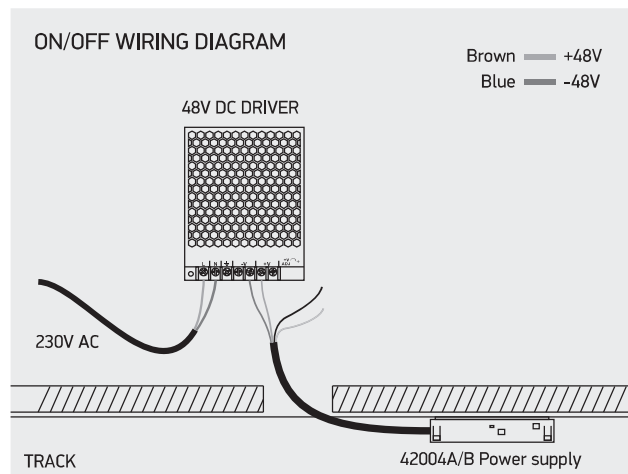

INSTALLATION MANUAL

42001TR

48V | 1m Recessed track | ON/OFF / DALI | Aluminium
 Max 10m/driver | Max 400W/circuit

42x1000mm

100mm

Warnings:

1. Make sure that the product is installed properly before connecting to electricity.
2. Do not cover the fitting.
3. Maintenance and installation should only be carried out by a professional electrician.

INSTALLATION MANUAL

42001TR

48V | 1m Recessed track | ON/OFF / DALI | Aluminium
Max 10m/driver | Max 400W/circuit

Warnings:

1. Make sure that the product is installed properly before connecting to electricity.
2. Do not cover the fitting.
3. Maintenance and installation should only be carried out by a professional electrician.