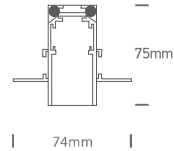

INSTALLATION MANUAL

42001TR

48V | 1m Recessed track | ON/OFF / DALI | Aluminium
 Max 10m/driver | Max 400W/circuit

42x1000mm

100mm

Warnings:

1. Make sure that the product is installed properly before connecting to electricity.
2. Do not cover the fitting.
3. Maintenance and installation should only be carried out by a professional electrician.

INSTALLATION MANUAL

42001TR

48V | 1m Recessed track | ON/OFF / DALI | Aluminium
Max 10m/driver | Max 400W/circuit

Warnings:

1. Make sure that the product is installed properly before connecting to electricity.
2. Do not cover the fitting.
3. Maintenance and installation should only be carried out by a professional electrician.