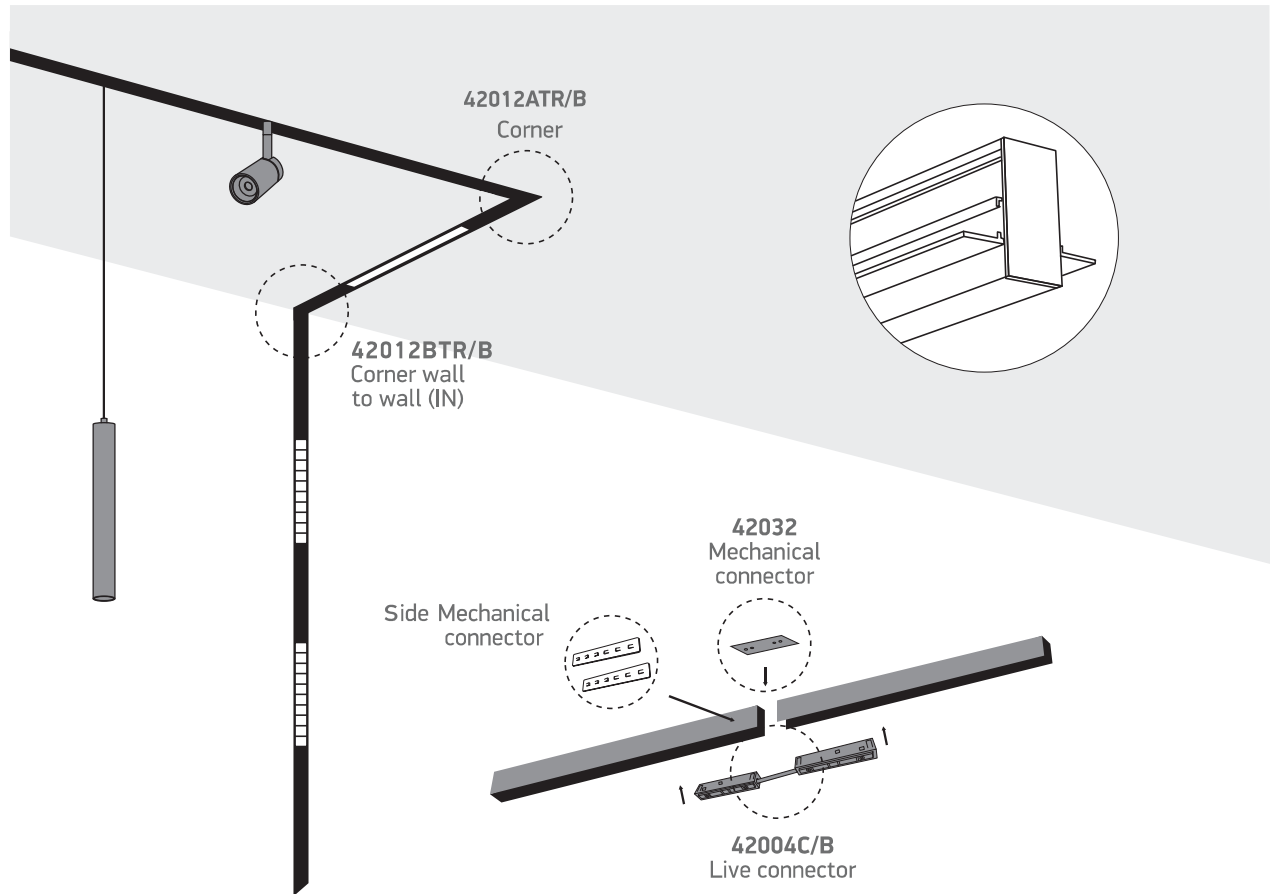

INSTALLATION MANUAL

42001TR

48V | 1m Recessed track | ON/OFF / DALI | Aluminium
 Max 10m/driver | Max 400W/circuit

42x1000mm

100mm

Warnings:

1. Make sure that the product is installed properly before connecting to electricity.
2. Do not cover the fitting.
3. Maintenance and installation should only be carried out by a professional electrician.

INSTALLATION MANUAL

42001TR

48V | 1m Recessed track | ON/OFF / DALI | Aluminium
Max 10m/driver | Max 400W/circuit

Warnings:

1. Make sure that the product is installed properly before connecting to electricity.
2. Do not cover the fitting.
3. Maintenance and installation should only be carried out by a professional electrician.