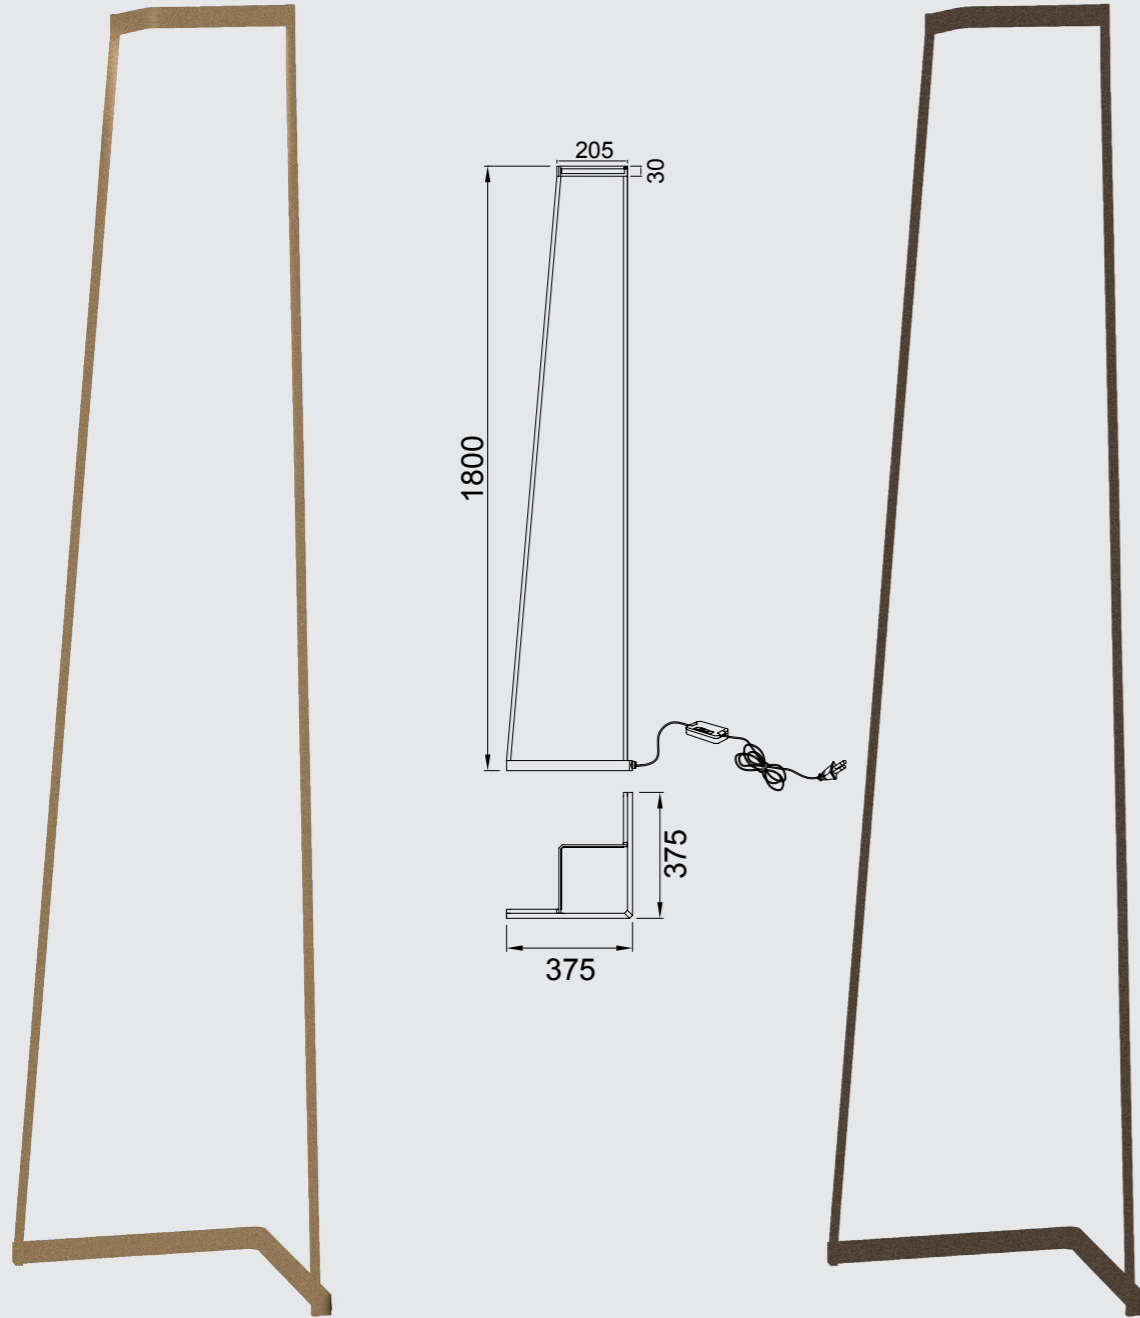

MINIMAL

**7282 Blanco-White**  
LED 20W 3000K 1500lm

**7283 Negro-Black**  
LED 20W 3000K 1500lm

Metal-Metal 220-240V~ 50/60Hz CRI> 80 Registered N° 007663331-0025

# MINIMAL

**7286 Oro-Gold**  
LED 20W 3000K 1500lm

**7288 Savia-Savia**  
LED 20W 3000K 1500lm

Metal-Metal 220-240V~ 50/60Hz CRI> 80 Registered N° 007663331-0025

# MINIMAL

7280 Blanco-White  
LED 5W 3000K 375lm

7281 Negro-Black  
LED 5W 3000K 375lm

Metal-Metal 220-240V~ 50/60Hz CRI > 80 Registered Nº 007663331-0026