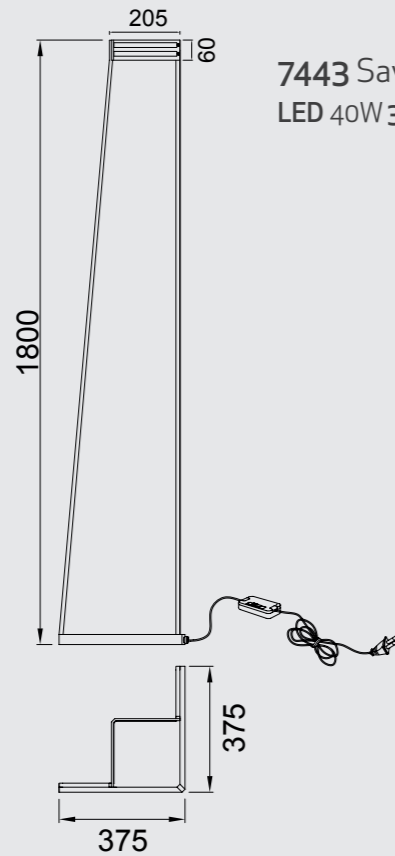

MINIMAL

7440 Blanco-White
LED 40W 3000K 3000lm

7441 Negro-Black
LED 40W 3000K 3000lm

7442 Oro-Gold
LED 40W 3000K 3000lm

7443 Savia-Savia
LED 40W 3000K 3000lm

Savia

Oro

Metal-Metal 220-240V~50/60Hz CRI> 80 Registered N° 007663331-0025