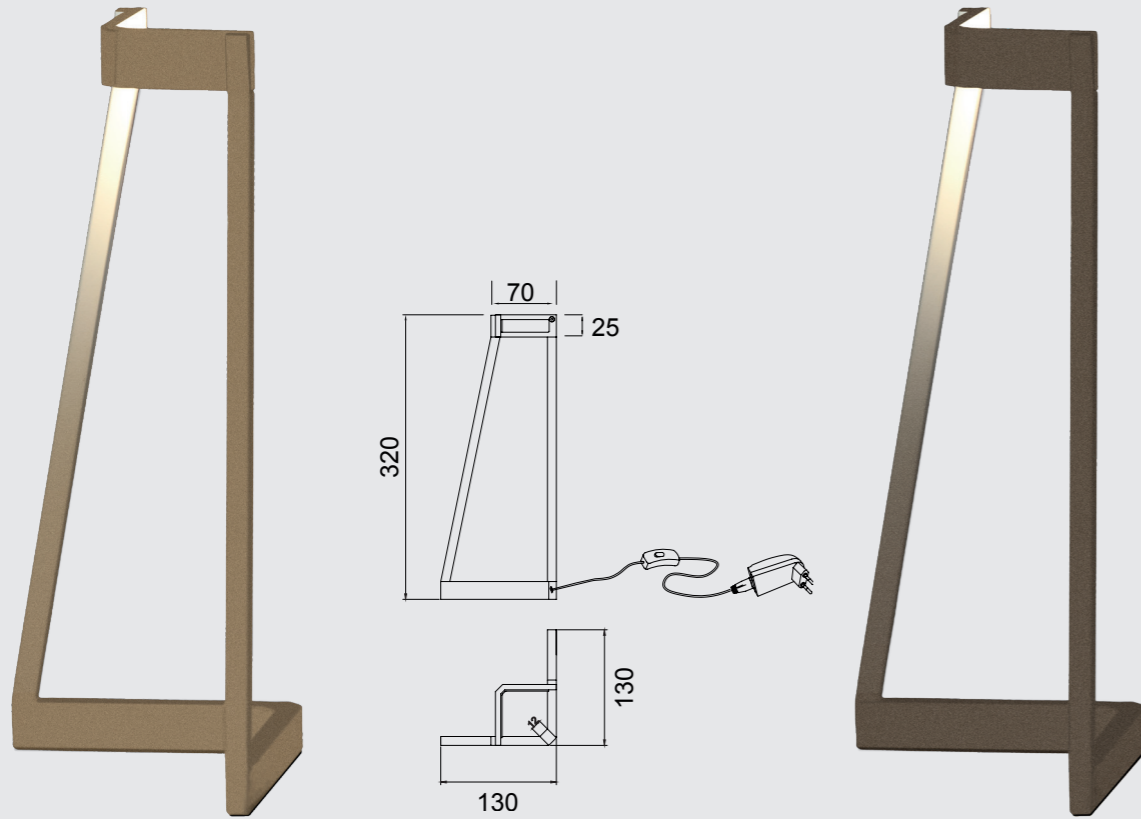

MINIMAL

7285 Oro-Gold
LED 5W 3000K 375lm

7287 Savia-Savia
LED 5W 3000K 375lm