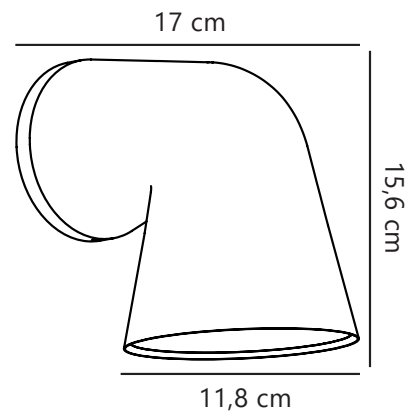

# FRONT SINGLE | WALL LIGHT | BLACK

46801003

nordlux®

Item Number: 46801003

EAN: 5701581399082

TUN: 1958104

Colour: Black

Primary material: Aluminium

Secondary material: Glass

Colour of the glass - Hidden: Sand

IP degree: IP44

Socket type: GU10

Class (Class 1, Class 2, Class 3):

Class 1 (Earth contact)

Parallel connection: Yes

Suitable for Seaside: No

Voltage (V): 230 Volt

Maximum bulb wattage (W): 28

Height (cm) : 15.6

Width (cm): 11.8

Shade Diameter (cm): 11.8

Projection (cm): 17

Pcs Per Master Carton: 3

Sales Box Height (cm): 13.6

Sales Box Width(cm): 18.5

Sales Box Depth (cm): 17

Sales Box Volume m<sup>3</sup> : 0.0043

Product net weight (kg): 0.548

**Designed for both outdoor and bathroom use • Built-in parallel connection**

Front Single has a sharp, simple and well-crafted form that complements both modern and classical architecture. Front is the result of the interesting possibilities that arise when lighting is cast in aluminium and the desire of designer Sebastian Holmbäck to create beautiful, discreet and well-balanced outdoor lighting.