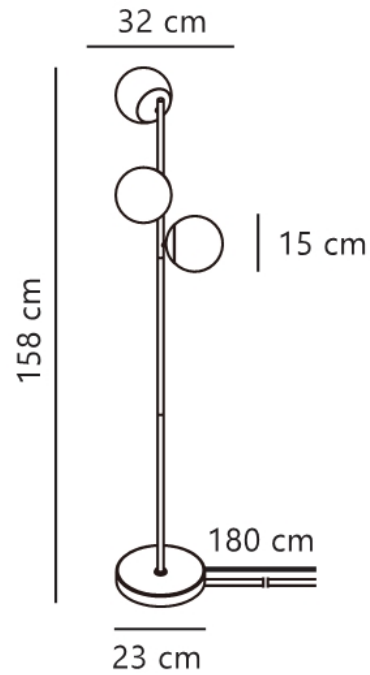

LILLY | FLOOR LAMP | BLACK

48613003

nordlux®

Voltage (V): 220-240 Volt
IP degree: IP20
Maximum bulb wattage (W): 25
Class (Class 1, Class 2, Class 3):
Class 2 (Double isolated)
Socket type: E14
Dimmerable - Hidden: Yes with
compatible bulb
Switch placement: On the cable
Parallel connection: False

Colour: Black
Height (cm) : 158
Shade Diameter (cm): 15
Length (cm): 32
EAN: 5701581459182
TUN: 2042332
Item Number: 48613003

Pcs Per Master Carton: 2
Sales Box Height (cm): 61
Sales Box Width(cm): 29
Sales Box Depth (cm): 23
Sales Box Volume m³ : 0.0407
Product net weight (kg): 4.12

Primary material: Metal
Secondary material: Glass
Colour of the glass - Hidden: Opal
white
Colour of the cable: Black
Length of the cable (cm): 180
Surface material of the cable:
Plastic
Is the cable replaceable: False