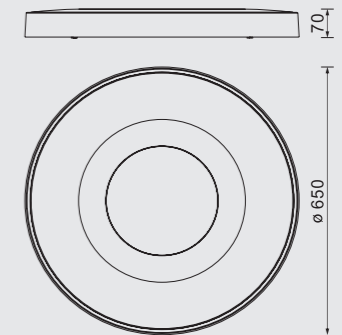

COIN

7561 Negro-Black
LED 100W 2700K-5000K 6000lm

7560 Blanco-White
LED 100W 2700K-5000K 6000lm

7564 Negro-Black
LED 80W 2700K-5000K 3900lm

7567 Negro-Black
LED 56W 2700K-5000K 2500lm

7566 Blanco-White
LED 56W 2700K-5000K 2500lm