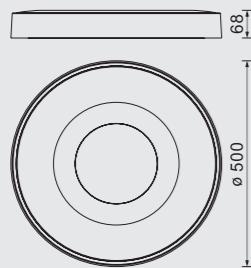

COIN

7561 Negro-Black
LED 100W 2700K-5000K 6000lm

7560 Blanco-White
LED 100W 2700K-5000K 6000lm

7564 Negro-Black
LED 80W 2700K-5000K 3900lm

7567 Negro-Black
LED 56W 2700K-5000K 2500lm

7566 Blanco-White
LED 56W 2700K-5000K 2500lm