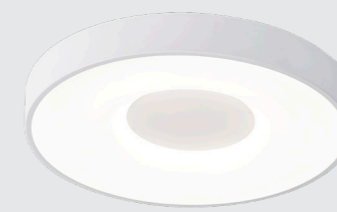

COIN

7561 Negro-Black
LED 100W 2700K-5000K 6000lm

7560 Blanco-White
LED 100W 2700K-5000K 6000lm

7564 Negro-Black
LED 80W 2700K-5000K 3900lm

7567 Negro-Black
LED 56W 2700K-5000K 2500lm

7566 Blanco-White
LED 56W 2700K-5000K 2500lm

7563 Blanco-White
LED 80W 2700K-5000K 3900lm

R00129

R00129

Metal/Acrílico/ABS-Metal/Acrylic/ABS 220-240V~ 50/60Hz CRI> 80

Metal/Acrílico/ABS-Metal/Acrylic/ABS 220-240V~ 50/60Hz CRI> 80

COIN

7562 Madera-Wood
LED 100W 2700K-5000K 6000lm