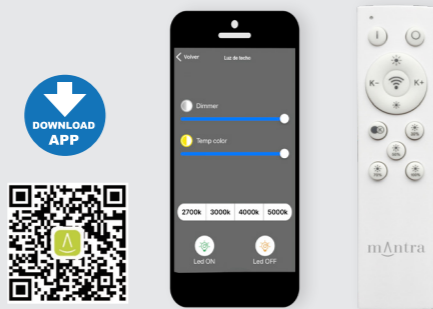

7568 Madera-Wood
LED 56W 2700K-5000K 2500lm