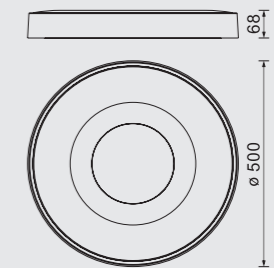

7563 Blanco-White
LED 80W 2700K-5000K 3900lm

R00129