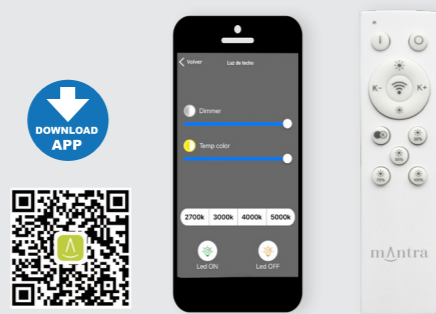

7563 Blanco-White
LED 80W 2700K-5000K 3900lm

R00129