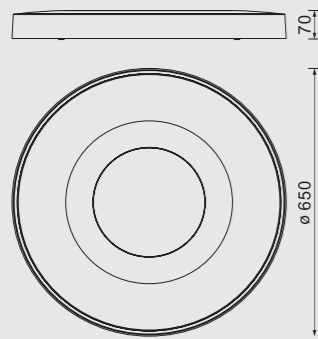

COIN

7561 Negro-Black
LED 100W 2700K-5000K 6000lm

7560 Blanco-White
LED 100W 2700K-5000K 6000lm

7564 Negro-Black
LED 80W 2700K-5000K 3900lm

7567 Negro-Black
LED 56W 2700K-5000K 2500lm

7566 Blanco-White
LED 56W 2700K-5000K 2500lm