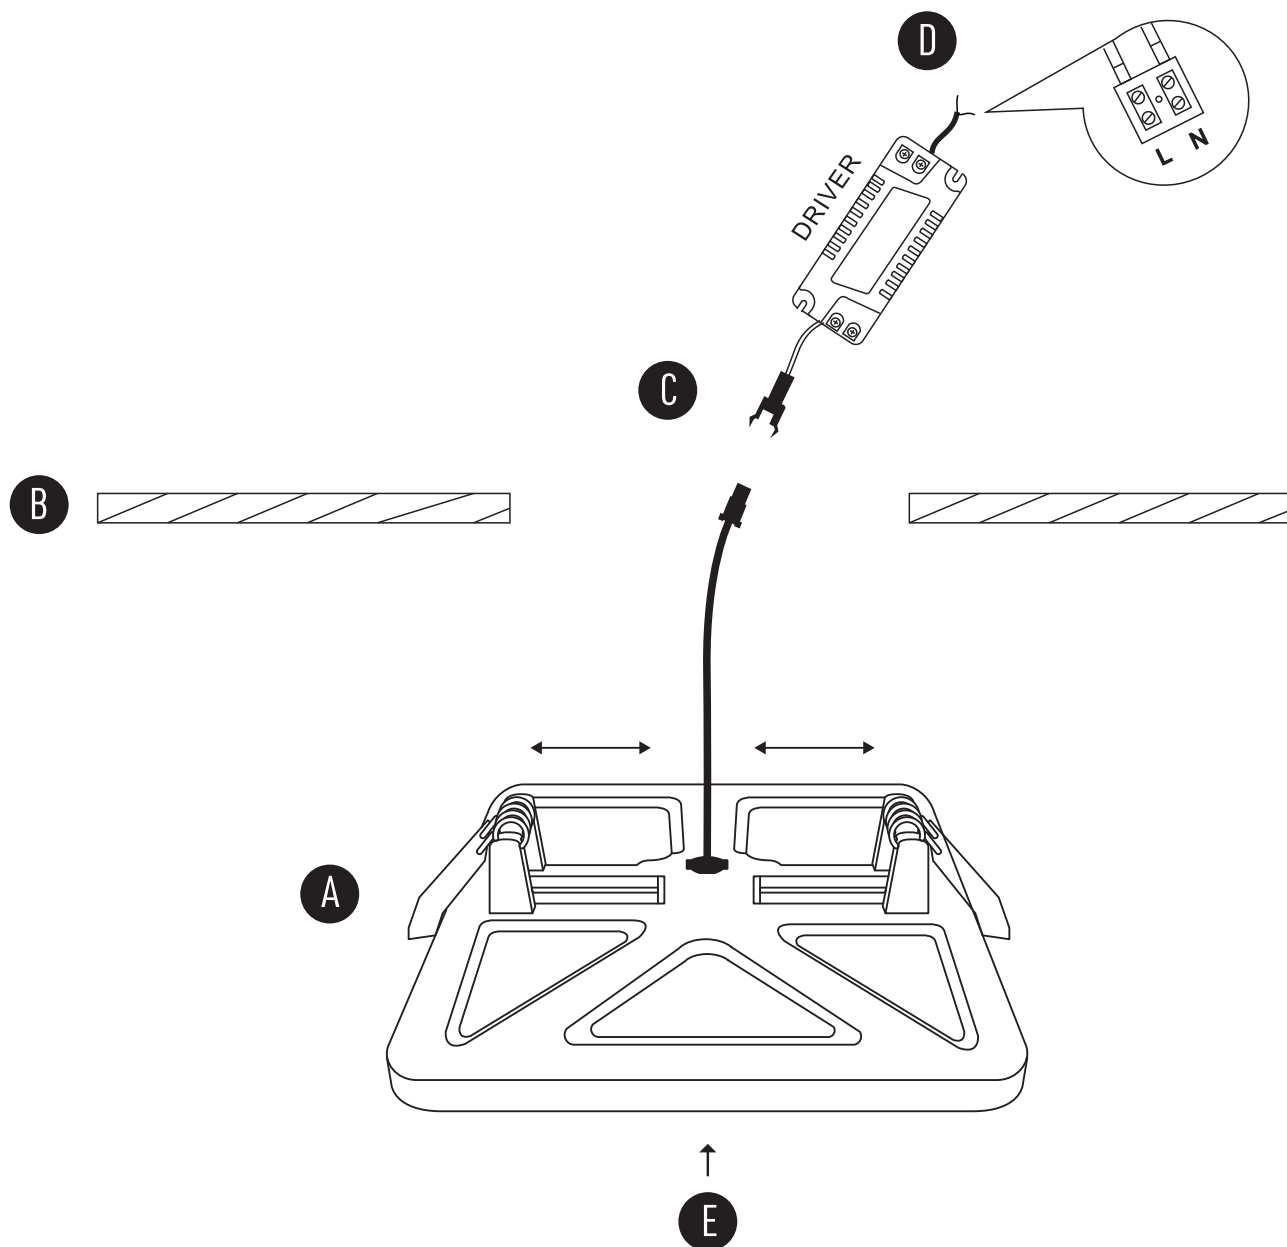

INSTALLATION MANUAL

50110CE

LED
BUILT IN

80
CRI

50-100mm

50mm

120mm

120mm

120mm

10mm

230V | SMD 4014 | 10W | IP20 | Aluminium + PC
Complete with 250mA driver.

one
LIGHT

Warnings:

1. Make sure that the product is installed properly before connecting to electricity.
2. Do not cover the fitting.
3. Maintenance and installation should only be carried out by a professional electrician.