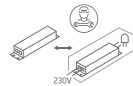

INSTALLATION MANUAL

50110CE

LED
BUILT IN

80
CRI

50-100mm

50mm

120mm

120mm

120mm

10mm

230V | SMD 4014 | 10W | IP20 | Aluminium + PC
Complete with 250mA driver.

one
LIGHT

Warnings:

1. Make sure that the product is installed properly before connecting to electricity.
2. Do not cover the fitting.
3. Maintenance and installation should only be carried out by a professional electrician.