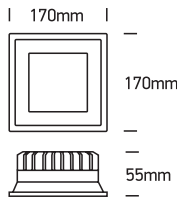

INSTALLATION MANUAL

50122D

ecolight

230V | SMD 2835 | 22W | IP20 | Die cast

Complete with driver.

one
LIGHT

A

CUTOUT HOLE: 160x160mm

B

C

*IP54 is the protection degree of the fitting under the ceiling. The fitting part hidden in the ceiling is IP20

Warnings:

1. Make sure that the product is installed properly before connecting to electricity.
2. Do not cover the fitting.
3. Maintenance and installation should only be carried out by a professional electrician.