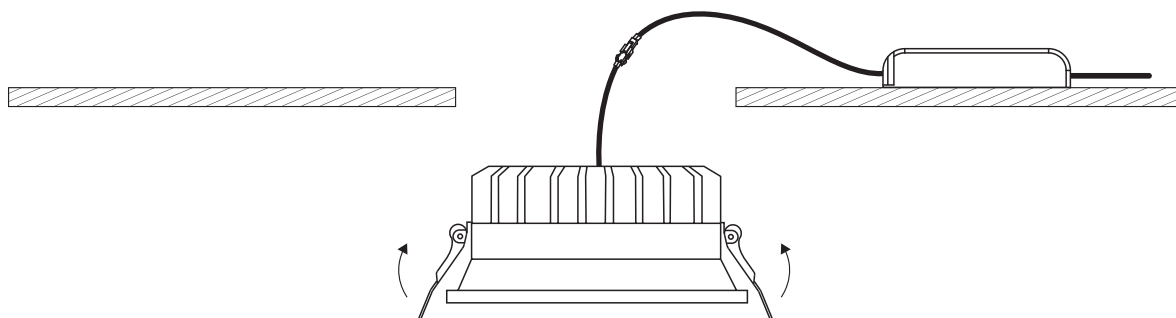

INSTALLATION MANUAL

50122D

ecolight

230V | SMD 2835 | 22W | IP20 | Die cast

Complete with driver.

one
LIGHT

A

CUTOUT HOLE: 160x160mm

B

C

*IP54 is the protection degree of the fitting under the ceiling. The fitting part hidden in the ceiling is IP20

Warnings:

1. Make sure that the product is installed properly before connecting to electricity.
2. Do not cover the fitting.
3. Maintenance and installation should only be carried out by a professional electrician.