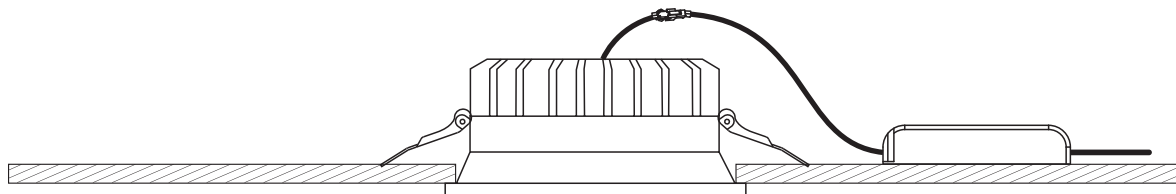

INSTALLATION MANUAL

50122D

ecolight

230V | SMD 2835 | 22W | IP20 | Die cast

Complete with driver.

one
LIGHT

A

CUTOUT HOLE: 160x160mm

B

C

*IP54 is the protection degree of the fitting under the ceiling. The fitting part hidden in the ceiling is IP20

Warnings:

1. Make sure that the product is installed properly before connecting to electricity.
2. Do not cover the fitting.
3. Maintenance and installation should only be carried out by a professional electrician.