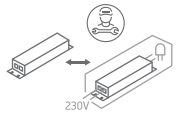

INSTALLATION MANUAL

50130UV

LED
BUILT IN

UGR19

230V | SMD 2835 | 30W | IP44 | Adjustable CCT | Die cast
Complete with 750mA driver.

80
CRI

A

B

N

L

Adjustable CCT
6000K-4000K-3000K

C

D

Warnings:

1. Make sure that the product is installed properly before connecting to electricity.
2. Do not cover the fitting.
3. Maintenance and installation should only be carried out by a professional electrician.