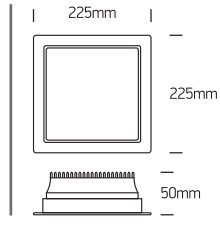

INSTALLATION MANUAL

50130UV

LED
BUILT IN

UGR19

230V | SMD 2835 | 30W | IP44 | Adjustable CCT | Die cast
Complete with 750mA driver.

80
CRI

A

B