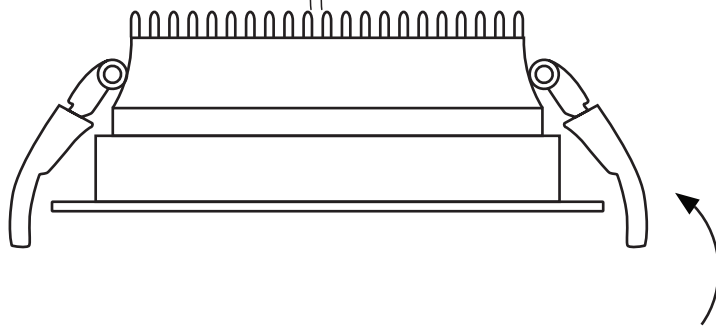

INSTALLATION MANUAL

50130UV

LED
BUILT IN

UGR19

230V | SMD 2835 | 30W | IP44 | Adjustable CCT | Die cast
Complete with 750mA driver.

80
CRI

A

B

N

L

Adjustable CCT
6000K-4000K-3000K

C

D

Warnings:

1. Make sure that the product is installed properly before connecting to electricity.
2. Do not cover the fitting.
3. Maintenance and installation should only be carried out by a professional electrician.