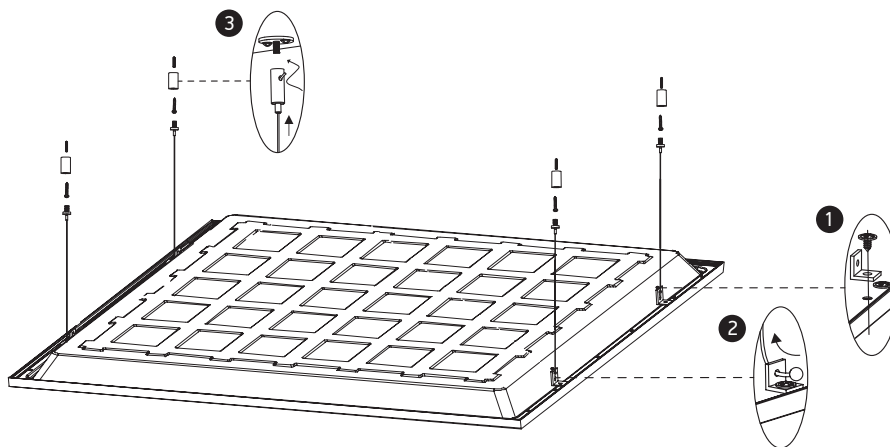

INSTALLATION MANUAL

50140B

ecopanel

80
CRI

230V | SMD 2835 | 40W | IP20 | Aluminium + Steel

Complete with 850mA driver.

one
LIGHT

A Recessed fitting for 600x600mm T-rail false ceilings.

B Mounting fitting using optional mounting clips 050108.

C Ceiling mount suspended applications using optional kit 050017.

Warnings:

1. Make sure that the product is installed properly before connecting to electricity.
2. Do not cover the fitting.
3. Maintenance and installation should only be carried out by a professional electrician.