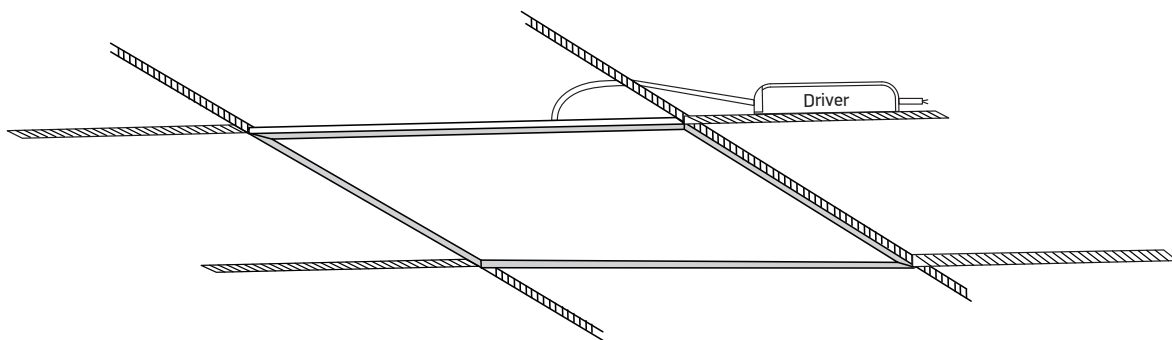

INSTALLATION MANUAL

50140B

ecopanel

80
CRI

230V | SMD 2835 | 40W | IP20 | Aluminium + Steel

Complete with 850mA driver.

one
LIGHT

A Recessed fitting for 600x600mm T-rail false ceilings.

B Mounting fitting using optional mounting clips 050108.

C Ceiling mount suspended applications using optional kit 050017.

Warnings:

1. Make sure that the product is installed properly before connecting to electricity.
2. Do not cover the fitting.
3. Maintenance and installation should only be carried out by a professional electrician.