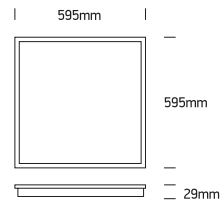

INSTALLATION MANUAL

50140B

ecopanel

80
CRI

230V | SMD 2835 | 40W | IP20 | Aluminium + Steel

Complete with 850mA driver.

one
LIGHT

A Recessed fitting for 600x600mm T-rail false ceilings.