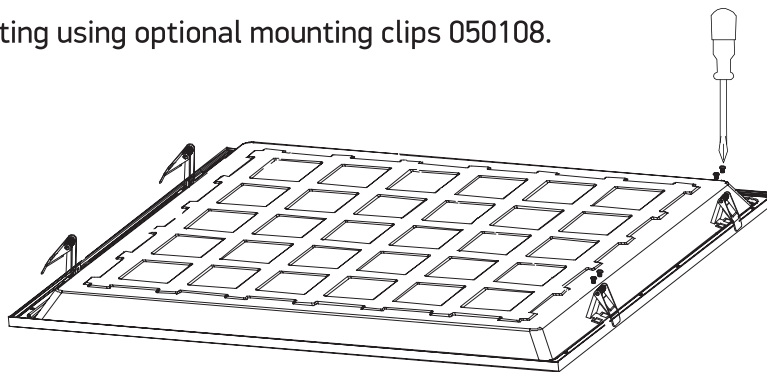

B Mounting fitting using optional mounting clips 050108.