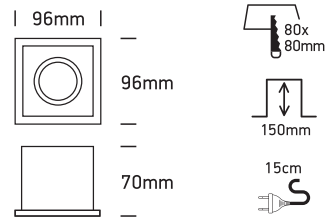

INSTALLATION MANUAL

51105TA

100-240V | MR16 | GU10 | 50W | IP20 | Adjustable | Metal

one
LIGHT

Warnings:

1. Make sure that the product is installed properly before connecting to electricity.
2. Do not cover the fitting.
3. Maintenance and installation should only be carried out by a professional electrician.