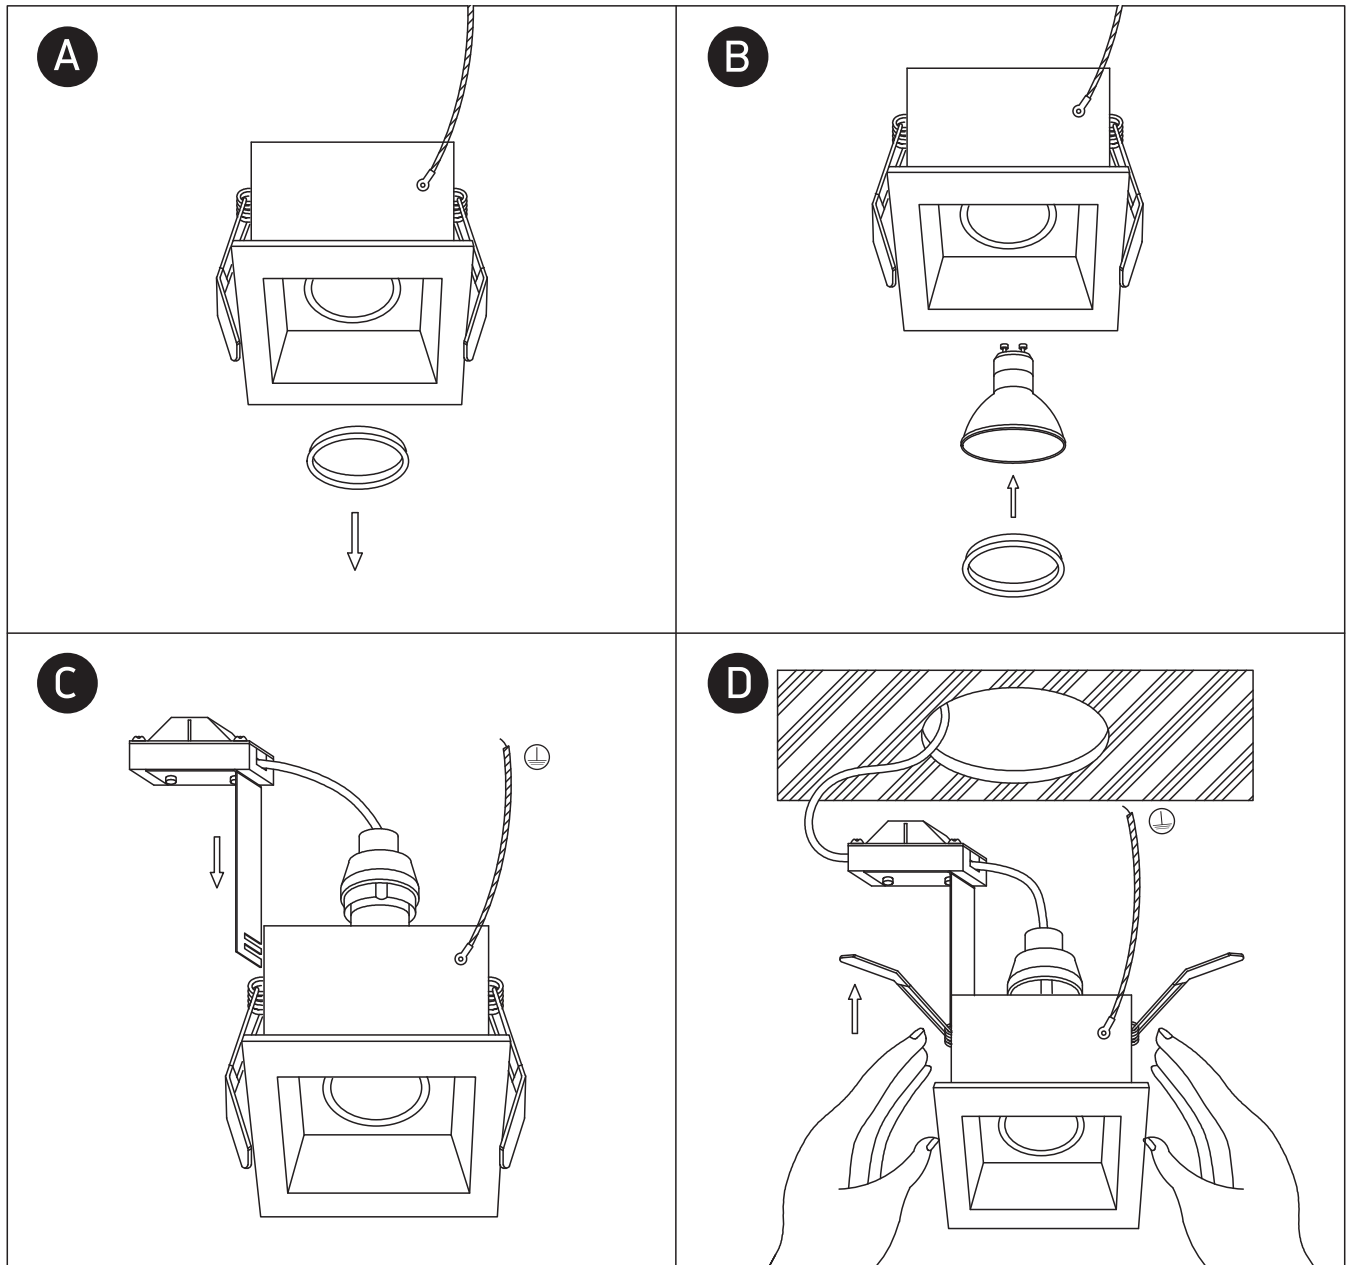

INSTALLATION MANUAL

51105TA

100-240V | MR16 | GU10 | 50W | IP20 | Adjustable | Metal

one
LIGHT

Warnings:

1. Make sure that the product is installed properly before connecting to electricity.
2. Do not cover the fitting.
3. Maintenance and installation should only be carried out by a professional electrician.