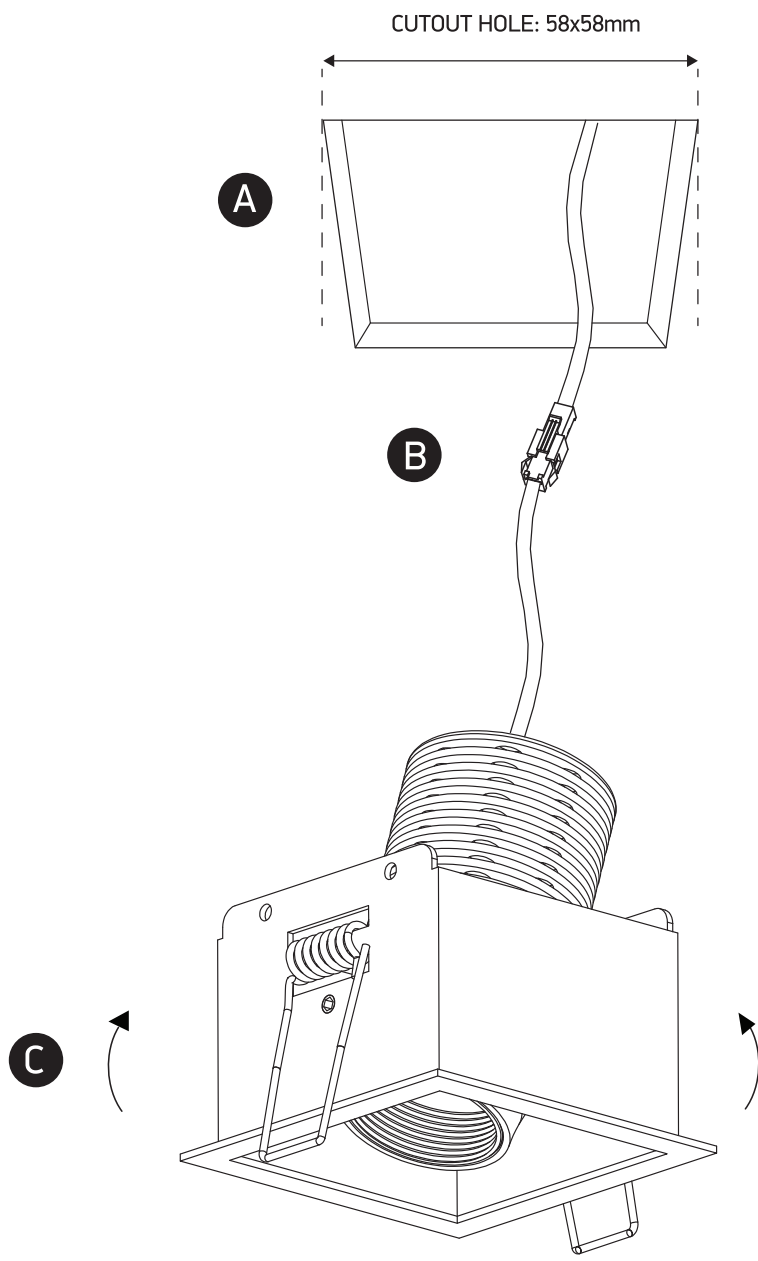

INSTALLATION MANUAL

51106M

ecolight

90
CRI

350mA | COB LED | 6W | IP20 | Die cast | Adjustable
Requires 350mA driver.

Warnings:

1. Make sure that the product is installed properly before connecting to electricity.
2. Do not cover the fitting.
3. Maintenance and installation should only be carried out by a professional electrician.