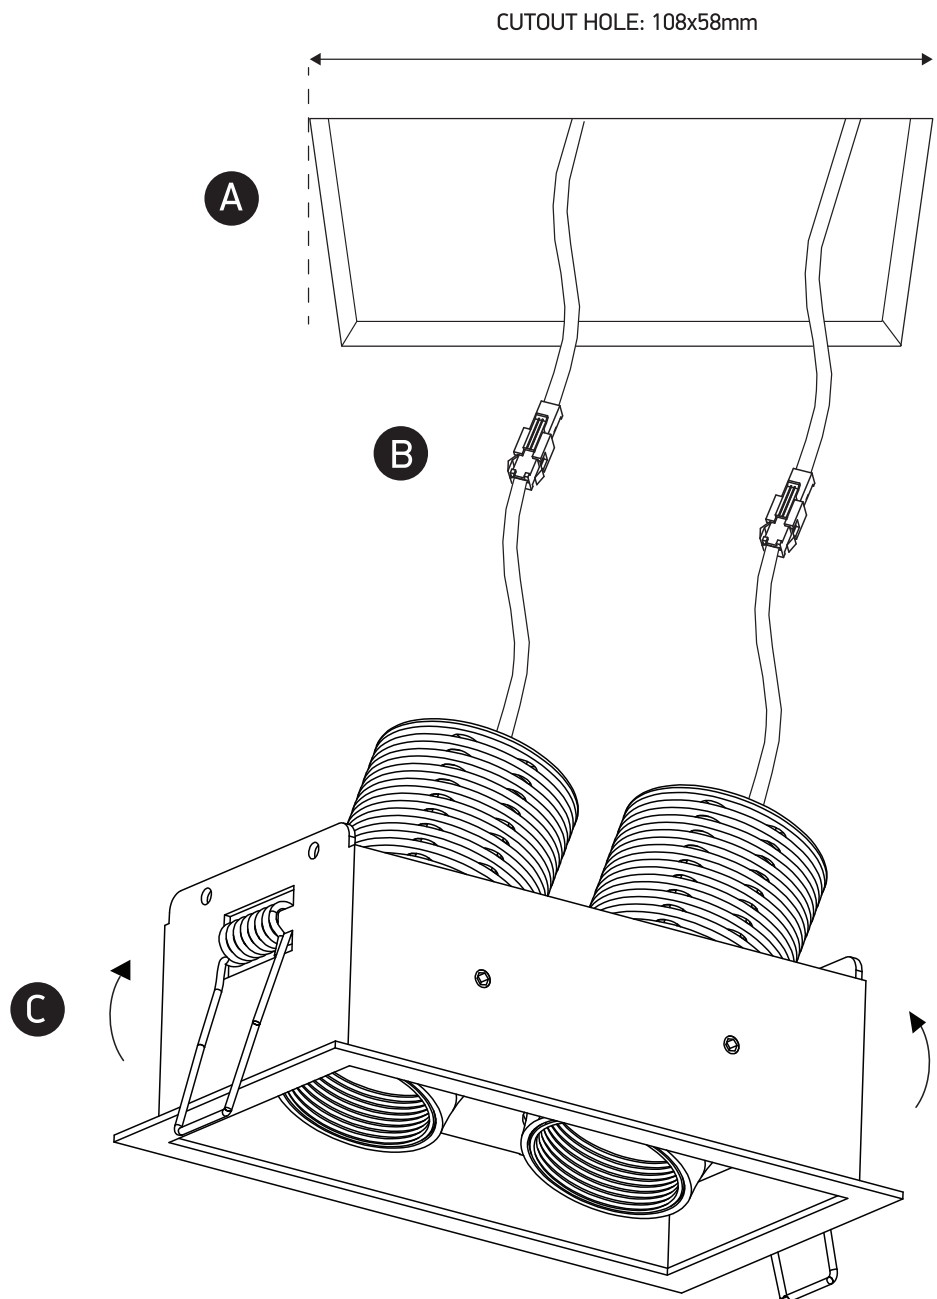

INSTALLATION MANUAL

51206M

ecolight

90
CRI

350mA | COB LED | 2x6W | IP20 | Die cast | Adjustable
Requires 2x350mA drivers.

one
LIGHT

Warnings:

1. Make sure that the product is installed properly before connecting to electricity.
2. Do not cover the fitting.
3. Maintenance and installation should only be carried out by a professional electrician.