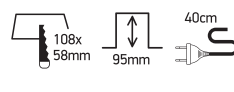

INSTALLATION MANUAL

51206M

ecolight

90
CRI

350mA | COB LED | 2x6W | IP20 | Die cast | Adjustable
Requires 2x350mA drivers.

one
LIGHT

Warnings:

1. Make sure that the product is installed properly before connecting to electricity.
2. Do not cover the fitting.
3. Maintenance and installation should only be carried out by a professional electrician.