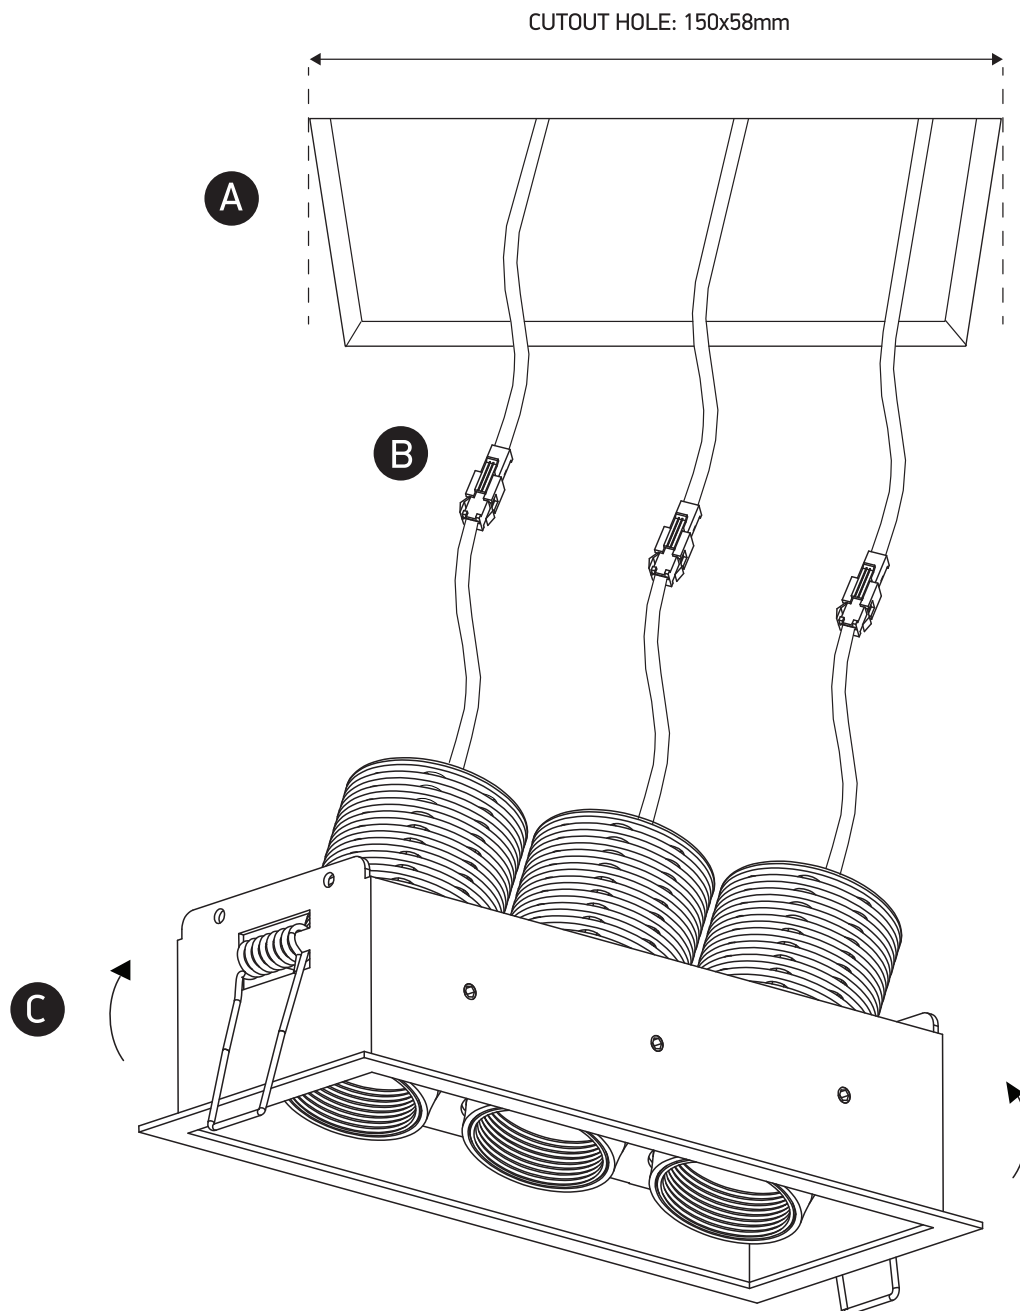

INSTALLATION MANUAL

51306M

ecolight

90
CRI

350mA | COB LED | 3x6W | IP20 | Die cast | Adjustable
Requires 3x350mA drivers.

one
LIGHT

Warnings:

1. Make sure that the product is installed properly before connecting to electricity.
2. Do not cover the fitting.
3. Maintenance and installation should only be carried out by a professional electrician.