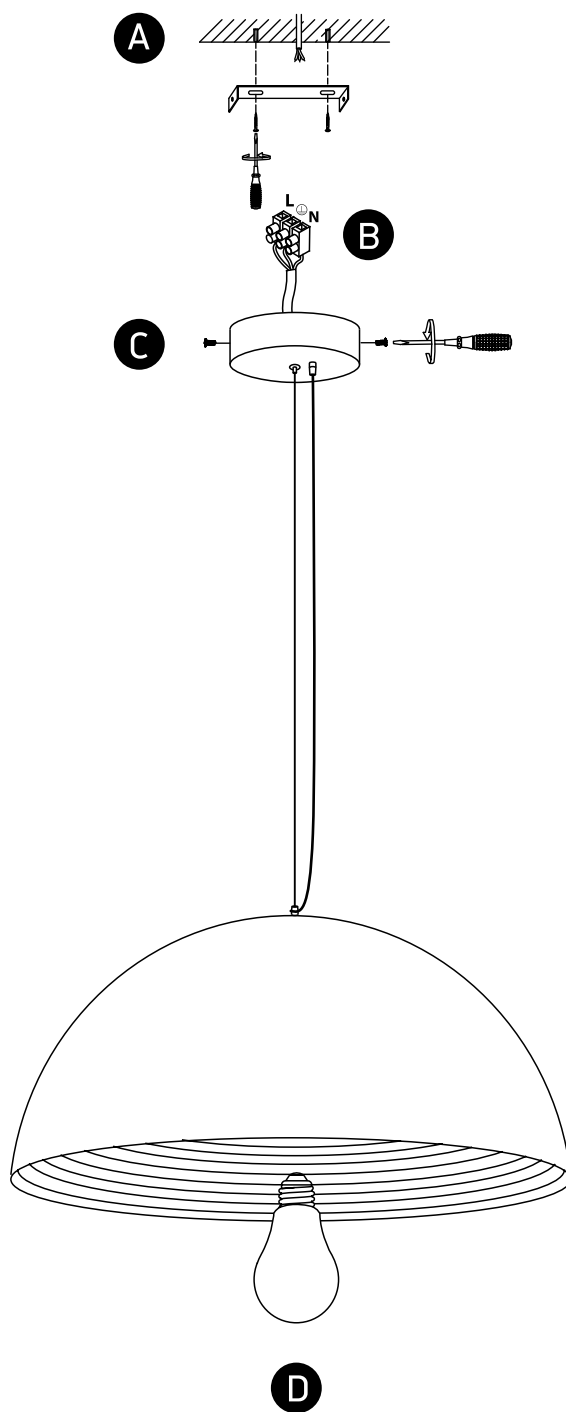

# INSTALLATION MANUAL

63022

100-240V | E27 | 20W | IP20 | Aluminium

one  
LIGHT

## Warnings:

1. Fix the base on the ceiling.
2. Make sure that the product is installed properly before connecting to electricity.
3. Connect the AC power cable as shown in the above diagram.
4. Do not cover the fitting.
5. Maintenance and installation should only be carried out by a professional electrician.