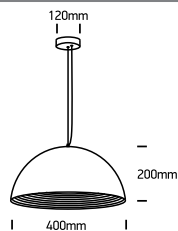

# INSTALLATION MANUAL

63022

100-240V | E27 | 20W | IP20 | Aluminium

one  
LIGHT