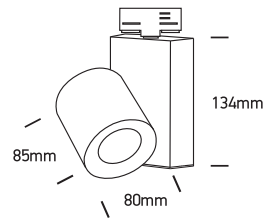

# INSTALLATION MANUAL

65519T

20W | 100-240V | MR16 | GU10 | IP20 | Aluminium | Adjustable