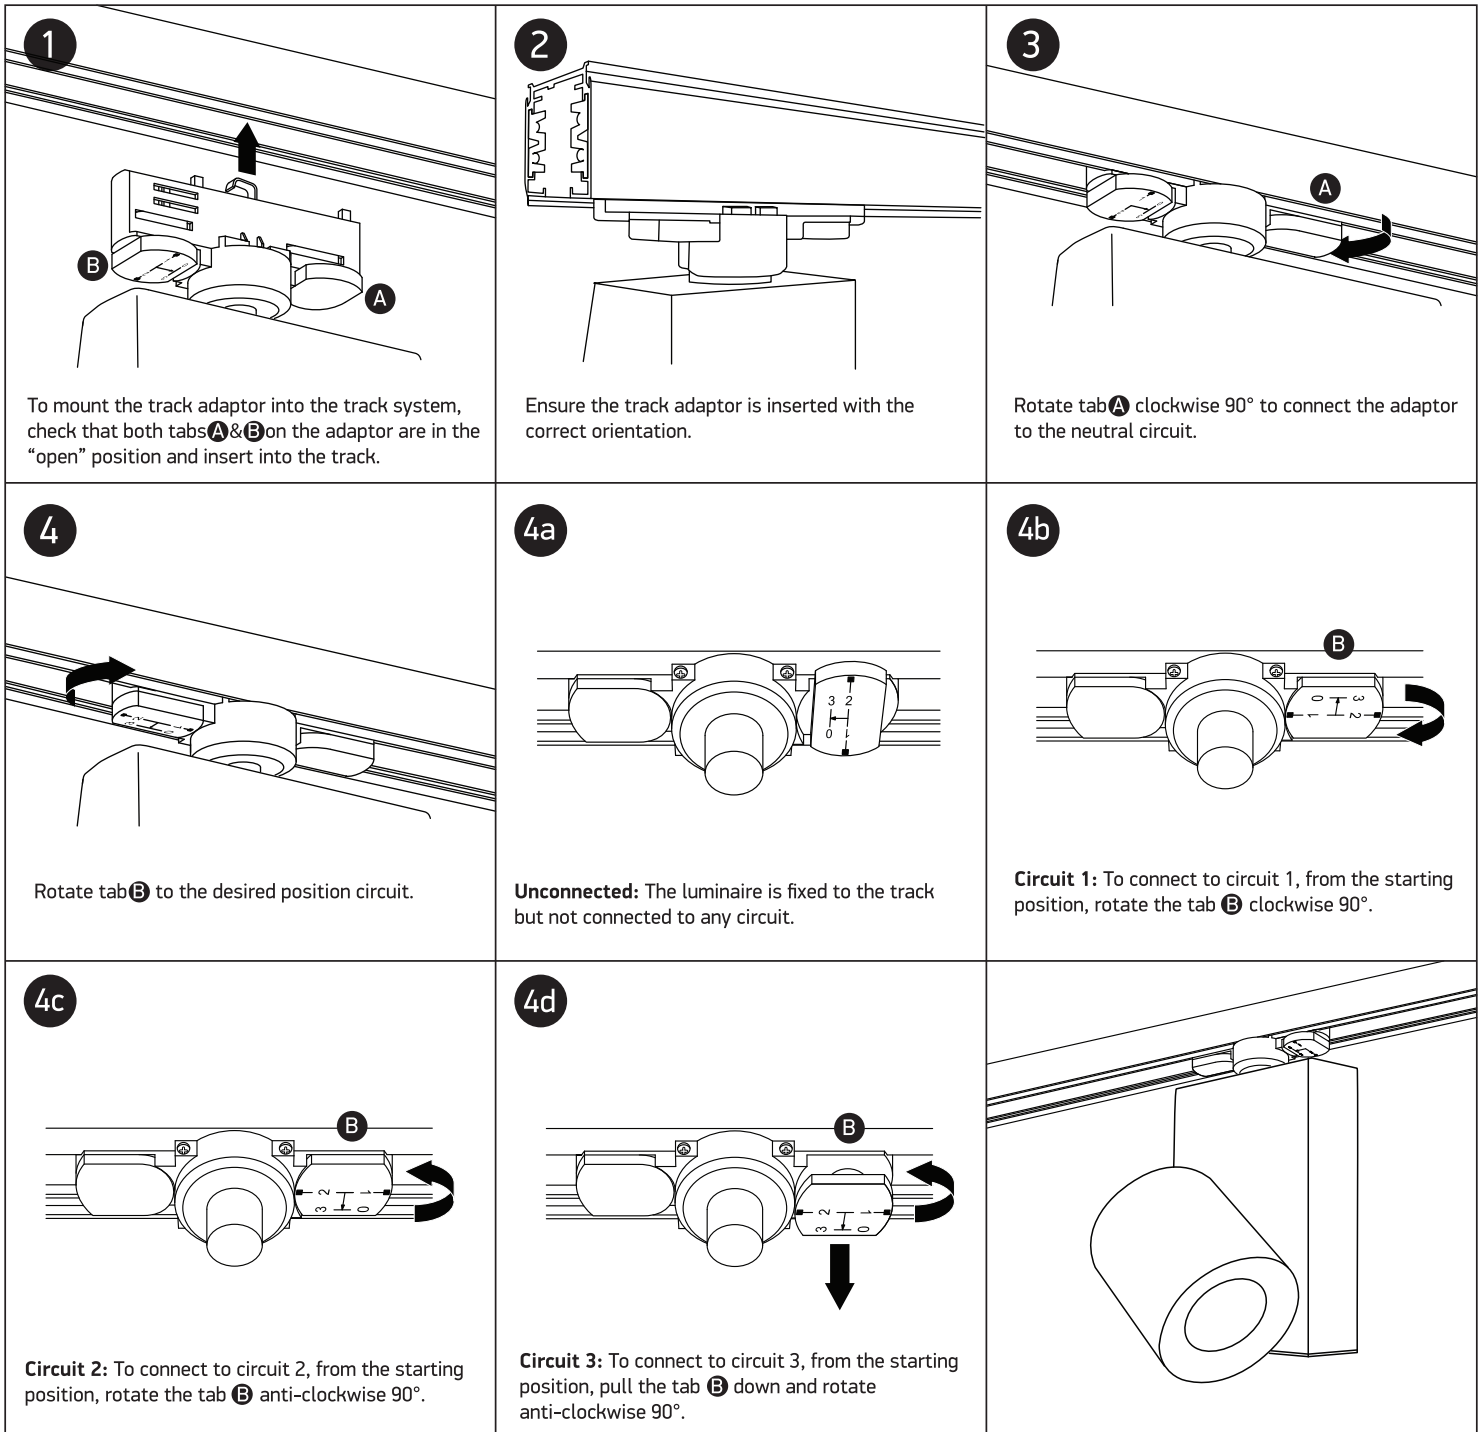

# INSTALLATION MANUAL

65519T

20W | 100-240V | MR16 | GU10 | IP20 | Aluminium | Adjustable