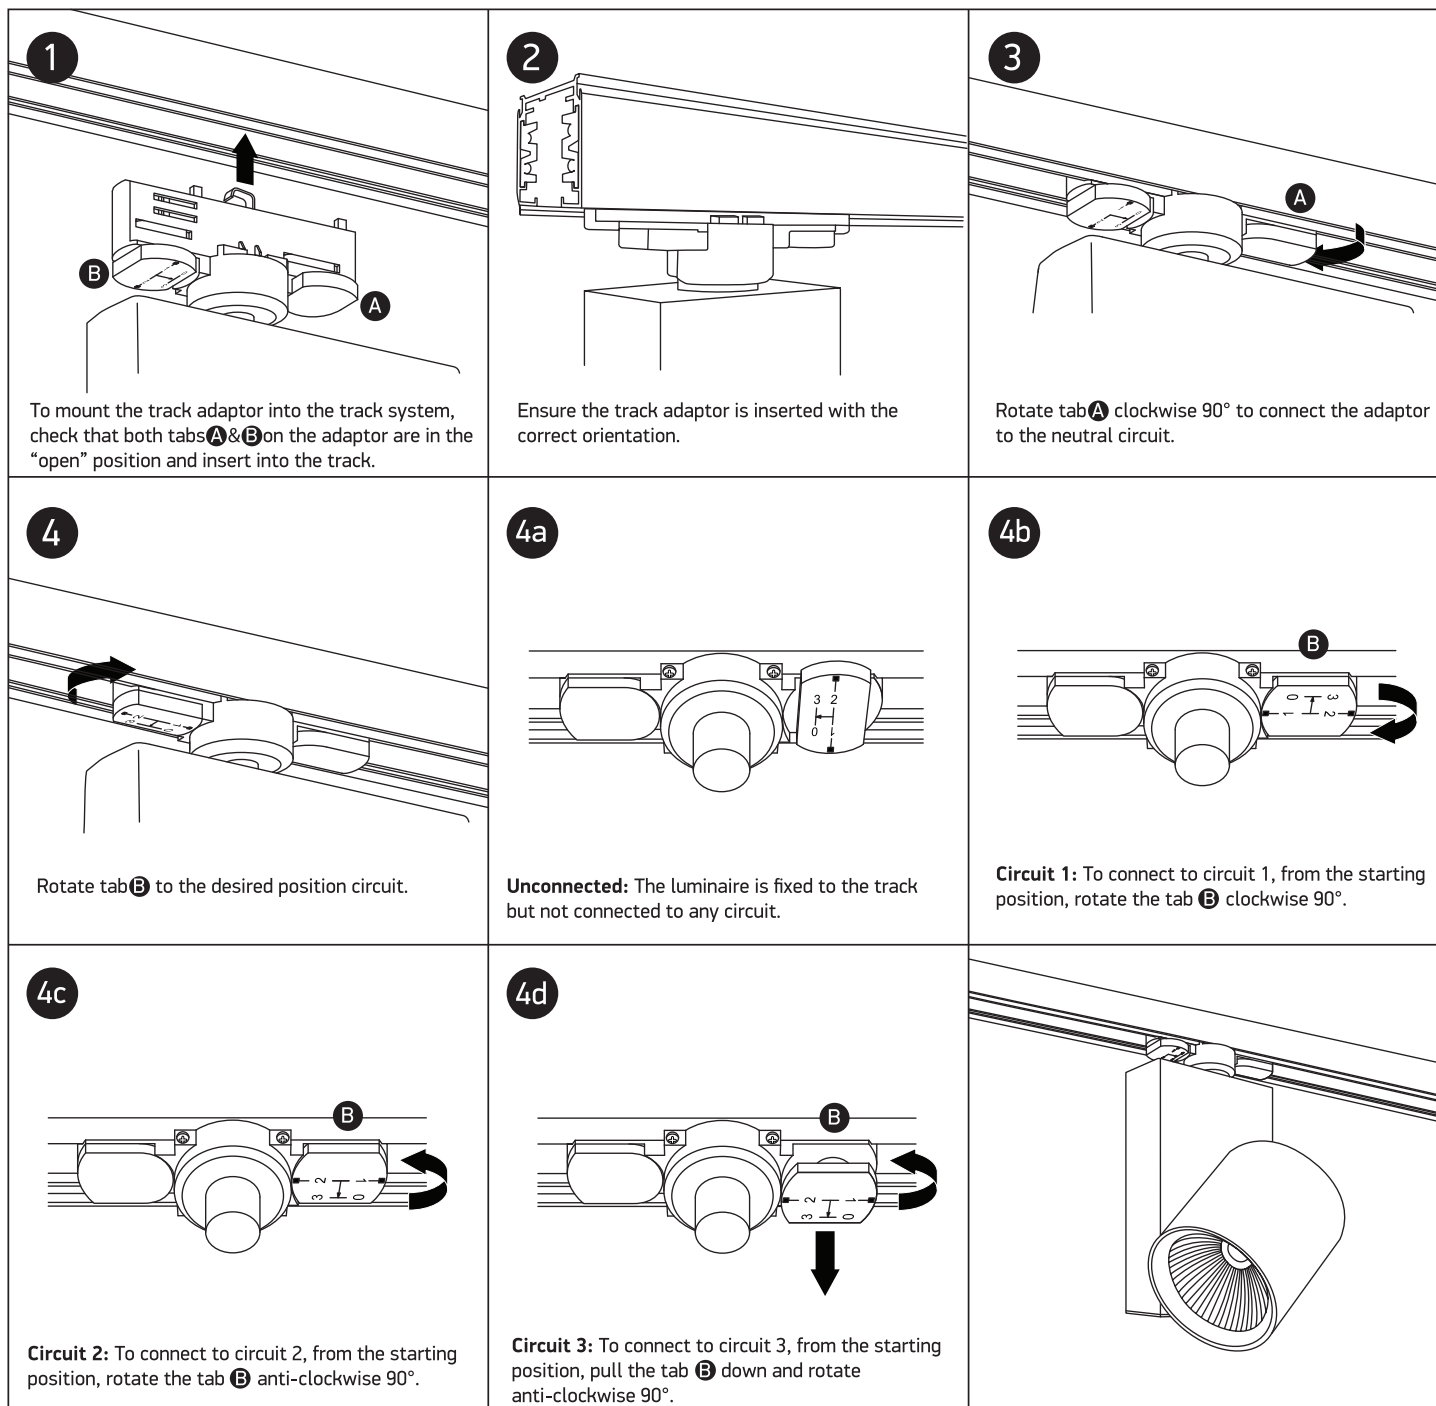

INSTALLATION MANUAL

65612NT

ecotrackspot

30W | 230V | 50/60Hz | IP20 | Aluminium | Adjustable

Complete with driver.

80 CRI

one
LIGHT

Warnings: