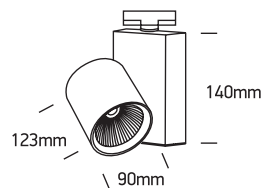

INSTALLATION MANUAL

65612NT

ecotrackspot

30W | 230V | 50/60Hz | IP20 | Aluminium | Adjustable

Complete with driver.

80 CRI

one
LIGHT

Warnings: